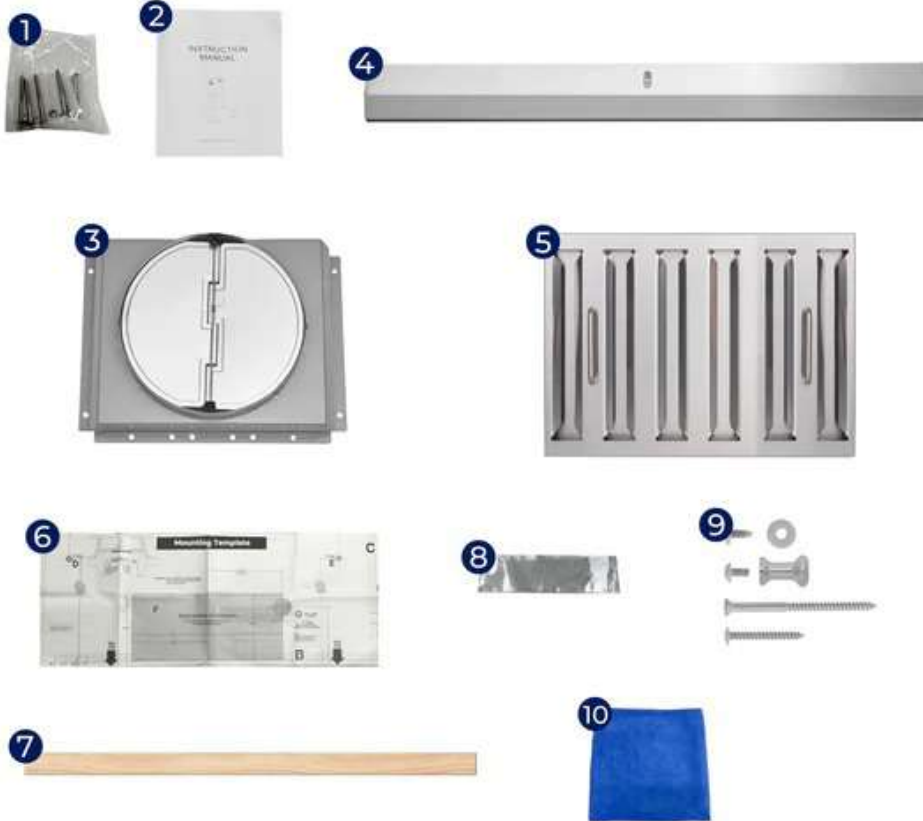

PRO500

What's Included?

- 1 Bag of Screws
- 2 User Manual
- 3 7" Duct Adapter
- 4 Grease Tray
- 5 2 x Dishwasher-Safe PRO-Style Baffle Filters(PRO500-30)
3 x Dishwasher-Safe PRO-Style Baffle Filters(PRO500-36)
- 6 Wood Strip
- 7 2 x Mounting Template
- 8 Aluminum Foil Tape
- 9 Hardware Parts
- 10 Microfiber Cloth

-  x 6
-  x 12
-  x 4
-  x 4
-  x 6
-  x 6