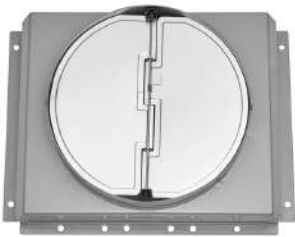

PRO500

What's Included?

- 1 Bag of Screws
- 2 User Manual
- 3 7" Duct Adapter
- 4 Grease Tray
- 5 2 x Dishwasher-Safe PRO-Style Baffle Filters(PRO500-30)
3 x Dishwasher-Safe PRO-Style Baffle Filters(PRO500-36)
- 6 Wood Strip
- 7 2 x Mounting Template
- 8 Aluminum Foil Tape
- 9 Hardware Parts
- 10 Microfiber Cloth