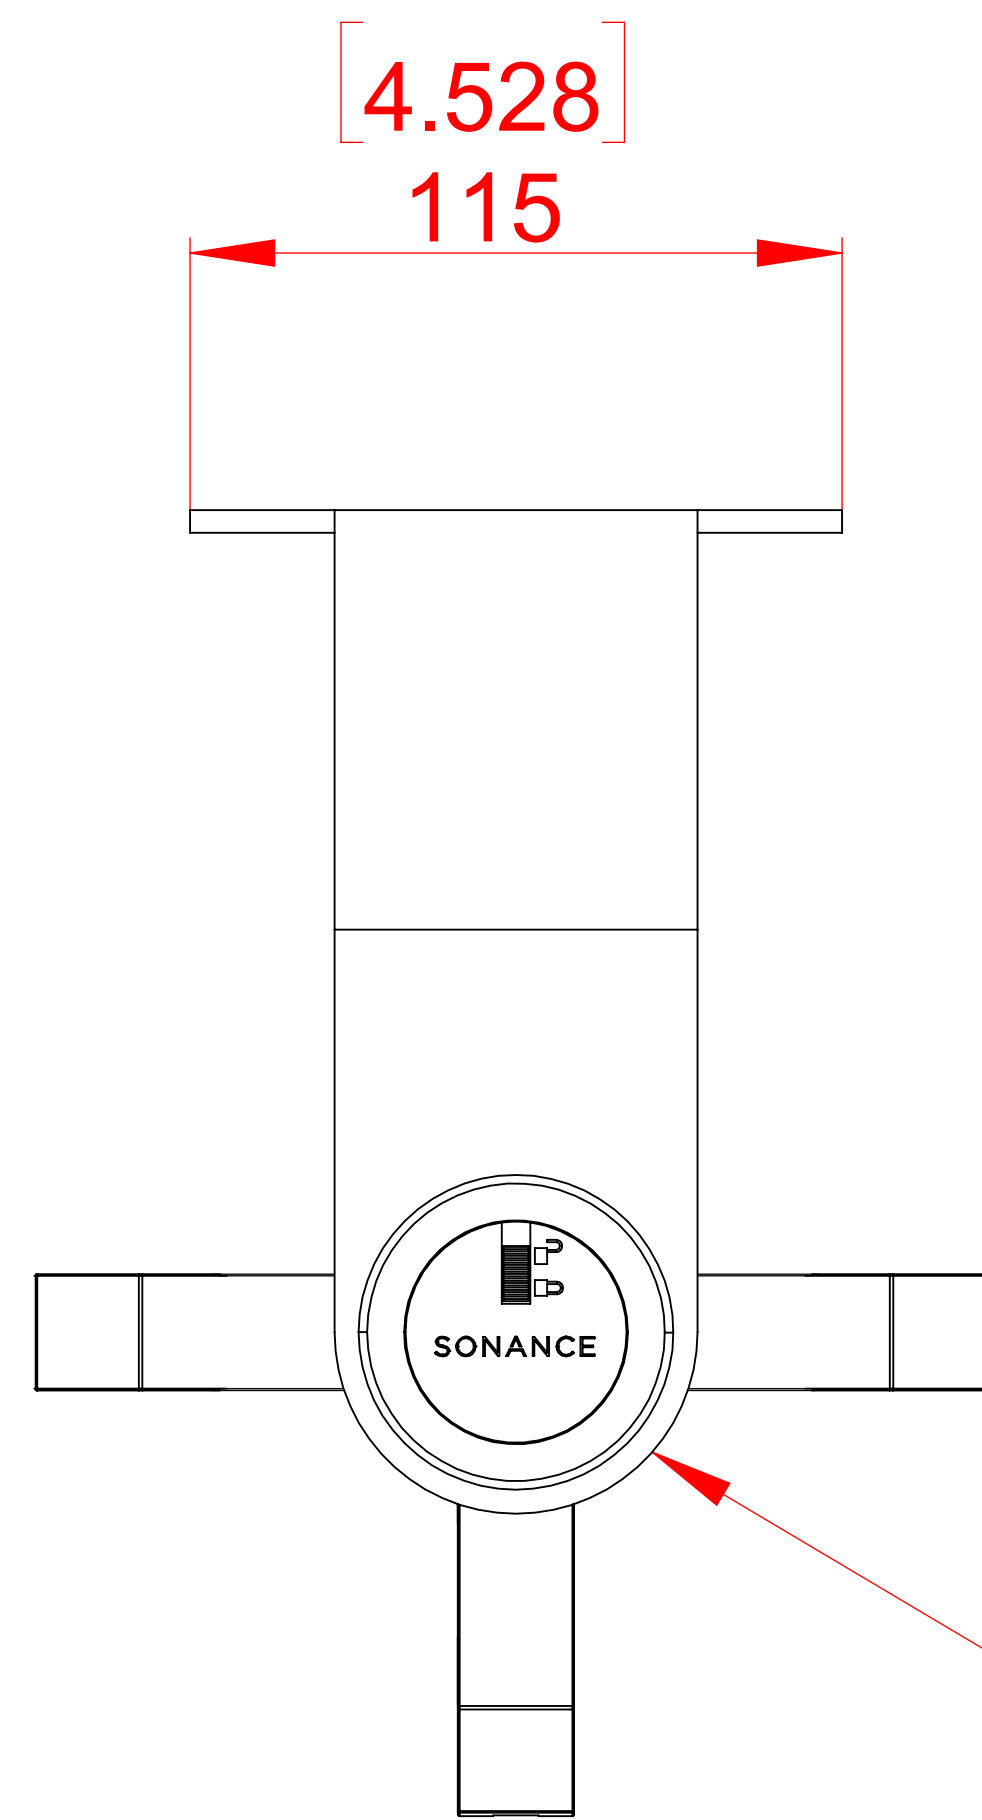

FRONT

LEFT

BACK

TOP

180° ROTATION  
10° INCREMENTS

ISOMETRIC

SONANCE

991 Calle Amanecer, San Clemente, CA.  
92673  
58800 2-7777 949 492-7777  
FAX 949 361-5579  
www.sonance.com

S8 Mounting Bracket

SCALE: 3 : 4

DRAWN BY:

DRWN - PART NUMBER

REV.

SHEET: 01

RELEASED ON: