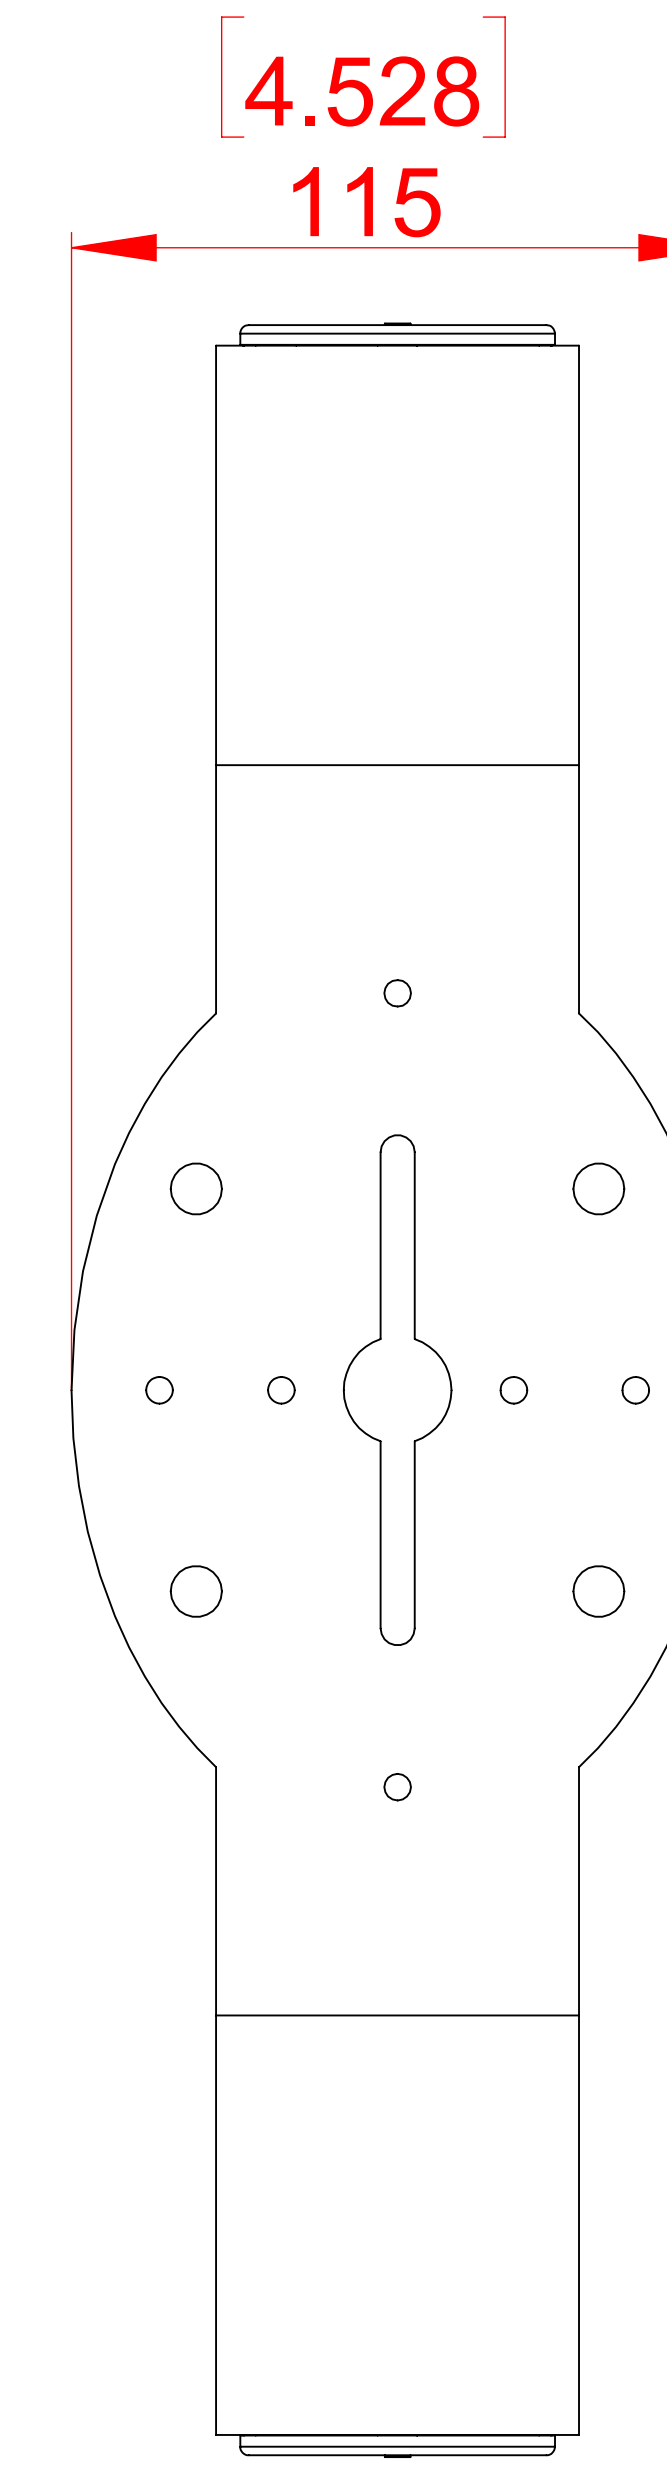

FRONT

LEFT

BACK

TOP

180° ROTATION  
10° INCREMENTS

ISOMETRIC

SONANCE

991 Calle Amanecer, San Clemente, CA.  
92673  
58800 2-7777 949 492-7777  
FAX 949 361-5579  
www.sonance.com

S8 Mounting Bracket

SCALE: 3 : 4

DRAWN BY:

DRWN - PART NUMBER

REV.

SHEET: 01

RELEASED ON: