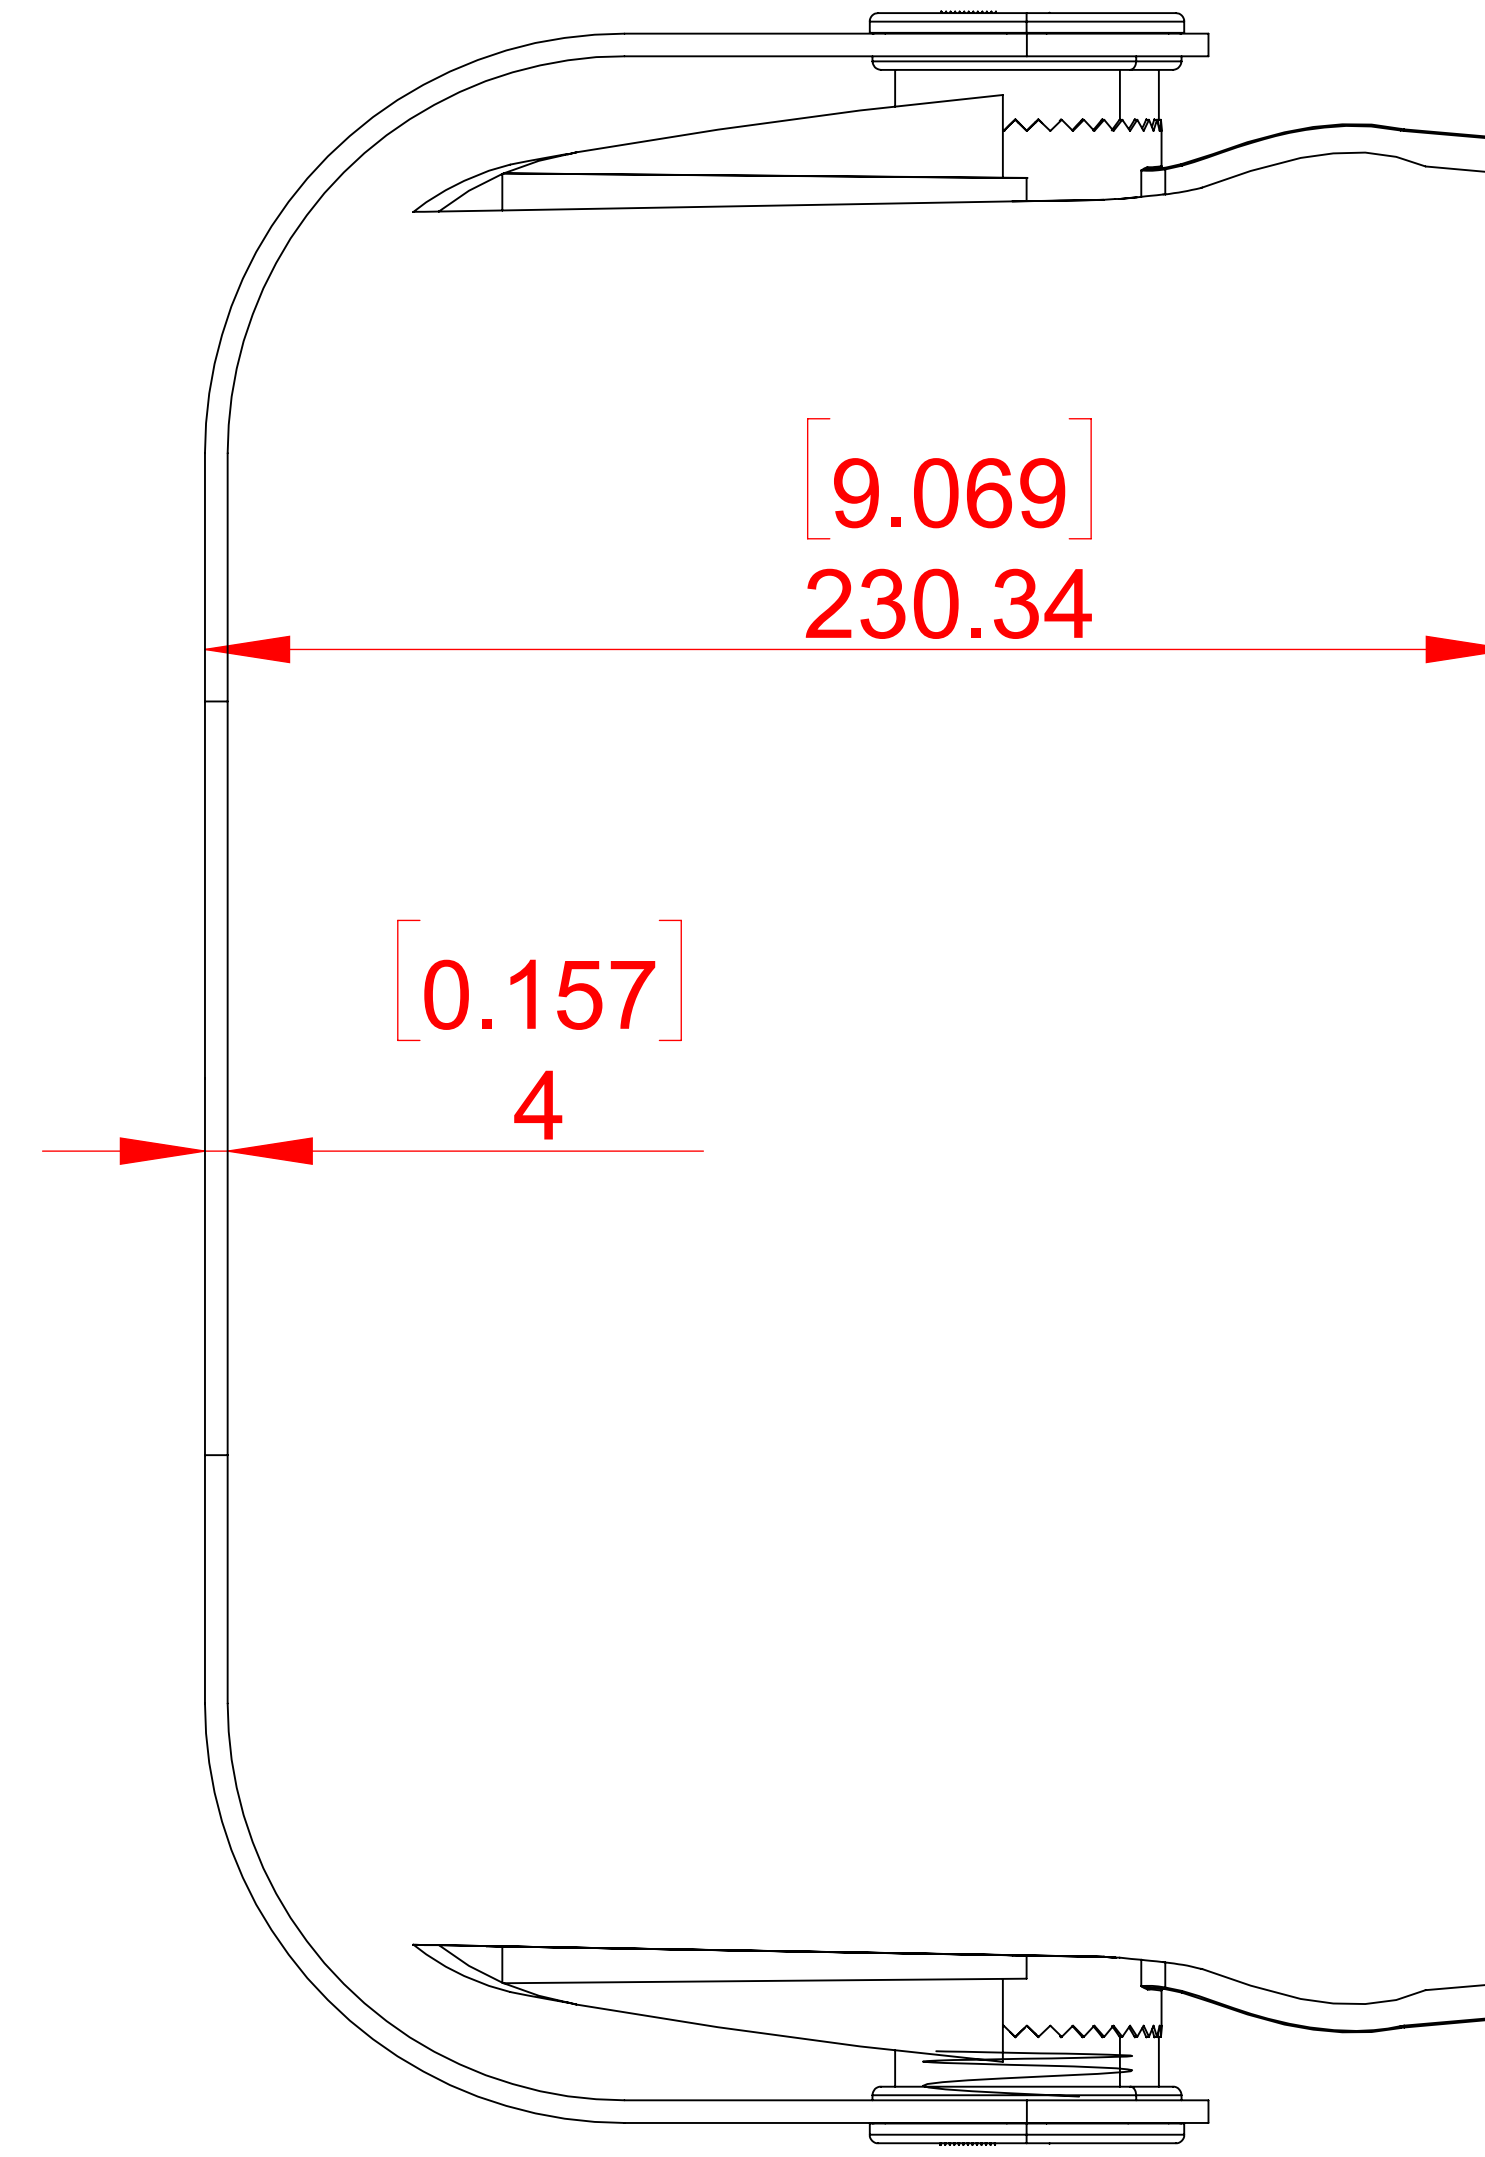

FRONT

LEFT

BACK

TOP

180° ROTATION  
10° INCREMENTS

ISOMETRIC

SONANCE

991 Calle Amanecer, San Clemente, CA.  
92673  
58800 2-7777 949 492-7777  
FAX 949 361-5579  
www.sonance.com

S8 Mounting Bracket

SCALE: 3 : 4

DRAWN BY:

DRWN - PART NUMBER

REV.

SHEET: 01

RELEASED ON: