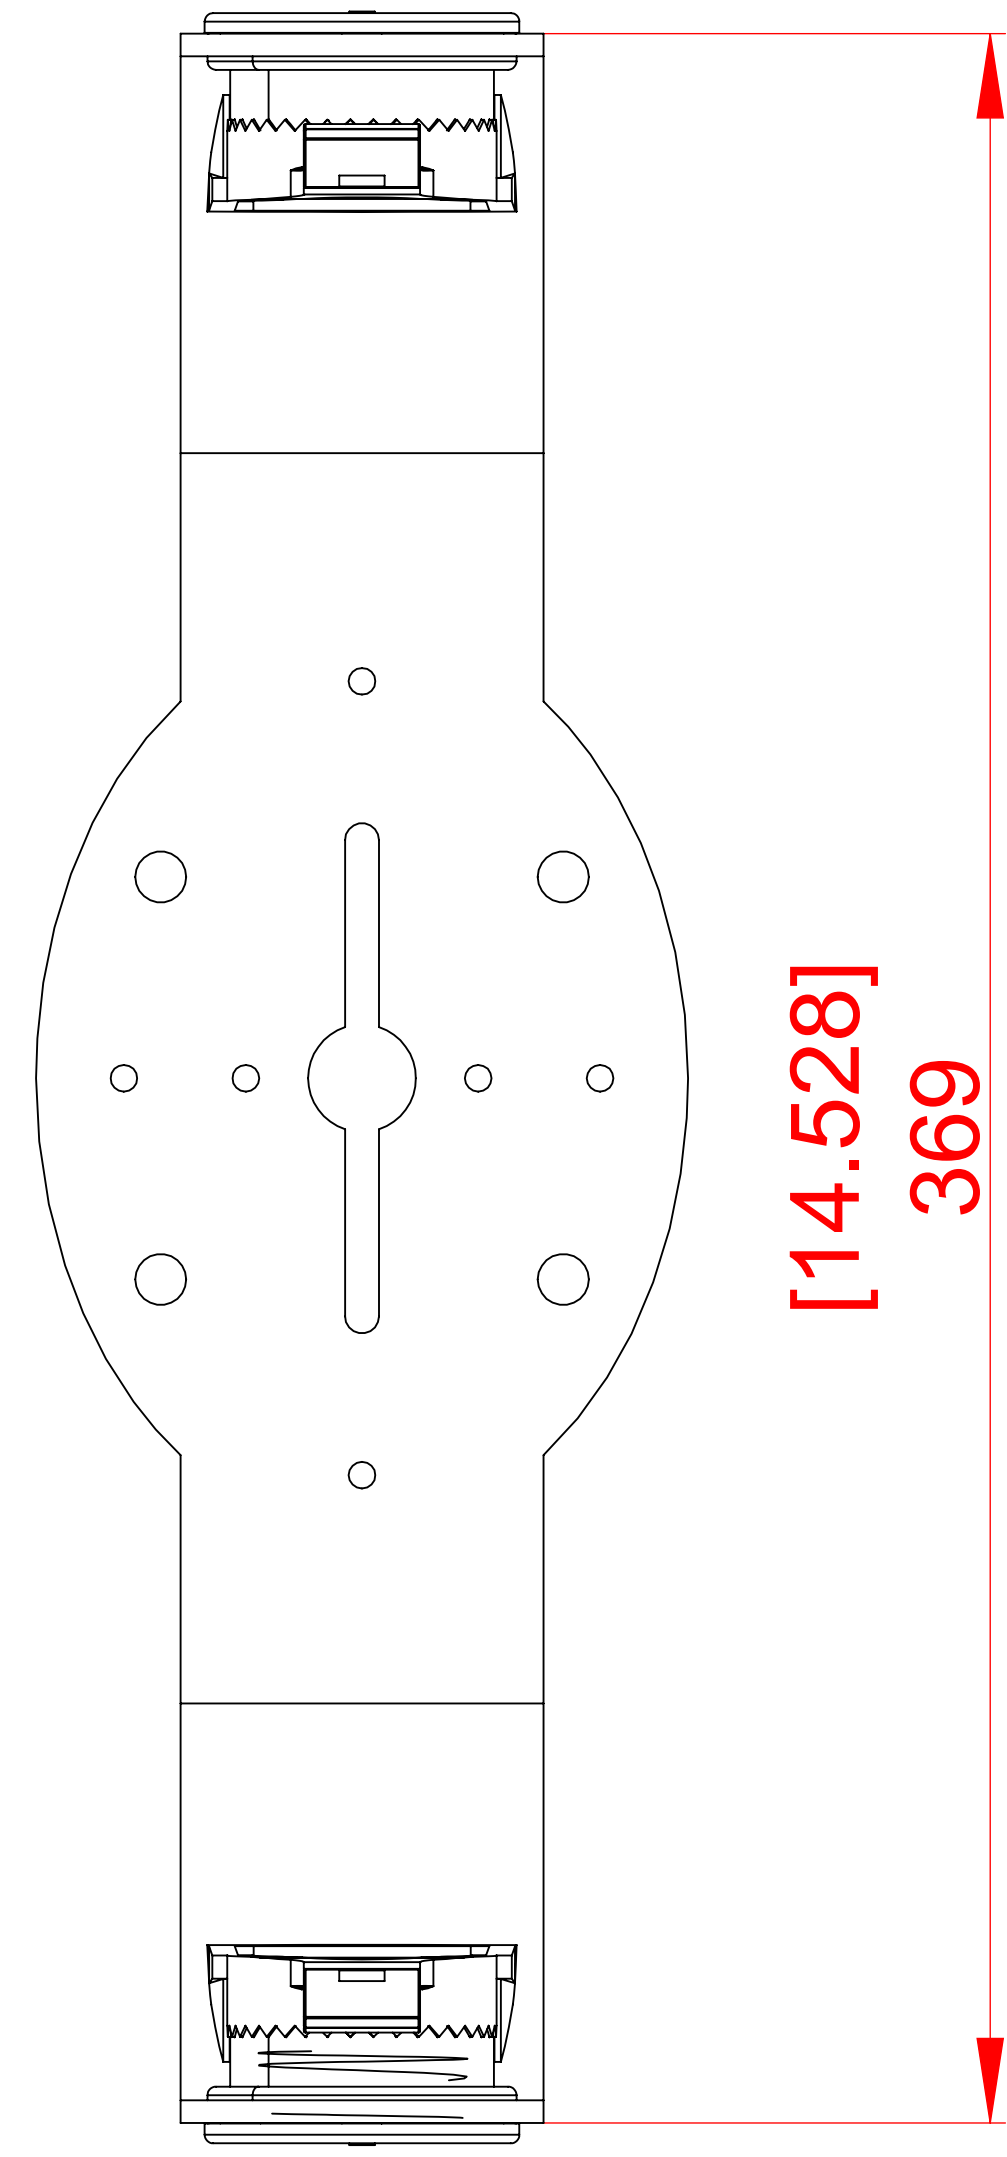

FRONT

LEFT

BACK

TOP

180° ROTATION  
10° INCREMENTS

ISOMETRIC

SONANCE

991 Calle Amanecer, San Clemente, CA.  
92673  
58800 2-7777 949 492-7777  
FAX 949 361-5579  
www.sonance.com

S8 Mounting Bracket

SCALE: 3 : 4

DRAWN BY:

DRWN - PART NUMBER

REV.

SHEET: 01

RELEASED ON: