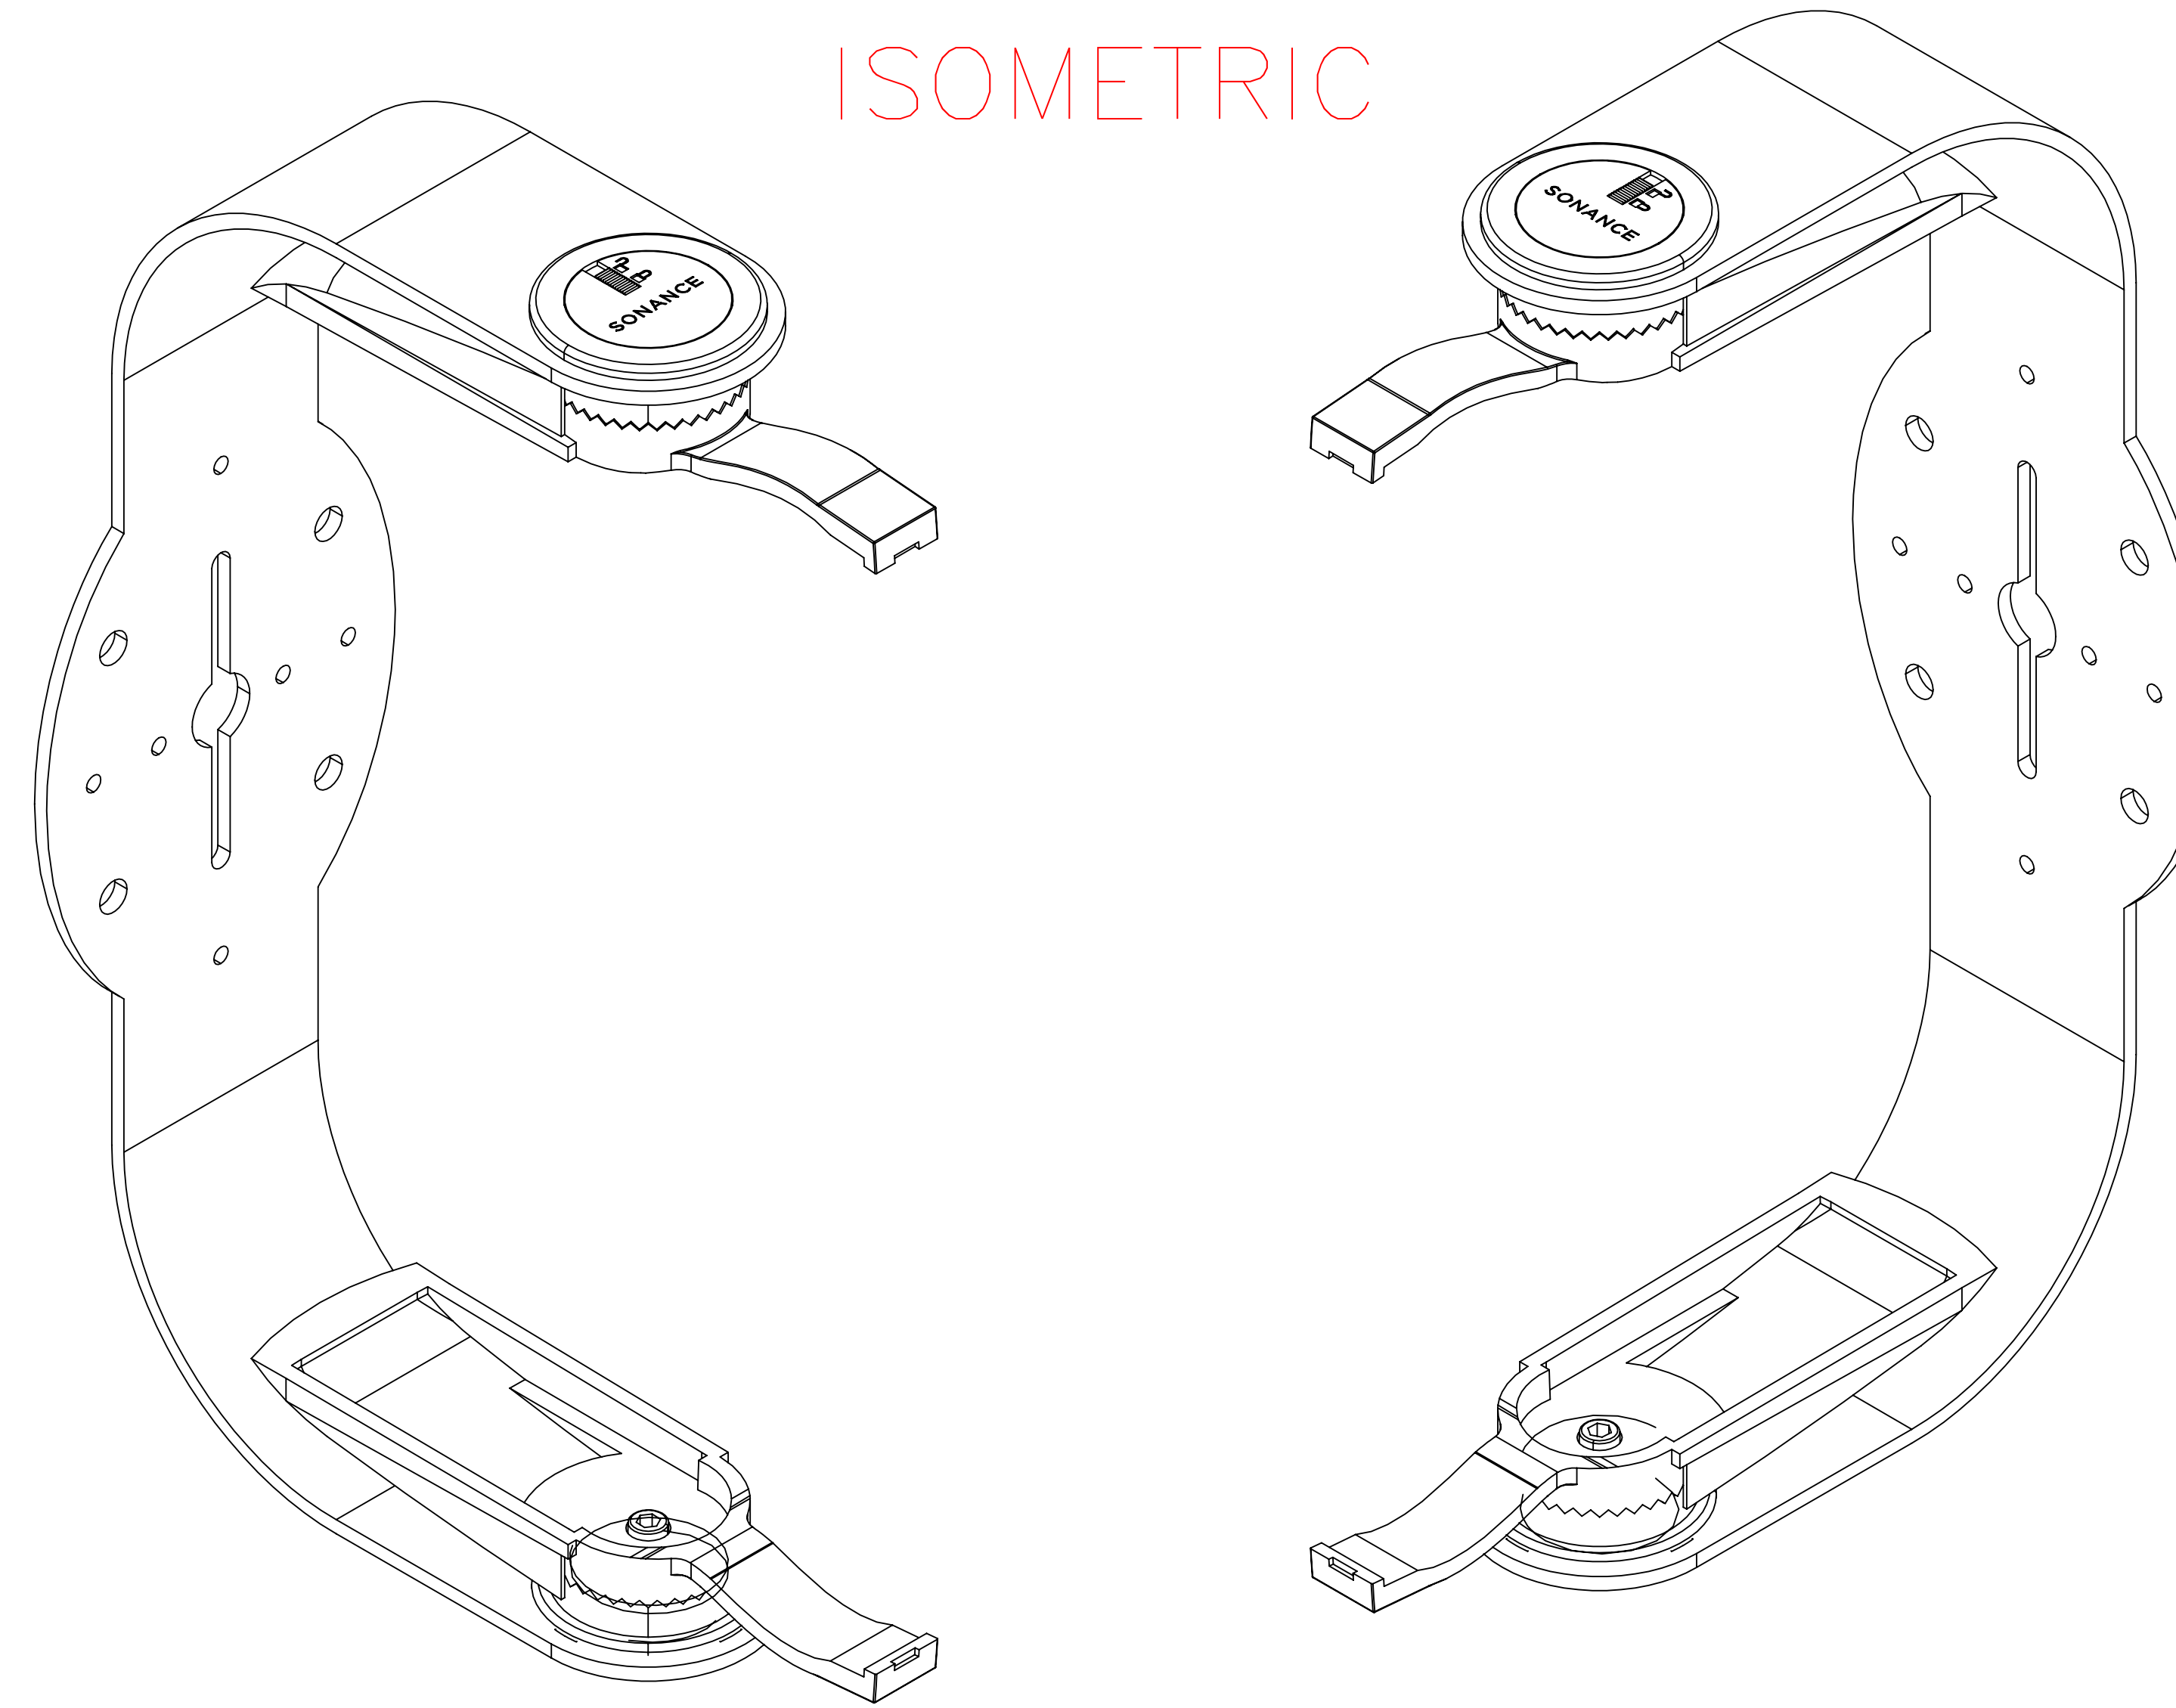

FRONT

LEFT

BACK

TOP

180° ROTATION  
10° INCREMENTS

ISOMETRIC

SONANCE

991 Calle Amanecer, San Clemente, CA.  
92673  
58800 2-7777 949 492-7777  
FAX 949 361-5579  
www.sonance.com

S8 Mounting Bracket

SCALE: 3 : 4

DRAWN BY:

DRWN - PART NUMBER

REV.

SHEET: 01

RELEASED ON: