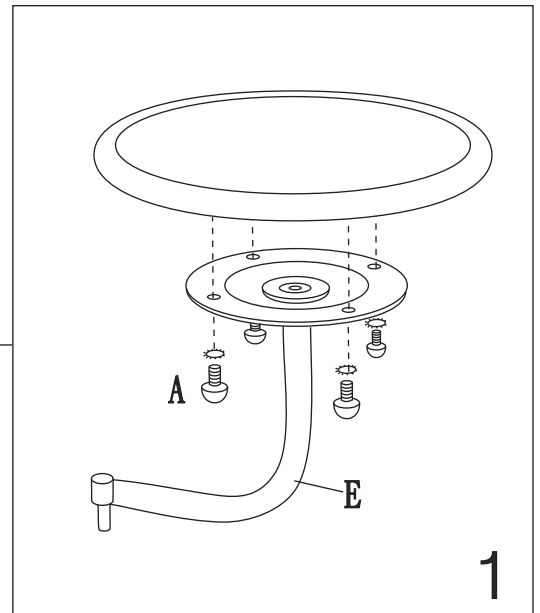

Assembly Instruction for Side Table

ITEM NO.T026

A	 M6X12	4PCS
B	 M6X20	1PC
C	 M6X25	1PC
D		1PC
E		1PC
F		1PC

To install in right or left side is available.

To level table
The higher end of spacer faces front side for both R side and L side sitting