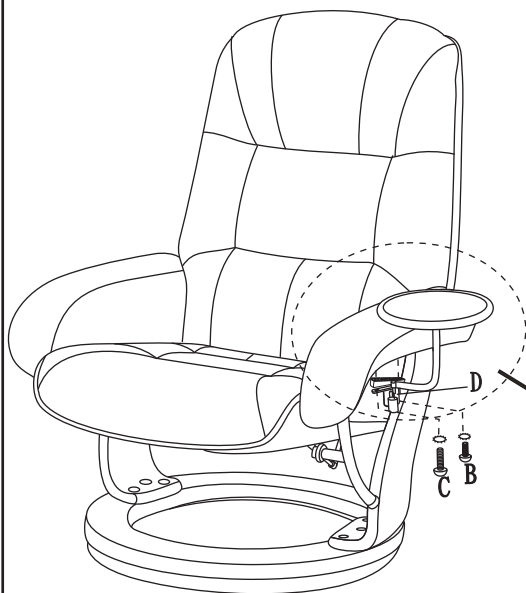

Assembly Instruction for Side Table

ITEM NO.T026

A	 M6X12	4PCS
B	 M6X20	1PC
C	 M6X25	1PC
D		1PC
E		1PC
F		1PC

To install in right or left side is available.

To level table
The higher end of spacer faces front side for both R side and L side sitting