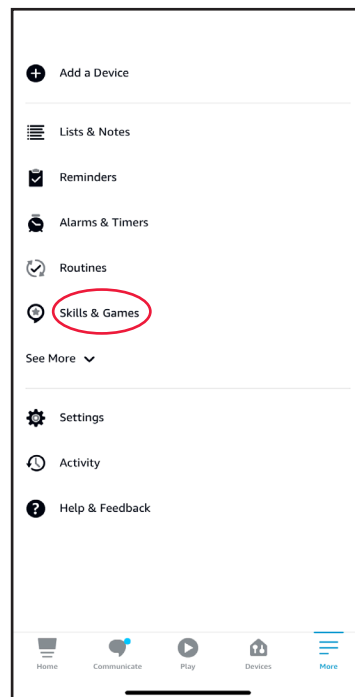

SHARP[®]

Simply Better Living

SHARP KITCHEN ALEXA SKILL GUIDE

Eligible Models: SMD2489ES, SMD2499FS, SMD2479JS

ENABLE SHARP KITCHEN SKILLS IN THE AMAZON ALEXA APP

Please ensure that you have downloaded the Sharp Kitchen App and have paired with your appliance. Once the appliance has been paired to the Sharp Kitchen app, follow below steps to enable the Sharp Kitchen Skills in the Alexa App. For a full list of commands for your appliance, please refer to our Alexa Skill Command Guide.

Step 1: Download and sign-in to the Amazon Alexa App.

Step 2: Tap the menu icon in the screen's lower right corner and then tap "Skills & Games."

Step 3: Tap on the Magnifying Glass and search for "Sharp Kitchen."