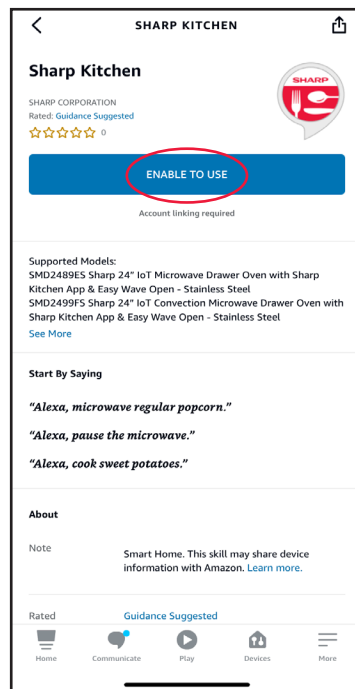

SHARP[®]

Simply Better Living

SHARP KITCHEN ALEXA SKILL GUIDE

Eligible Models: SMD2489ES, SMD2499FS, SMD2479JS

ENABLE SHARP KITCHEN SKILLS IN THE AMAZON ALEXA APP

Please ensure that you have downloaded the Sharp Kitchen App and have paired with your appliance. Once the appliance has been paired to the Sharp Kitchen app, follow below steps to enable the Sharp Kitchen Skills in the Alexa App. For a full list of commands for your appliance, please refer to our Alexa Skill Command Guide.

Step 1: Download and sign-in to the Amazon Alexa App.

Step 2: Tap the menu icon in the screen's lower right corner and then tap "Skills & Games."

Step 3: Tap on the Magnifying Glass and search for "Sharp Kitchen."

ENABLE SHARP KITCHEN SKILLS IN THE AMAZON ALEXA APP

Step 4: Tap on "Enable To Use."

Step 5: Log in using your Sharp account ID to complete the set up.

Simply Better Living

At Sharp Home Electronics Company of America, we are committed to Simply Better Living. Our innovative home appliances are simple to use, better than the competition and encourage a healthy lifestyle. Our Simply Better Living Blog is dedicated to simple, creative solutions for living your best life. Every day we share tips, recipes, life-hacks and articles with our readers along with a weekly newsletter of the latest stories you don't want to miss. It's all about the food you eat and the air you breathe. Welcome home.