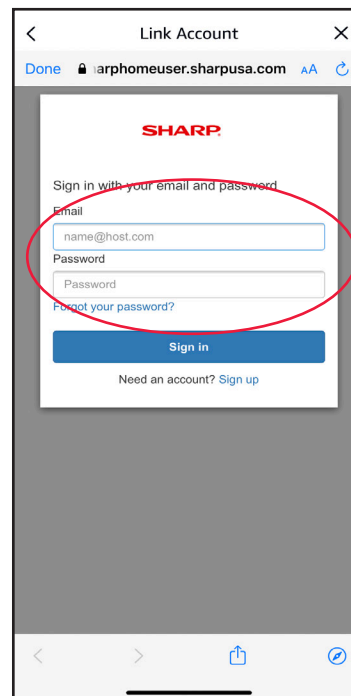

ENABLE SHARP KITCHEN SKILLS IN THE AMAZON ALEXA APP

Step 4: Tap on "Enable To Use."

Step 5: Log in using your Sharp account ID to complete the set up.