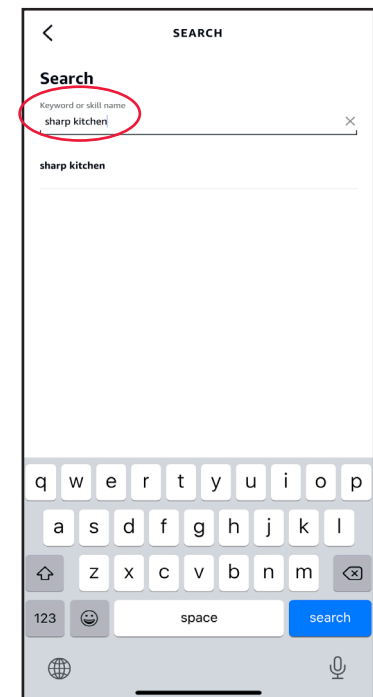

SHARP[®]

Simply Better Living

SHARP KITCHEN ALEXA SKILL GUIDE

Eligible Models: SMD2489ES, SMD2499FS, SMD2479JS

ENABLE SHARP KITCHEN SKILLS IN THE AMAZON ALEXA APP

Please ensure that you have downloaded the Sharp Kitchen App and have paired with your appliance. Once the appliance has been paired to the Sharp Kitchen app, follow below steps to enable the Sharp Kitchen Skills in the Alexa App. For a full list of commands for your appliance, please refer to our Alexa Skill Command Guide.

Step 1: Download and sign-in to the Amazon Alexa App.

Step 2: Tap the menu icon in the screen's lower right corner and then tap "Skills & Games."

Step 3: Tap on the Magnifying Glass and search for "Sharp Kitchen."