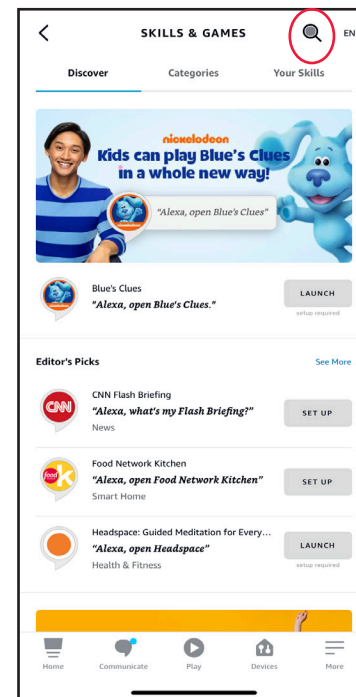

SHARP[®]

Simply Better Living

SHARP KITCHEN ALEXA SKILL GUIDE

Eligible Models: SMD2489ES, SMD2499FS, SMD2479JS

ENABLE SHARP KITCHEN SKILLS IN THE AMAZON ALEXA APP

Please ensure that you have downloaded the Sharp Kitchen App and have paired with your appliance. Once the appliance has been paired to the Sharp Kitchen app, follow below steps to enable the Sharp Kitchen Skills in the Alexa App. For a full list of commands for your appliance, please refer to our Alexa Skill Command Guide.

Step 1: Download and sign-in to the Amazon Alexa App.

Step 2: Tap the menu icon in the screen's lower right corner and then tap "Skills & Games."

Step 3: Tap on the Magnifying Glass and search for "Sharp Kitchen."