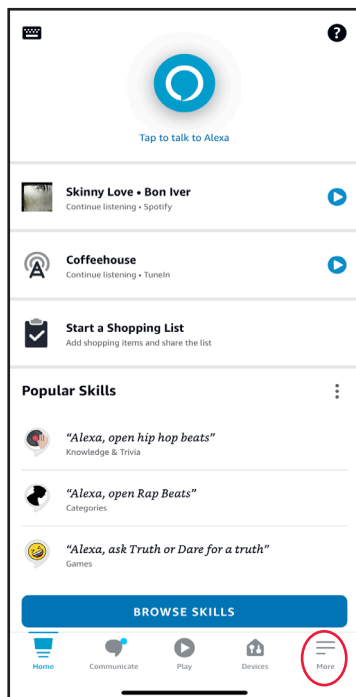

SHARP[®]

Simply Better Living

SHARP KITCHEN ALEXA SKILL GUIDE

Eligible Models: SMD2489ES, SMD2499FS, SMD2479JS

ENABLE SHARP KITCHEN SKILLS IN THE AMAZON ALEXA APP

Please ensure that you have downloaded the Sharp Kitchen App and have paired with your appliance. Once the appliance has been paired to the Sharp Kitchen app, follow below steps to enable the Sharp Kitchen Skills in the Alexa App. For a full list of commands for your appliance, please refer to our Alexa Skill Command Guide.

Step 1: Download and sign-in to the Amazon Alexa App.

Step 2: Tap the menu icon in the screen's lower right corner and then tap "Skills & Games."

Step 3: Tap on the Magnifying Glass and search for "Sharp Kitchen."