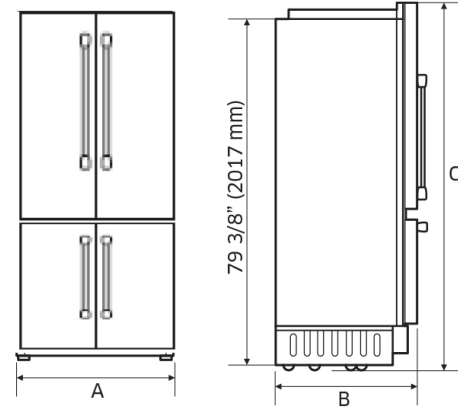

Weights & Dimensions

NET WEIGHT (LBS)	655
SHIPPING WEIGHT (LBS)	709
PRODUCT DIMENSIONS (W X H X D IN INCHES)	41 3/4 x 83 3/8 x 23 1/6
STANDARD CUTOUT REQUIRED (W X H X D IN INCHES)	41 1/2 x 84 x 24
FLUSH CUTOUT REQUIRED (W X H X D IN INCHES)	42 x 84 x 25

42-Inch Built-In French Door Refrigerator with SteelCool™

Product Dimensions

A - WIDTH (IN/MM)	41 3/4 / 1060
B - WITH PANEL (IN/MM)	24 11/16 / 627
B1 - WITHOUT PANEL (IN/MM)	23 13/16 / 605
C - HEIGHT (IN/MM)	83 3/8 / 2118
D - (IN/MM)	41 1/4 / 1048
D1 - (IN/MM)	43 11/16 / 1110
D2 - (IN/MM)	47 7/16 / 1205
E - (IN/MM)	48 1/2 / 1232
F - (IN/MM)	22 7/16 / 570
G - (IN/MM)	47 5/8 / 1210

Installation Cutout Dimensions

A - WIDTH (IN/MM)	42 / 1067
B - DEPTH (IN/MM)	25 / 635
C - HEIGHT (IN/MM)	84 / 2134
D - (IN/MM)	22 / 559
E - (IN/MM)	80 / 2032