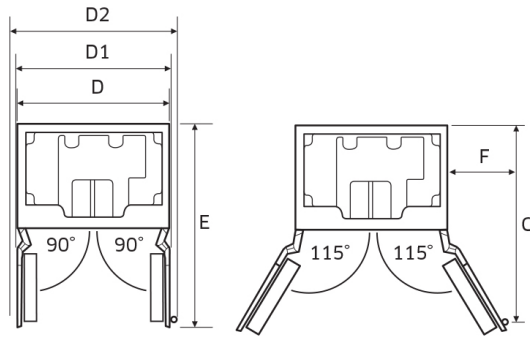

Weights & Dimensions

NET WEIGHT (LBS)	655
SHIPPING WEIGHT (LBS)	709
PRODUCT DIMENSIONS (W X H X D IN INCHES)	41 3/4 x 83 3/8 x 23 1/6
STANDARD CUTOUT REQUIRED (W X H X D IN INCHES)	41 1/2 x 84 x 24
FLUSH CUTOUT REQUIRED (W X H X D IN INCHES)	42 x 84 x 25

42-Inch Built-In French Door Refrigerator with SteelCool™

Product Dimensions

A - WIDTH (IN/MM)	41 3/4 / 1060
B - WITH PANEL (IN/MM)	24 11/16 / 627
B1 - WITHOUT PANEL (IN/MM)	23 13/16 / 605
C - HEIGHT (IN/MM)	83 3/8 / 2118
D - (IN/MM)	41 1/4 / 1048
D1 - (IN/MM)	43 11/16 / 1110
D2 - (IN/MM)	47 7/16 / 1205
E - (IN/MM)	48 1/2 / 1232
F - (IN/MM)	22 7/16 / 570
G - (IN/MM)	47 5/8 / 1210

Installation Cutout Dimensions

A - WIDTH (IN/MM)	42 / 1067
B - DEPTH (IN/MM)	25 / 635
C - HEIGHT (IN/MM)	84 / 2134
D - (IN/MM)	22 / 559
E - (IN/MM)	80 / 2032