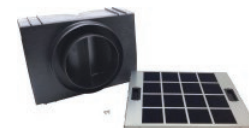

HIREC5UC
Recirculation kit

Accessories: To purchase Bosch accessories, cleaners & parts please visit www.bosch-home.com/us/store or call 1-800-944-2904 (Mon to Fri 5 am to 6 pm PST, Sat 6 am to 3 pm PST).

Notes: All height, width and depth dimensions are shown in inches. BSH reserves the absolute and unrestricted right to change product materials and specifications, at any time, without notice. Consult the product's installation instructions for final dimensional data and other details prior to making cutout.

Warranties: Please see Use & Care manual or Bosch website for statement of limited warranty.

For more information on our entire line of products, go to www.bosch-home.com/us or call 1-800-944-2904

© BSH Home Appliances Corporation. All rights reserved. Bosch is a registered trademark of Robert Bosch GmbH.