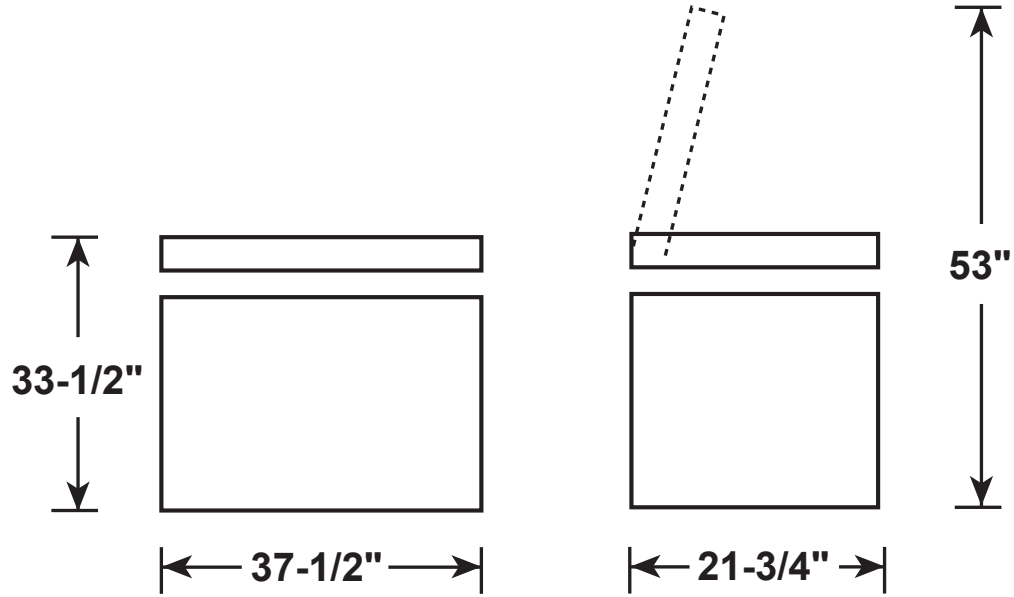

### DIMENSIONS AND INSTALLATION INFORMATION (IN INCHES)

AIR CLEARANCE	
Each side (in.)	3
Back (in.)	3

Front View

Side View

For answers to your Monogram, GE Café™ Series, GE Profile™ Series or GE Appliances product questions, visit our website at [geappliances.com](http://geappliances.com) or call GE Answer Center® Service, 800.626.2000.