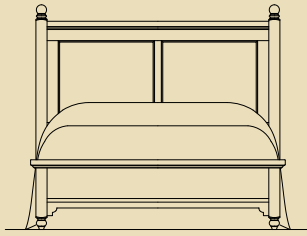

BEDS

QUEEN
559 "GILCHRIST" POSTER HEADBOARD
63 x 2 7/8 x 58
955 LOW PROFILE FOOTBOARD
65 3/4 x 4 1/8 x 18
922 WOOD RAILS
82 x 1 x 5 3/4