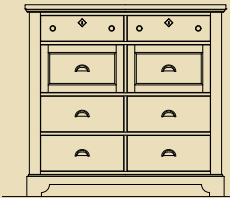

004 LINEN CHEST
8-DRAWER
49 7/8 x 19 3/8 x 48