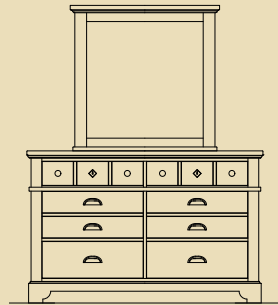

STORAGE

002 DRESSER
6-DRAWER
60 1/8 x 20 x 39 1/8

446 LANDSCAPE MIRROR
38 1/8 x 2 1/4 x 37 1/8