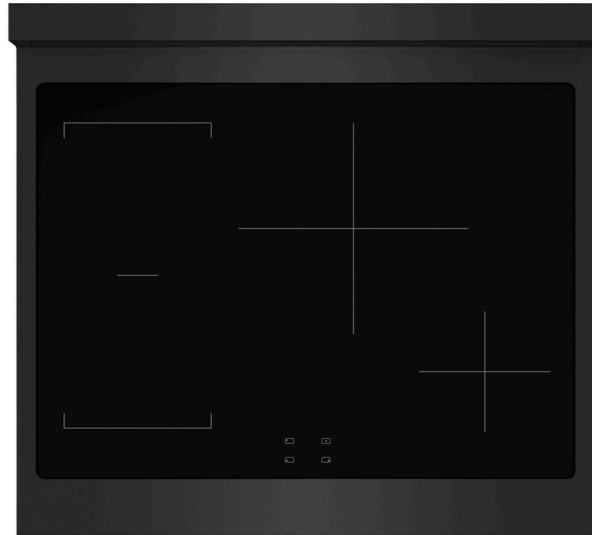

4 Flexible Cooking Zones - Four heating elements deliver ideal versatility when accommodating cookware of multiple sizes, with the largest burner designed to support stock pots, woks, and pans up to 11 in. wide

Seamless Bridge Cooking Zone - Accommodate large cookware and griddles with a convenient bridge function allowing you to operate elements simultaneously for an expansive heating zone

Specialty Power Boost Mode - Activate the Power Boost function for an extra surge of heat on each element, ideal for rapid boiling and flash searing

POWER / RATINGS

Amps	50A
Voltage	120/240V

CERTIFICATIONS

ETL Listed

ZLINE Autograph Edition 30 in. 4.2 cu. ft. Paramount Induction Range with 4 Element Cooktop and Electric Convection Oven in Black Stainless Steel with Polished Gold Accents (SINRBZ-30-G)

ZLINE
ATTAINABLE LUXURY™

SPECIFICATIONS IN-DEPTH

GENERAL PROPERTIES

SKU	SINRBZ-30-G
Finish	Black Stainless Steel
Control Type	Manual Front Control
Convection	Yes
Fuel Type	Convection Electric Oven- Induction Cooktop
Mount Type	Free Standing
Number of Racks	2
Oven Lighting	Halogen
Self-Clean	No
Timer	No
Total Wattage	7600