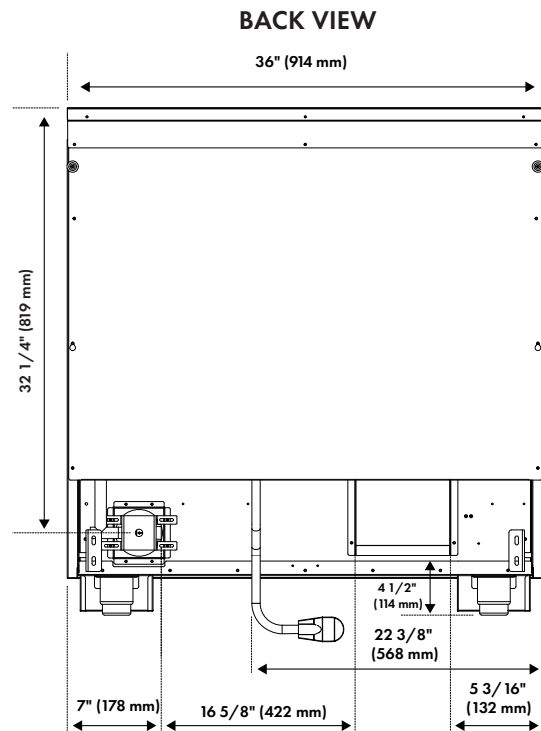

DUOPRO PARAMOUNT RANGE SERIES (PSGR)

36 in. 5.2 cu. ft. Range with 6 Burner DuoPro™ Cooktop and Convection Gas Oven

ZLINE
ATTAINABLE LUXURY®