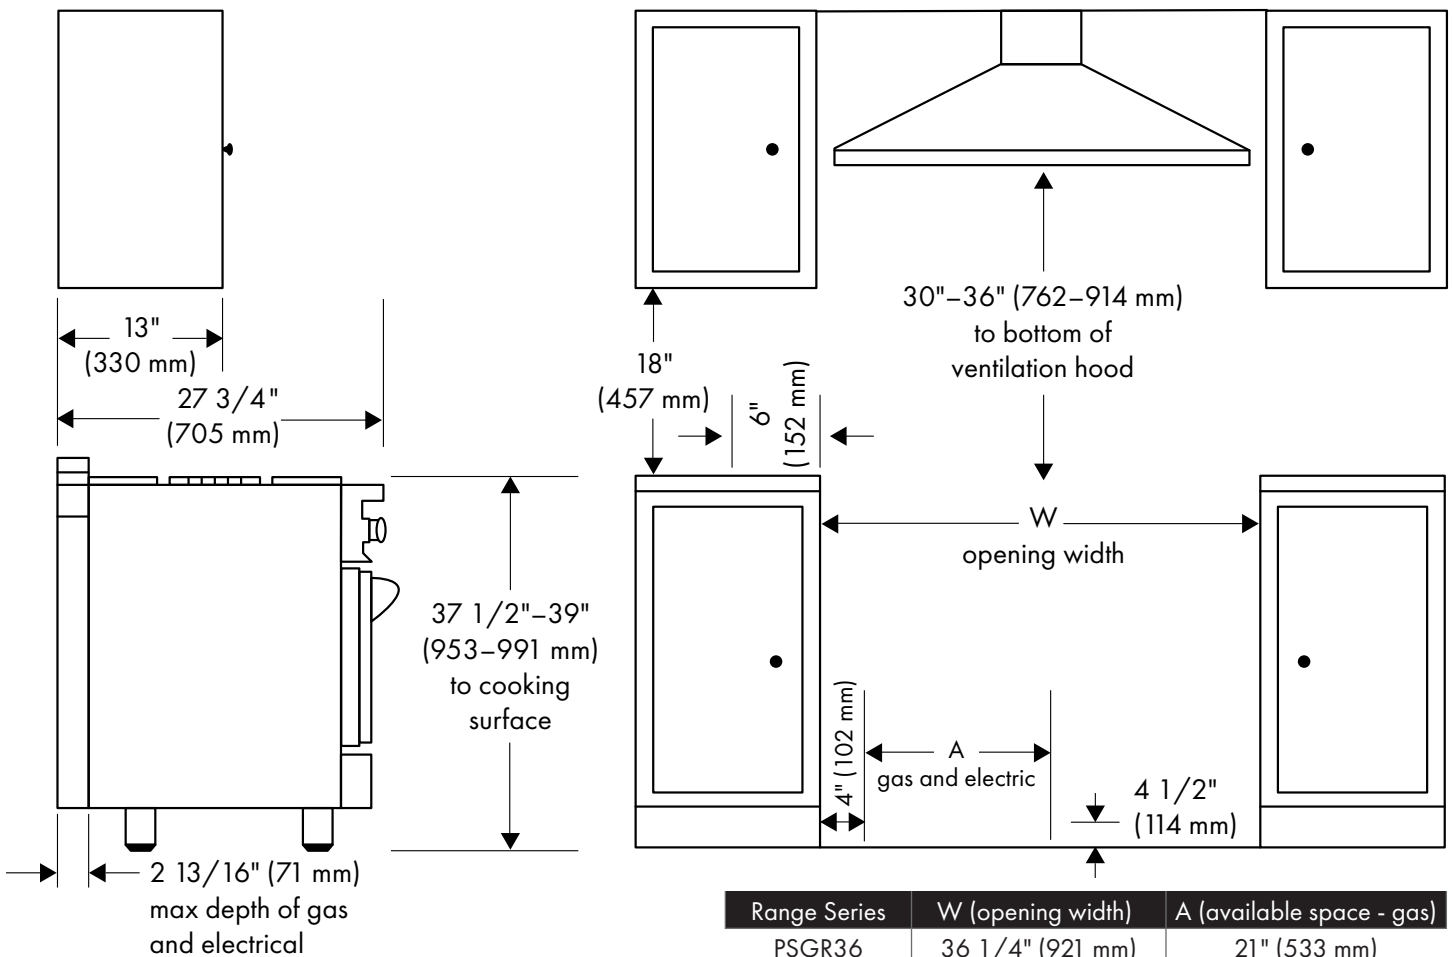

DIMENSIONS AND WEIGHT

Product Dimensions	36" W x 27 3/4" D x 36" H
Cutout Dimensions	36 1/4" W x 24 3/4" D x 36" H
Product Weight	269 lb (122 kg)

OVEN FEATURES

Interior Oven Dimensions	31 3/8" W x 17 3/4" D x 16" H
Self-Clean	No
Oven Lighting	(2) Halogen
Oven Features	Bake, Broil, Convection Bake
Convection Fan	Yes
Number of Racks	2
Child Lock	No

DUOPRO PARAMOUNT RANGE SERIES (PSGR)

36 in. 5.2 cu. ft. Range with 6 Burner DuoPro™ Cooktop and Convection Gas Oven

ZLINE
ATTAINABLE LUXURY®

INSTALLATION RESOURCES

Installation / User Manual

[Click Here](#)