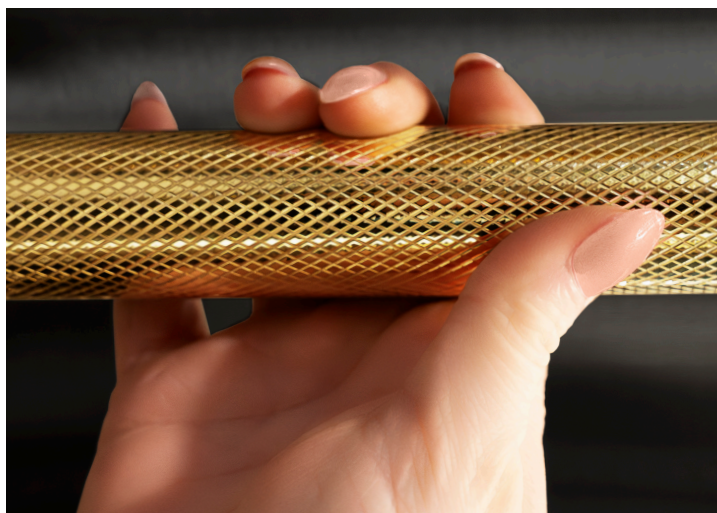

Andrew Ferro

Stainless Steel With
Champagne Bronze Helix Handle

Black Stainless Steel With
Polished Gold Helix Handle

Helix Autograph Edition Includes:
Autograph Edition Knobs, Knob Rings, Helix Handle and 2 Feet Covers.