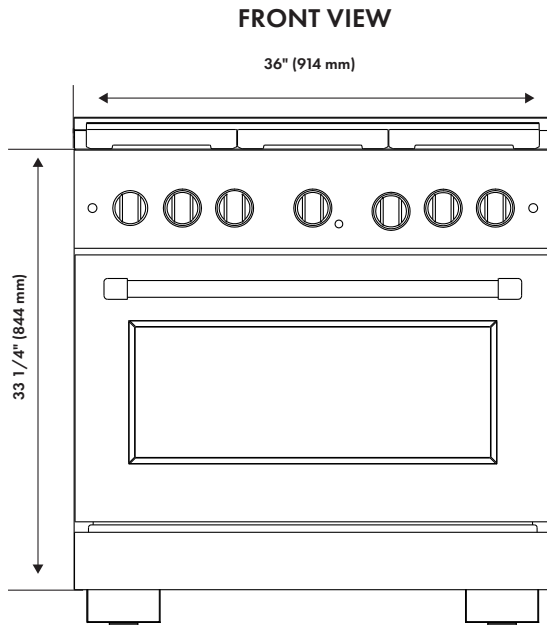

DUOPRO PARAMOUNT RANGE SERIES (PSGR)

36 in. 5.2 cu. ft. Range with 6 Burner DuoPro™ Cooktop and Convection Gas Oven

ZLINE
ATTAINABLE LUXURY®