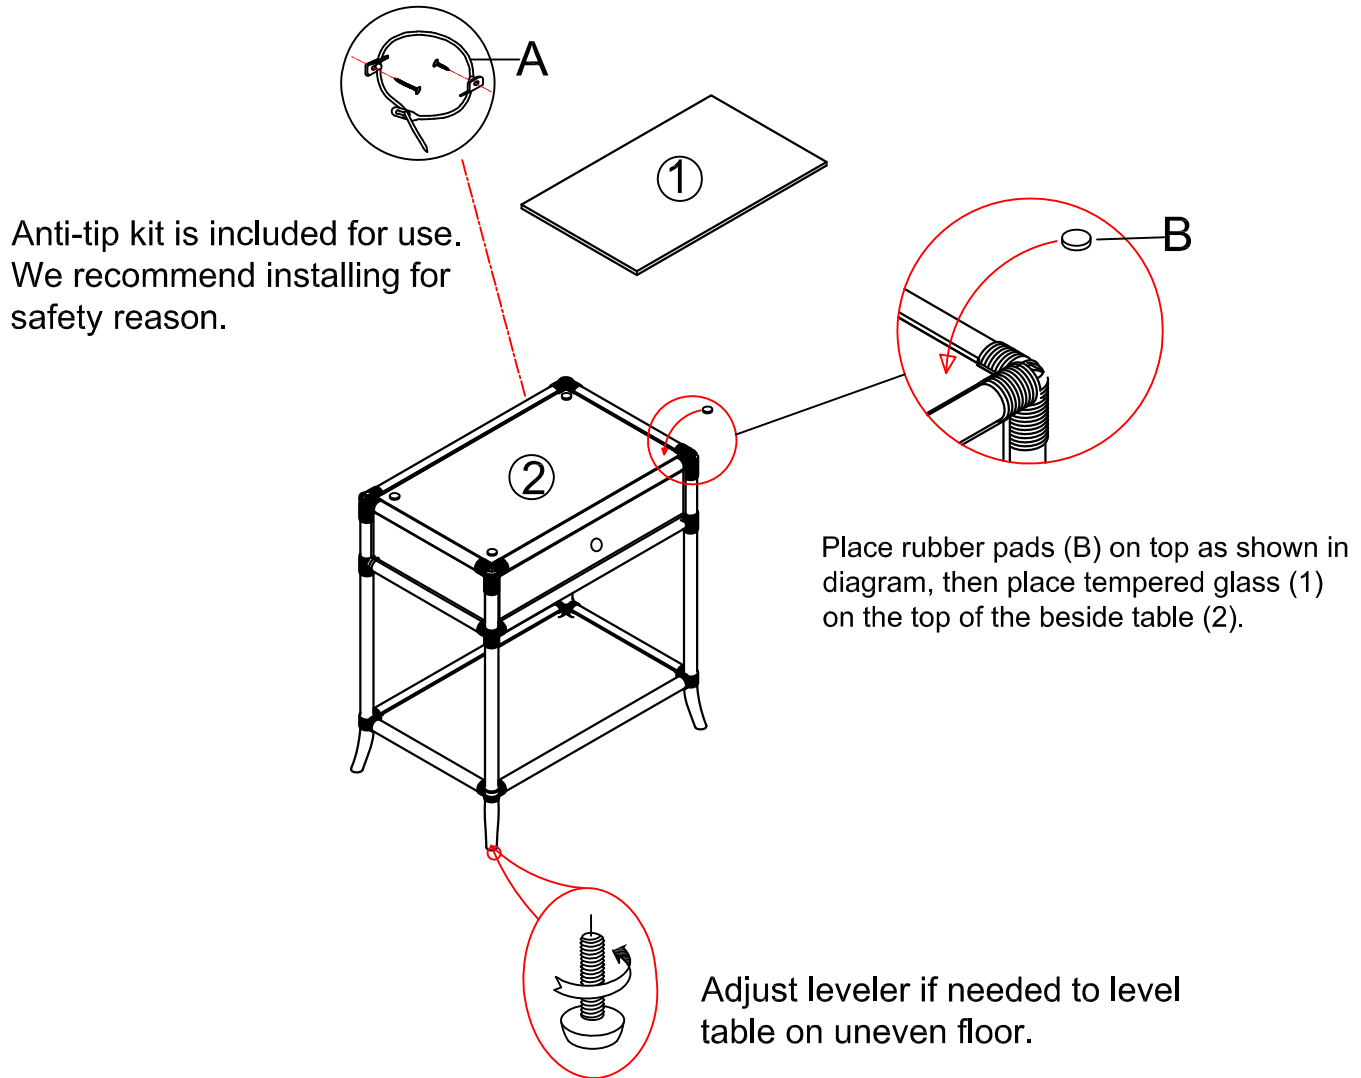

# ASSEMBLY INSTRUCTION

ITEM: 6950-90117-35 Pole Rattan Bedside Table  
6950-90117-45 Pole Rattan Bedside Table

Thank you for purchasing this quality product. Be sure to unpack carefully looking for small parts which may have come loose during shipment.  
Read all instruction and study the drawing carefully before starting the assembly process.

HARDWARE PACK					PARTS LIST			
NO.	DRAWING	DESCRIPTION	SIZE	Q'TY	NO.	DRAWING	DESCRIPTION	Q'TY
A		Anti - Tip Kit		1PC	1		Tempered Glass	1PC
B		Rubber Pad	∅ 10mm	4PCS	2		Beside Table	1PC

## Tipping Restraint

Note: Anti-tip kit restraint is provided.  
Please follow the instructions enclosed with the pack.