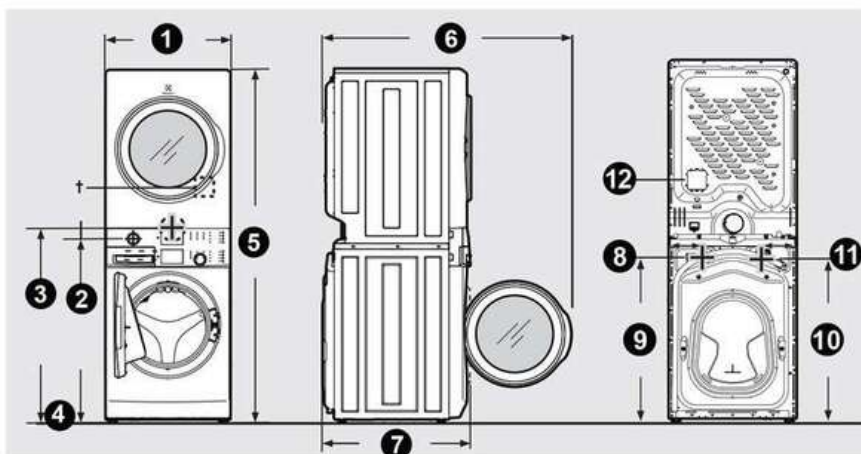

CANADA • 5855 Terry Fox Way • Mississauga, ON L5V 3E4 • 1-800-265-8352 • electrolux.ca

Installation Diagram

Laundry Center Dimensions

¹ Dryer electrical supply on rear of unit.

NOTE

- Allow minimum 36" of depth space for proper installation with 90° quick turn elbow for venting.
- Connection of water inlet hose on steam laundry center adds 3/4 in. (2 cm) to installation depth.
- Power supply cord length on washer approximately 60 inches (152.5 cm).
- Drain hose length on washer approximately 59 inches (150 cm).
- Power supply cord length on gas laundry center or electric Canadian laundry center approximately 60 inches (152.5 cm).

Laundry Center Dimensions	
1. Unit width	27" (69 cm)
2. Height to gas supply pipe on rear of gas unit	39.7" (101 cm)
3. Centerline height for rear vent	41.8" (106 cm)
4. Floor line	--
5. Unit height	76.3" (194 cm)
6. Door clearance	53.9" (137 cm)
7. Unit depth	31.9" (81 cm)
8. Width distance to water connections	7.8" (20 cm)
9. Height to water connections	35.7" (91 cm)
10. Height to washer power connections	35.5" (91 cm)
11. Width distance to washer power connections	7.1" (18 cm)
12. Height to dryer electrical supply	48" (122 cm)