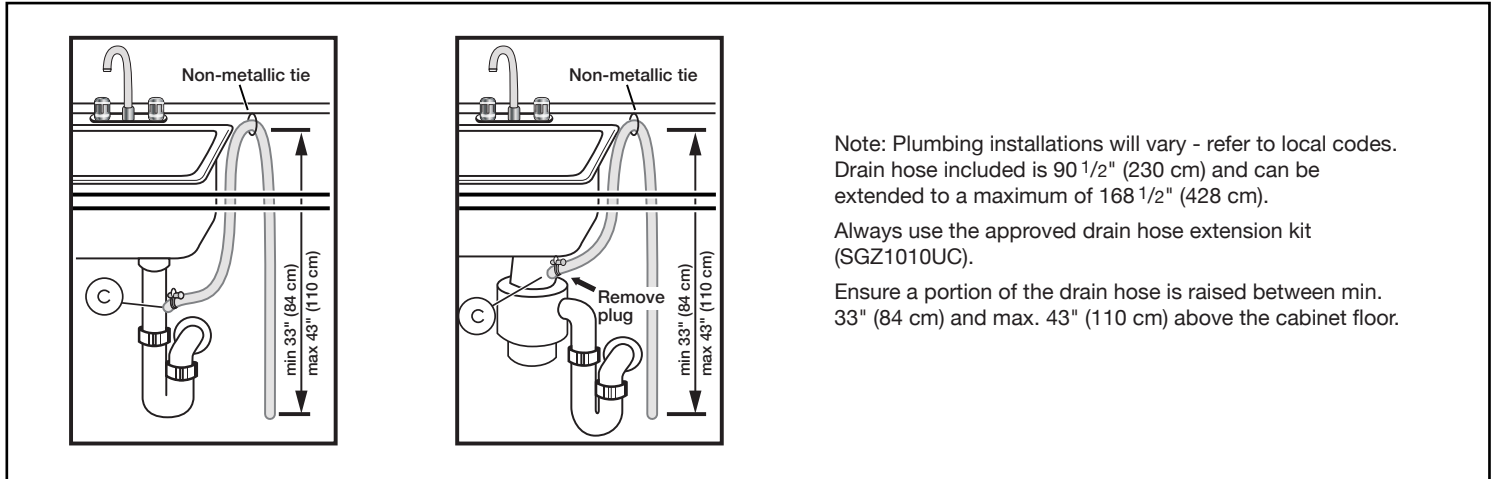

Notes: All height, width and depth dimensions are shown in inches. BSH reserves the absolute and unrestricted right to change product materials and specifications, at any time, without notice. Consult the product's installation instructions for final dimensional data and other details prior to making cutout.

24" Bar Handle Dishwasher

100 Series – White SHXM4AY52N

BOSCH

Invented for life

Installation Details

Accessories: To purchase Bosch accessories, cleaners & parts please visit www.bosch-home.com/us/store or call 1-800-944-2904 (Mon to Fri 5 am to 6 pm PST, Sat 6 am to 3 pm PST).