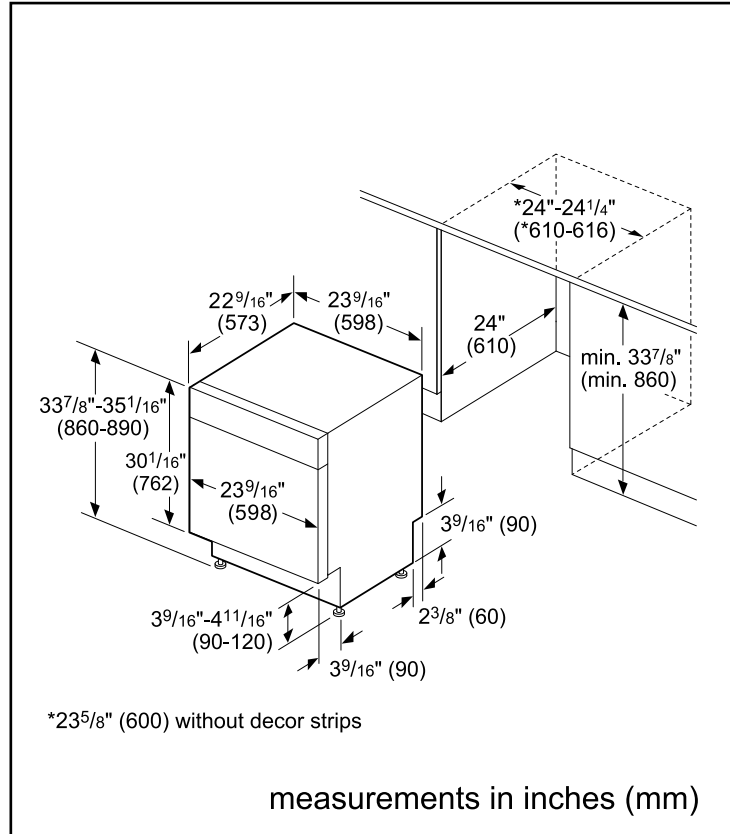

24" Bar Handle Dishwasher

100 Series – White SHXM4AY52N

BOSCH

Invented for life

Installation Details

Accessories: To purchase Bosch accessories, cleaners & parts please visit www.bosch-home.com/us/store or call 1-800-944-2904 (Mon to Fri 5 am to 6 pm PST, Sat 6 am to 3 pm PST).

Notes: All height, width and depth dimensions are shown in inches. BSH reserves the absolute and unrestricted right to change product materials and specifications, at any time, without notice. Consult the product's installation instructions for final dimensional data and other details prior to making cutout.

Warranties: Please see Use & Care manual or Bosch website for statement of limited warranty.

For more information on our entire line of products, go to www.bosch-home.com/us or call 1-800-944-2904

© BSH Home Appliances Corporation. All rights reserved. Bosch is a registered trademark of Robert Bosch GmbH.