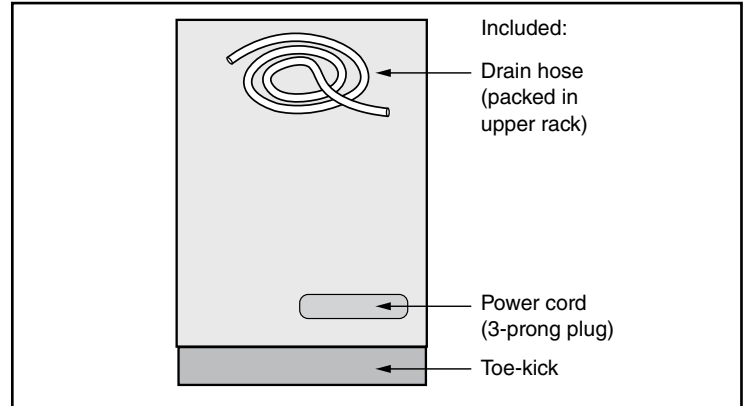

24" Bar Handle Dishwasher

100 Series – White SHXM4AY52N

BOSCH

Invented for life

Installation Details

Accessories: To purchase Bosch accessories, cleaners & parts please visit www.bosch-home.com/us/store or call 1-800-944-2904 (Mon to Fri 5 am to 6 pm PST, Sat 6 am to 3 pm PST).

Notes: All height, width and depth dimensions are shown in inches. BSH reserves the absolute and unrestricted right to change product materials and specifications, at any time, without notice. Consult the product's installation instructions for final dimensional data and other details prior to making cutout.