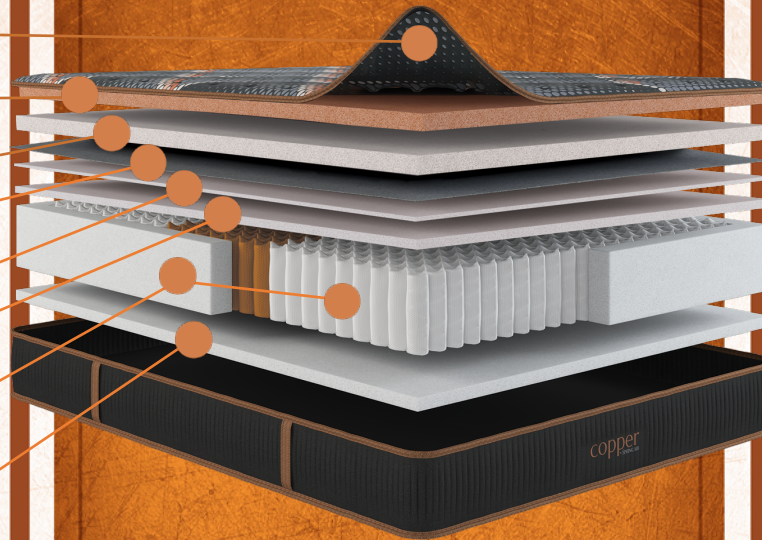

MATTRESS LAYERS

NATUVEREX™
Copper Cooling Cover

PLUSH Copper Quilted
Memory Foam

ELATE FOAM

Fiber-Wrap Pad

HYPER GEL FOAM

MEDIUM Comfort Foam

8" | 948 - Count Five-Zone,
fabric-wrapped coil system
+ foam encasement

FIRM Support Foam

**17 INCH HIGH
MATTRESS PROFILE**

NATUVEREX COOLING COPPER COVER

**948 FOAM ENCASED
COIL UNIT**

**FIVE-ZONE FABRIC-WRAPPED
COIL SYSTEM**

ET CUSHION FIRM | HYBRID
QUILTED

WELLNESS WHILE YOU SLEEP

copper
by **SPRING AIR**

Rejuvenate your nights and awaken refreshed with our COPPER by SPRING AIR collection, featuring our patented NatuVerex™ Copper Fabric paired with copper-infused memory foams for a healthier sleep experience unlike any other.