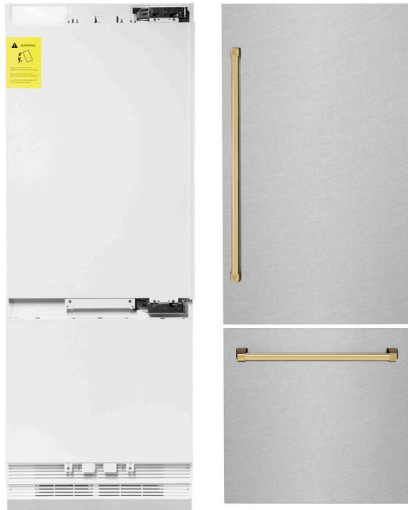

ZLINE Autograph Edition 30 in. 16.1 cu. ft. Built-In Bottom Freezer Refrigerator with Water Dispenser and Ice Maker in Satin Stainless Steel with Polished Gold Accents (RBIVZ-SN-30-G)

ZLINE
ATTAINABLE LUXURY®

HANDLES AND PANELS INCLUDED*

*Assembly

INTRODUCTION

Luxury isn't meant to be left desired—it's meant to be attainable. The ZLINE Autograph Edition 30 in. 16.1 cu. ft. Built-In Bottom Freezer Refrigerator with Water Dispenser and Ice Maker in Satin Stainless Steel with Polished Gold Accents (RBIVZ-SN-30-G) provides the ultimate upgrade to the center of your home by pairing premium dual cooling technology with enhanced storage capacity for multiple grocery items. Achieve ZLINE Attainable Luxury® excellence with innovative features designed to enhance your kitchen's cooling and freezing capability.

Satin Stainless Steel - ZLINE's Satin Stainless Steel finish is a circular, non-directional, professionally styled stainless steel that is rust, scratch, and fingerprint-resistant

Adjustable Shelves and Bins - Easily store larger items with 3 spill-resistant glass shelves and 3 door bins in the fridge, as well as 2 full-extension drawers in the freezer