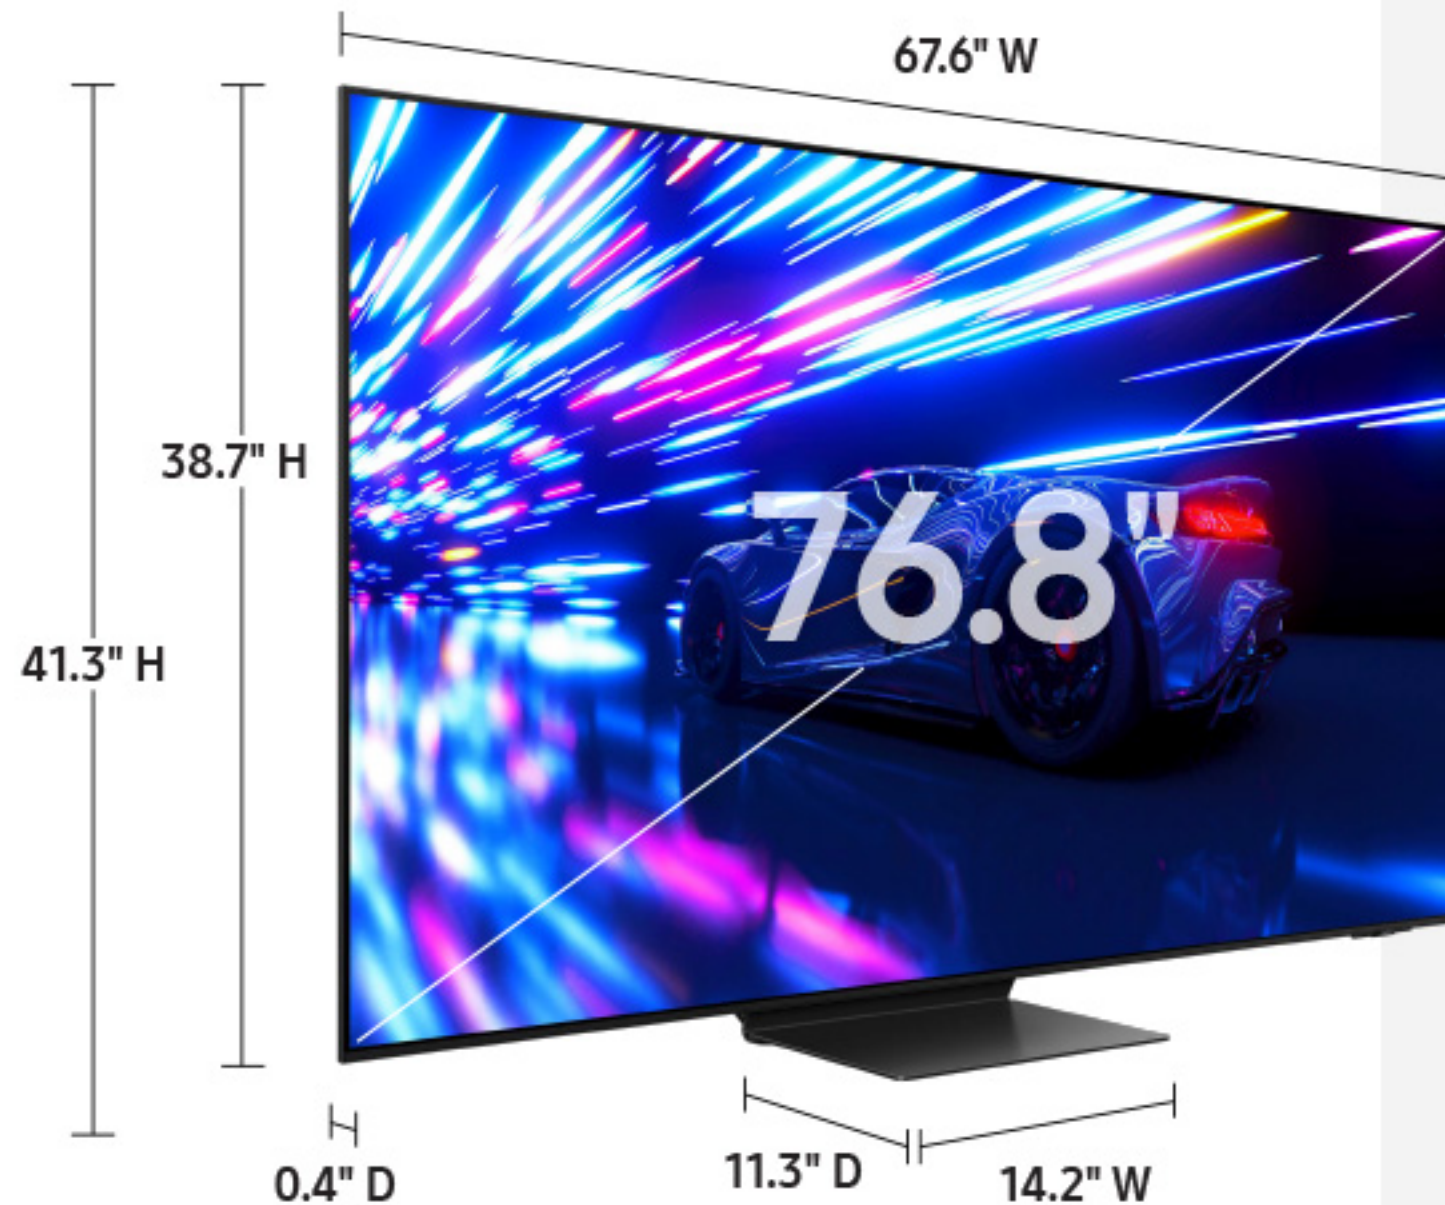

Model: 77" S95D OLED

Dimensions:

(INCHES W x H x D):

- TV Without Stand: 67.6 x 38.7 x 0.4
- TV With Stand: 67.6 x 41.3 x 11.3
- Stand Footprint: 14.2 x 11.7 x 11.3

Stand height not shown in visual

What's in the box:

- TV
- One Connect Box
- Power Cable
- Slim Cable
- User Manual
- SolarCell remote™
TM2360E

Features and specifications subject to change.