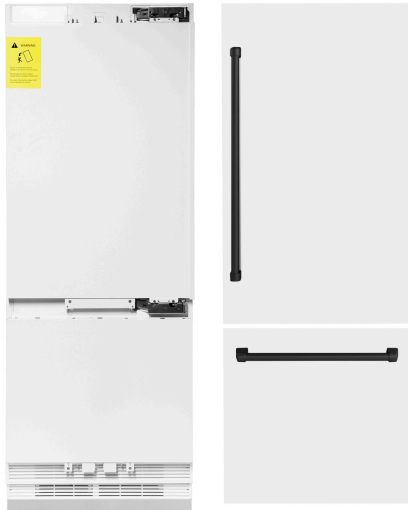

ZLINE Autograph Edition 30" 16.1 cu. ft. Built-in 2-Door Bottom Freezer Refrigerator with Internal Water and Ice Dispenser in White Matte with Matte Black Accents (RBIVZ-WM-30-MB)

HANDLES AND PANELS INCLUDED*

*Assembly

INTRODUCTION

Luxury isn't meant to be desired - it's meant to be attainable. Designed in Lake Tahoe, USA, the ZLINE Autograph Edition 30" 16.1 cu. ft. Built-in 2-Door Bottom Freezer Refrigerator with Internal Water and Ice Dispenser in White Matte with Matte Black Accents (RBIVZ-WM-30-MB) provides a professional culinary experience by pairing unmatched performance with personalized touches. Encompassing limitless beauty, precision, and quality, the Autograph Edition Series creates a luxury look that will transform your space. Achieve ZLINE Attainable Luxury® excellence with innovative features designed to enhance your kitchen's capability.

DIMENSIONS

Product Dimensions (in.)	29.75 in. W x 23.3125 in. D x 83.5 in. H
Cutout Dimensions (in.)	30.19 in. W x 25 in. D x 84 in. H

POWER / RATINGS

Dedicated Circuit	15A
Supply Voltage	120V/60Hz

CERTIFICATIONS

DIMENSIONS

Product Dimensions (in.)	29.75 in. W x 23.3125 in. D x 83.5 in. H
Product Weight (lbs.)	405.8

POWER / RATINGS

Dedicated Circuit	15A
Supply Voltage	120V/60Hz
Energy Consumption	551 kWh/year

CERTIFICATIONS