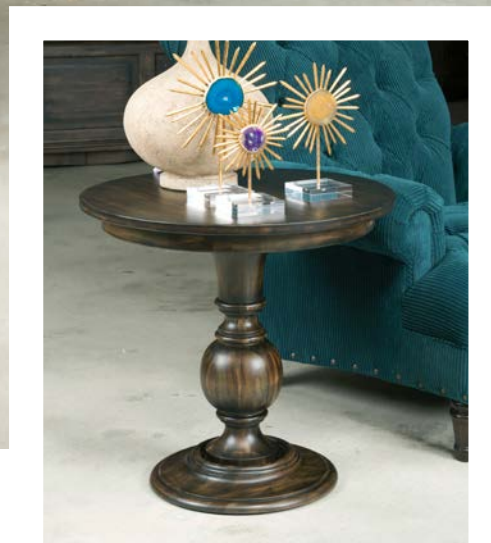

KINCAID
SOLID WOOD SINCE 1946