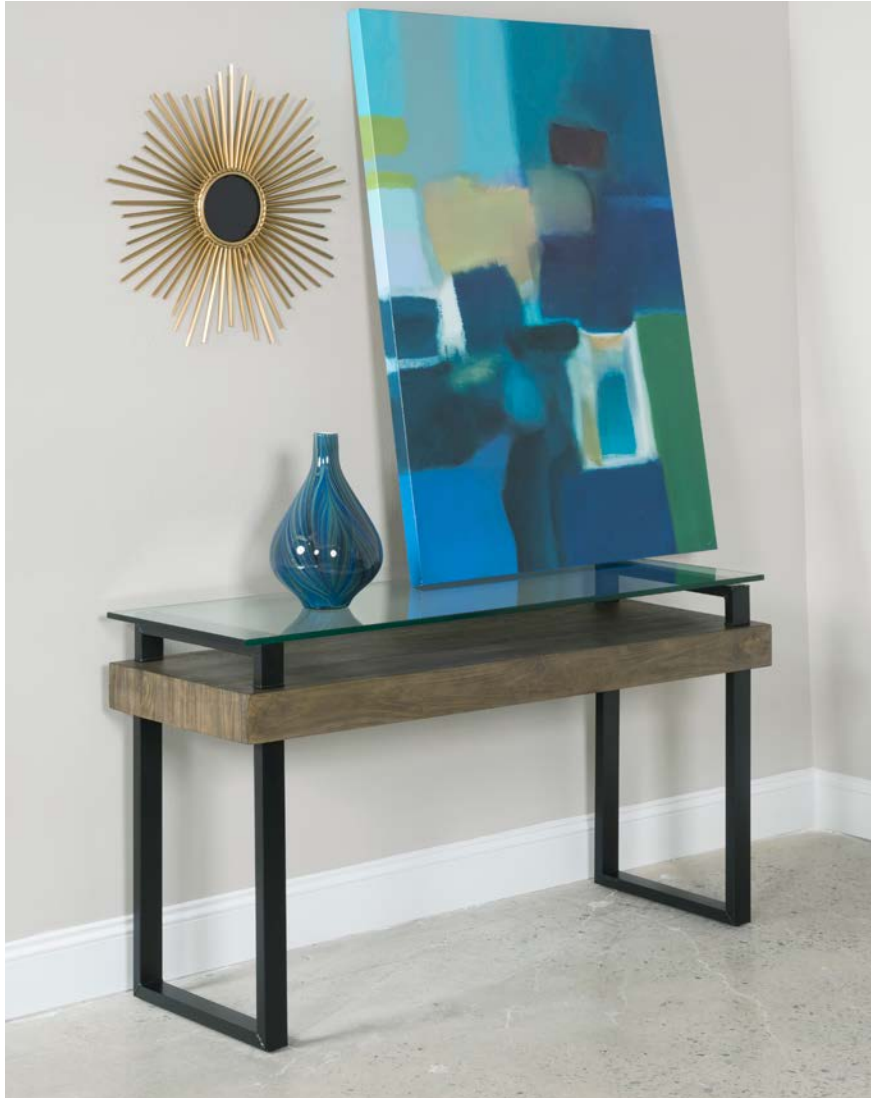

594 Fusion Collection

H A M M A R Y®

STYLE | VALUE | SERVICE