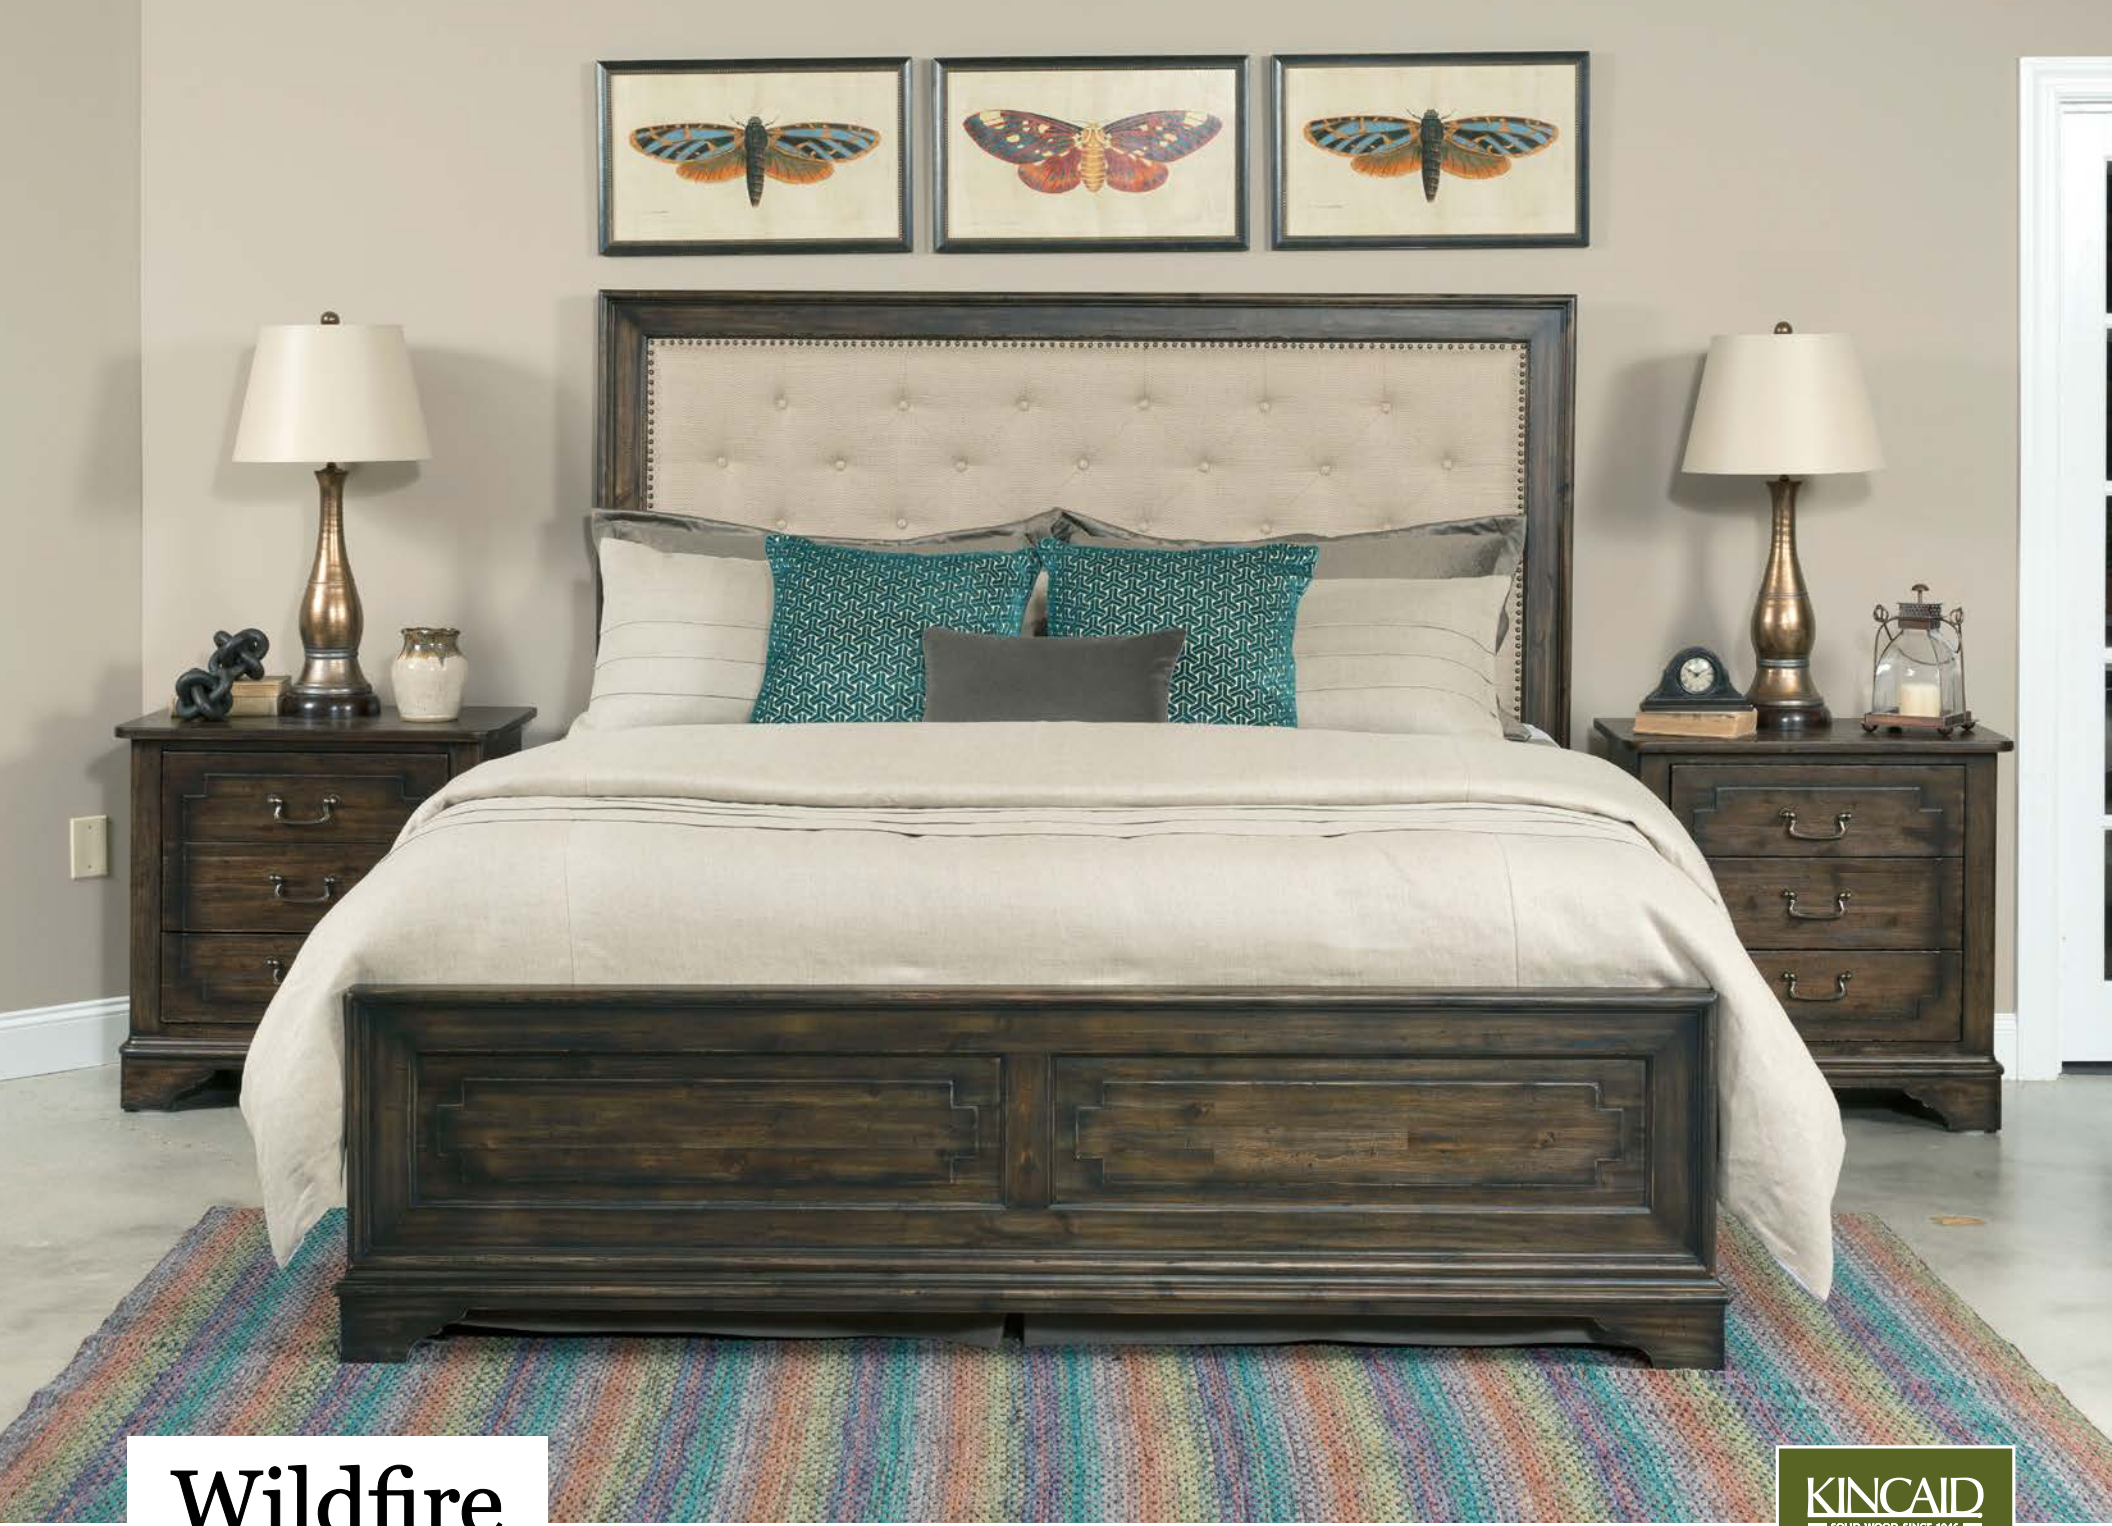

86-300 Bolt on bedrails
Setup length 6/6: 89"

86-141 Nightstand
W30 D18 H29-3/4
Three drawers
Adjustable levelers
Night light; Electric outlet

Also Available:

Queen Size

Cal King Size

Wildfire

The natural character of solid wood takes center stage with the new Wildfire Collection by Kincaid. What makes this such a hot collection you ask...it starts with the charred ember finish that gives it an original personality. Shapes inspired by architectural design and an abundance of artistic handwork also set Wildfire apart from the masses.