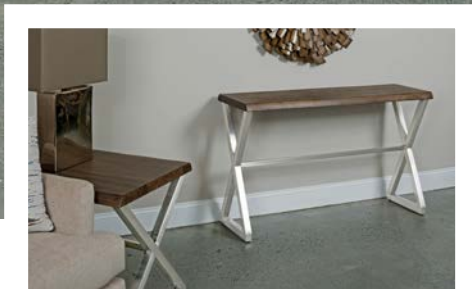

Kinley Collection

modern
classics