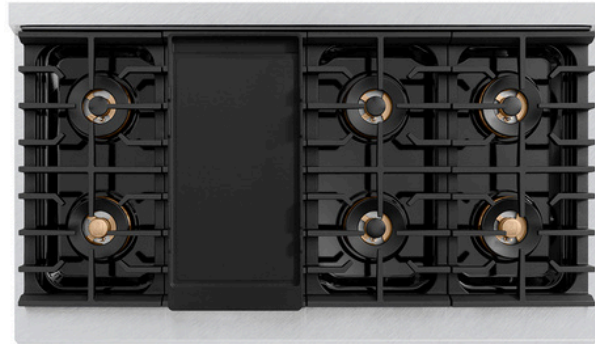

INTRODUCTION

Luxury isn't meant to be left desired—it's meant to be attainable. The ZLINE Autograph Edition 48 in. 6.7 cu. ft. Paramount Gas Range with 8 Burner DuoPro™ Cooktop and Dual Ovens in Satin Stainless Steel with White Matte Doors and Polished Gold Accents (PSGRSZ-WM-48-G) features a high-powered gas cooktop with 8 hand-crafted Italian dual-ring brass burners and a versatile gas convection oven allowing you to master every meal. Double your cooking power on every burner with a DuoPro™ Cooktop that delivers ultimate flame control flexibility and unprecedented culinary confidence.

POWER / RATINGS

Amps	15A
Voltage	120V

CERTIFICATIONS

ETL Listed

ZLINE Autograph Edition 48 in. 6.7 cu. ft. Paramount Gas Range with 8 Burner DuoPro™ Cooktop and Dual Ovens in Satin Stainless Steel with White Matte Doors and Polished Gold Accents (PSGRSZ-WM-48-G)

ZLINE
ATTAINABLE LUXURY™

SPECIFICATIONS IN-DEPTH

GENERAL PROPERTIES

SKU	PSGRSZ-WM-48-G
Finish	Satin Stainless Steel with White Matte Door
Control Type	Manual Front Control
Convection	Yes
Fuel Type	Convection Gas Oven- Gas Cooktop
Mount Type	Free Standing
Number of Racks	4
Oven Lighting	Halogen
Self-Clean	No
Timer	No
Total BTU	216000