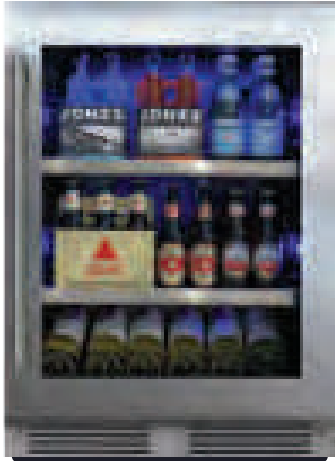

BEVERAGE CENTERS

24"

XOU24BCGS
DOOR FINISH:
Stainless Steel | Low-E Glass

XO Beverage Centers are all designed to fit flush under standard counters. Doors are not field reversible. Specify a right hinge or left hinge door when ordering.

2 TELESCOPING GLASS SHELVES

2 HANDLE OPTIONS INCLUDED
Designer
Pro Style

HOLDS UP TO 145 CANS (12oz)

INCLUDES 6 BOTTLE REMOVABLE
WINE CRADLE

DIMENSIONS:

H 34 1/8"

W 23 7/8"

D 23 1/4" (Dimension without handle)

TEMPERATURE RANGE:

34° - 50° F

ELECTRICAL:

115V 60Hz 1.5 Amps

SOUND LEVEL:

39 dBA