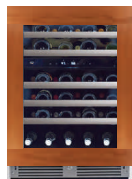

XOU24WDZGO
DOOR FINISH:
Glass | Overlay
| overlay panel |
| and handles |
| not included |

XO Wine Cooler Refrigerators are all designed to fit flush under standard counters. Doors are not field reversible. Specify a right hinge or left hinge door when ordering.

2 TOP RACKS | 3 LOWER RACKS

DUAL ZONES | Store & Serve

2 HANDLE OPTIONS INCLUDED
Designer
Pro Style

ZERO-CLEARANCE HINGE

HOLDS UP TO:
16 BOTTLES | TOP RACK
36 BOTTLES | BOTTOM RACK

DIMENSIONS:
H 34 1/8"
W 23 7/8"
D 23 1/4" (Dimension without handle)

TEMPERATURE RANGE:
41° - 50° F | UPPER ZONE
50° - 64° F | LOWER ZONE

ELECTRICAL:
115V 60Hz 1.5 Amps

SOUND LEVEL:
39 dBA