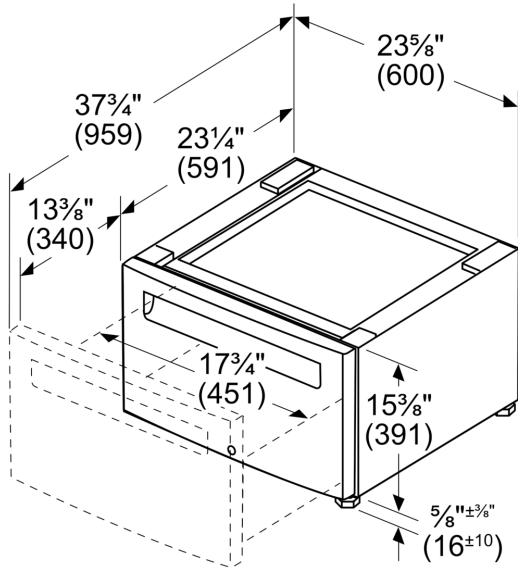

**Laundry Accessory
WTZPW20D**

To Raise Dryer Height and For Additional Storage, Dryer Can Be Installed on Pedestal-with-Drawer Accessory (Dryer Meets ADA Requirements on Pedestal)

Laundry Accessory WTZPW20D

measurements in inches (mm)

measurements in inch

measurements in mm