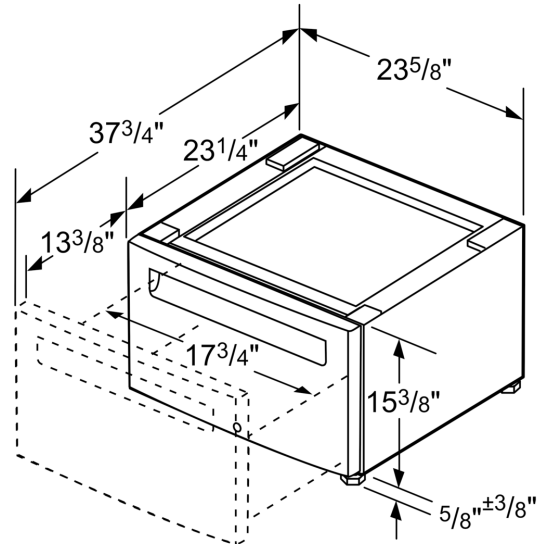

**Laundry Accessory
WTZPW20D**

To Raise Dryer Height and For Additional Storage, Dryer Can Be Installed on Pedestal-with-Drawer Accessory (Dryer Meets ADA Requirements on Pedestal)

Laundry Accessory WTZPW20D

measurements in inches (mm)

measurements in inch

measurements in mm