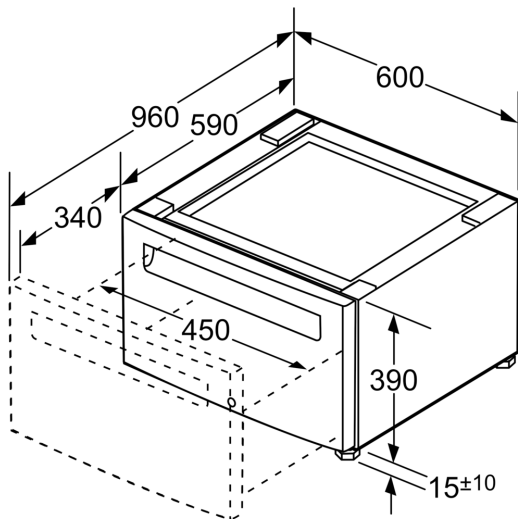

**Laundry Accessory
WTZPW20D**

To Raise Dryer Height and For Additional Storage, Dryer Can Be Installed on Pedestal-with-Drawer Accessory (Dryer Meets ADA Requirements on Pedestal)

Laundry Accessory WTZPW20D

measurements in inches (mm)

measurements in inch

measurements in mm