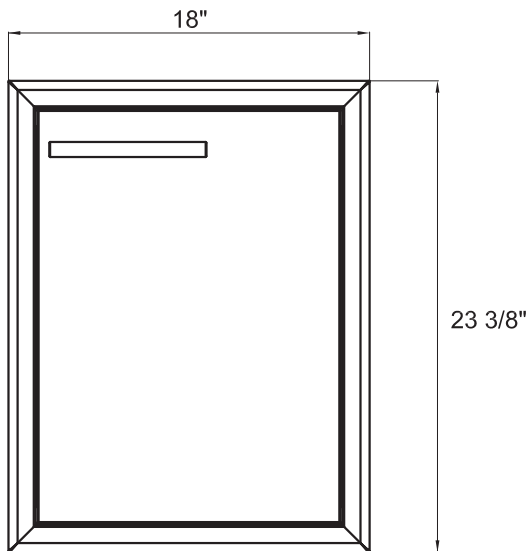

MODEL:
XOG18SDL

PRO-GRADE LUXURY
SINGLE DOOR - LEFT

18
INCH

Overall Dimensions

Width	Height	Depth
18	23 3/8	2 15/16

Cut - Out Dimensions

Width	Height	Depth
13 5/8	19	

MODEL:
XOG18SDR

PRO-GRADE LUXURY
SINGLE DOOR - RIGHT

18
INCH

Overall Dimensions

Width	Height	Depth
18	23 3/8	2 15/16

Cut - Out Dimensions

Width	Height	Depth
13 5/8	19	