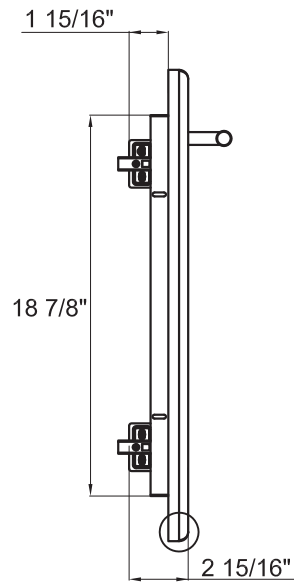

MODEL:
XOG18SDL

PRO-GRADE LUXURY
SINGLE DOOR - LEFT

18
INCH

Overall Dimensions

Width	Height	Depth
18	23 3/8	2 15/16

Cut - Out Dimensions

Width	Height	Depth
13 5/8	19	

MODEL:
XOG18SDR

PRO-GRADE LUXURY
SINGLE DOOR - RIGHT

18
INCH

Overall Dimensions

Width	Height	Depth
18	23 3/8	2 15/16

Cut - Out Dimensions

Width	Height	Depth
13 5/8	19	