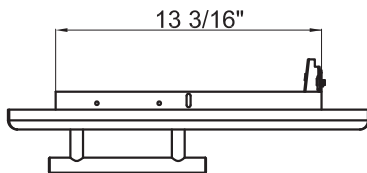

MODEL:
XOG18SDL

PRO-GRADE LUXURY
SINGLE DOOR - LEFT

18
INCH

Overall Dimensions

Width	Height	Depth
18	23 3/8	2 15/16

Cut - Out Dimensions

Width	Height	Depth
13 5/8	19	

MODEL:
XOG18SDR

PRO-GRADE LUXURY
SINGLE DOOR - RIGHT

18
INCH

Overall Dimensions

Width	Height	Depth
18	23 3/8	2 15/16

Cut - Out Dimensions

Width	Height	Depth
13 5/8	19	