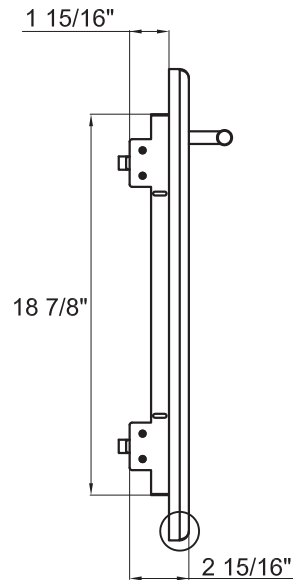

MODEL:
XOG18SDL

PRO-GRADE LUXURY
SINGLE DOOR - LEFT

18
INCH

Overall Dimensions

Width	Height	Depth
18	23 3/8	2 15/16

Cut - Out Dimensions

Width	Height	Depth
13 5/8	19	

MODEL:
XOG18SDR

PRO-GRADE LUXURY
SINGLE DOOR - RIGHT

18
INCH

Overall Dimensions

Width	Height	Depth
18	23 3/8	2 15/16

Cut - Out Dimensions

Width	Height	Depth
13 5/8	19	