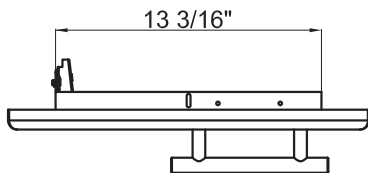

MODEL:
XOG18SDL

PRO-GRADE LUXURY
SINGLE DOOR - LEFT

18
INCH

Overall Dimensions

Width	Height	Depth
18	23 3/8	2 15/16

Cut - Out Dimensions

Width	Height	Depth
13 5/8	19	

MODEL:
XOG18SDR

PRO-GRADE LUXURY
SINGLE DOOR - RIGHT

18
INCH

Overall Dimensions

Width	Height	Depth
18	23 3/8	2 15/16

Cut - Out Dimensions

Width	Height	Depth
13 5/8	19	