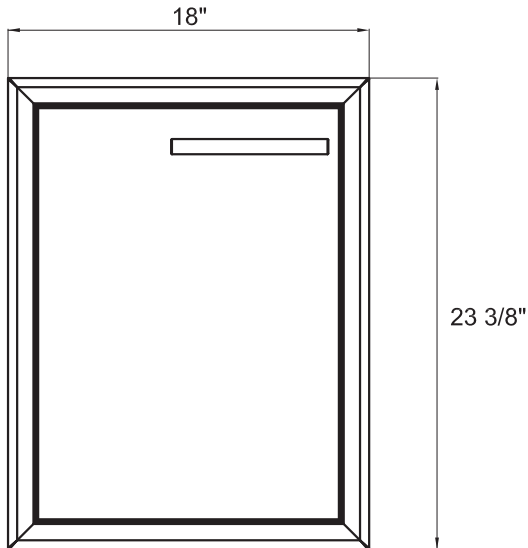

MODEL:
XOG18SDL

PRO-GRADE LUXURY
SINGLE DOOR - LEFT

18
INCH

Overall Dimensions

Width	Height	Depth
18	23 3/8	2 15/16

Cut - Out Dimensions

Width	Height	Depth
13 5/8	19	

MODEL:
XOG18SDR

PRO-GRADE LUXURY
SINGLE DOOR - RIGHT

18
INCH

Overall Dimensions

Width	Height	Depth
18	23 3/8	2 15/16

Cut - Out Dimensions

Width	Height	Depth
13 5/8	19	