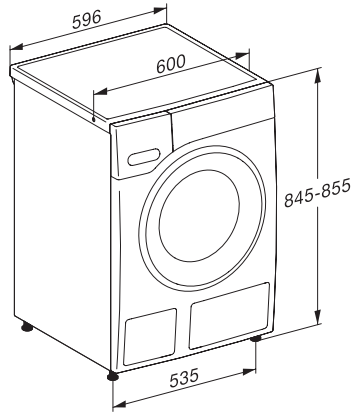

Extra White	•
Darks/Denims	•
Drain/Spin	•
Washing extras	
SoftSteam with steam	•
Acoustic signal	•
Quality	
Suds container	Stainless Steel
Counterweights made of cast iron	•
Safety	
Water protection system	Watercontrol-System
Child lock	•
Lock code	•
Optical interface	•
Technical data	
Dimensions (width) in in. (mm)	23 1/2 (596)
Dimensions (height) in in. (mm)	33 1/2 (850)
Dimensions (depth) in in. (mm)	25 3/8 (643)
Depth with door open in in. (mm)	42 1/2 (1077)
Weight in lbs. (kg)	212 (96)
Total connected load in kW	1.30
Voltage in V	120
Fuse rating in A	15
Frequency in Hz	60
Length of supply lead in ft. (m)	6 (2)

WWD660 WCS TDos

W1 front-loading washing machine:

With TwinDos and Miele@home for smart laundry care and maximum convenience.

W1 drawing, facia 5 degree, measures in mm

W1 drawing, facia 5 degree, measures in mm