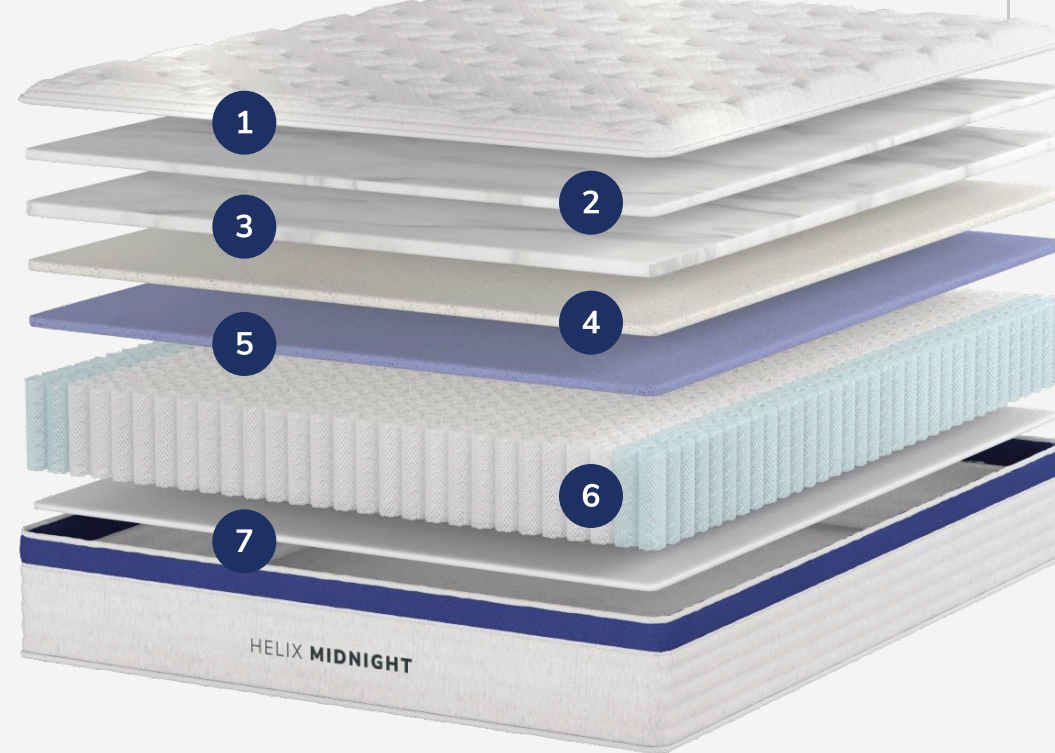

Helix *Midnight*

A hybrid mattress designed with a medium feel.

Learn More

Scan QR code with your smart device to learn even more!

1

GlacioTex™ Cooling Pillow Top

Premium quilted pillow top made with cutting-edge cooling technology.

2

Gel Memory Foam

A premium layer of added pressure relief & luxury comfort on the surface of the mattress.

3

Memory Foam

High-density foam that provides targeted pressure relief and a balanced, medium feel.

4 & 5

Responsive Foam

Additional ergonomic support designed with a medium feel.

6

Steel Coils

Designed to cradle your body while limiting motion transfer. Reinforced lengthwise to provide edge support.

7

DuraDense Foam

Provides enhanced base support and durability to the entire mattress.