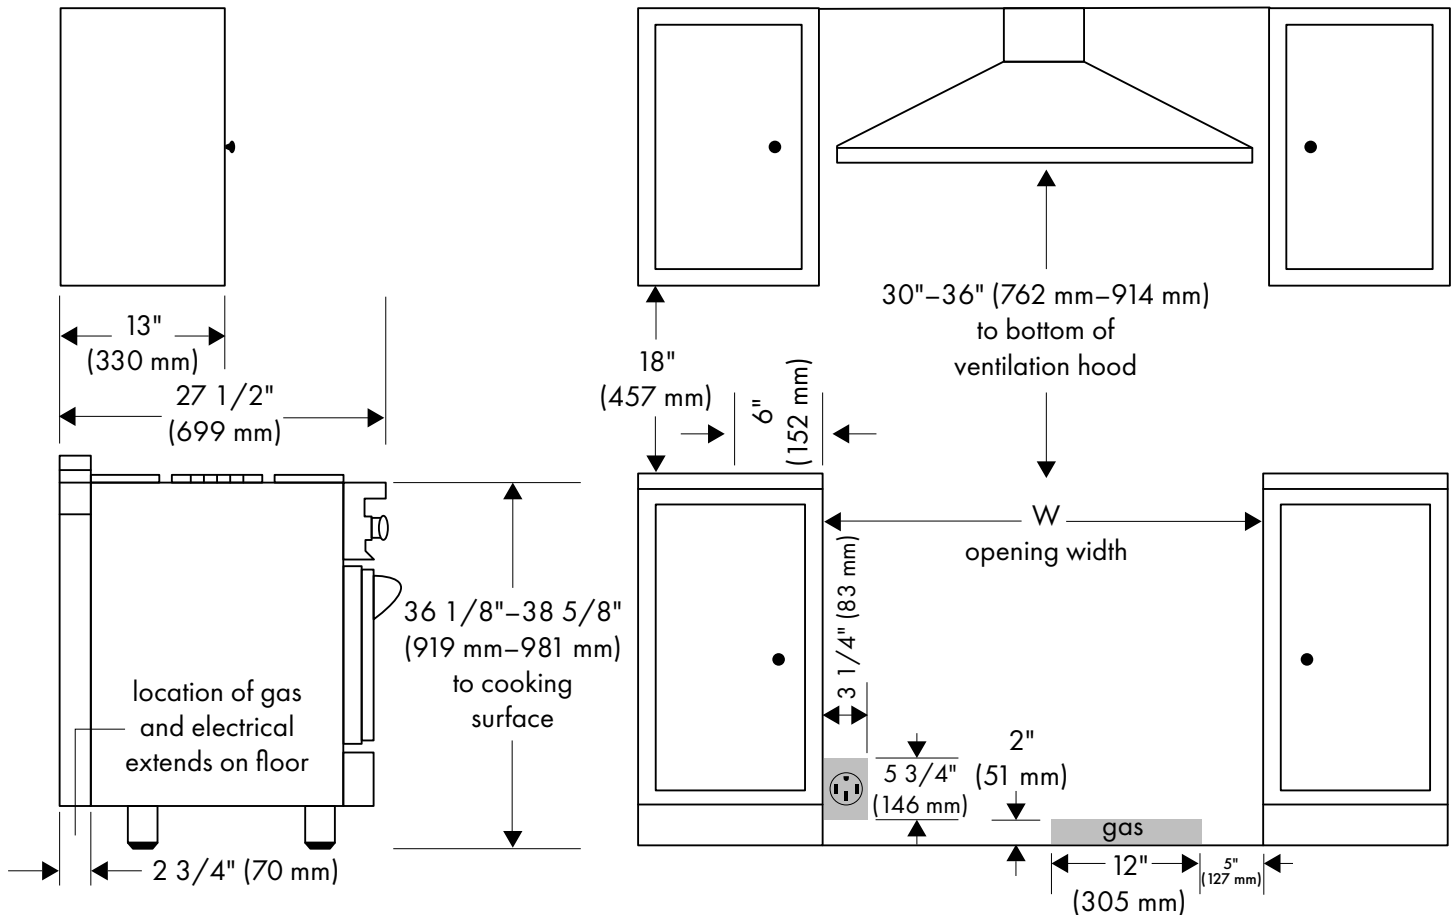

## DIMENSIONS AND WEIGHT

Product Dimensions	47 3/4" W x 27 1/2" D x 36 1/8" H
Cutout Dimensions	48" W x 24" D x 36" H
Product Weight	270 lb (122.47 kg)

# LEGACY RANGE SERIES (RA48)

48 in. 6.0 cu. ft. Dual Fuel Range with 7 Burner Gas Cooktop and Electric Convection Ovens

**ZLINE**  
ATTAINABLE LUXURY®

RANGE SIZE	A	B	C	D	E	F
RA48	47 3/4" (1213 mm)	2" (51 mm)	19" (483 mm)	5" (127 mm)	2" (51 mm)	5 1/2" (140 mm)