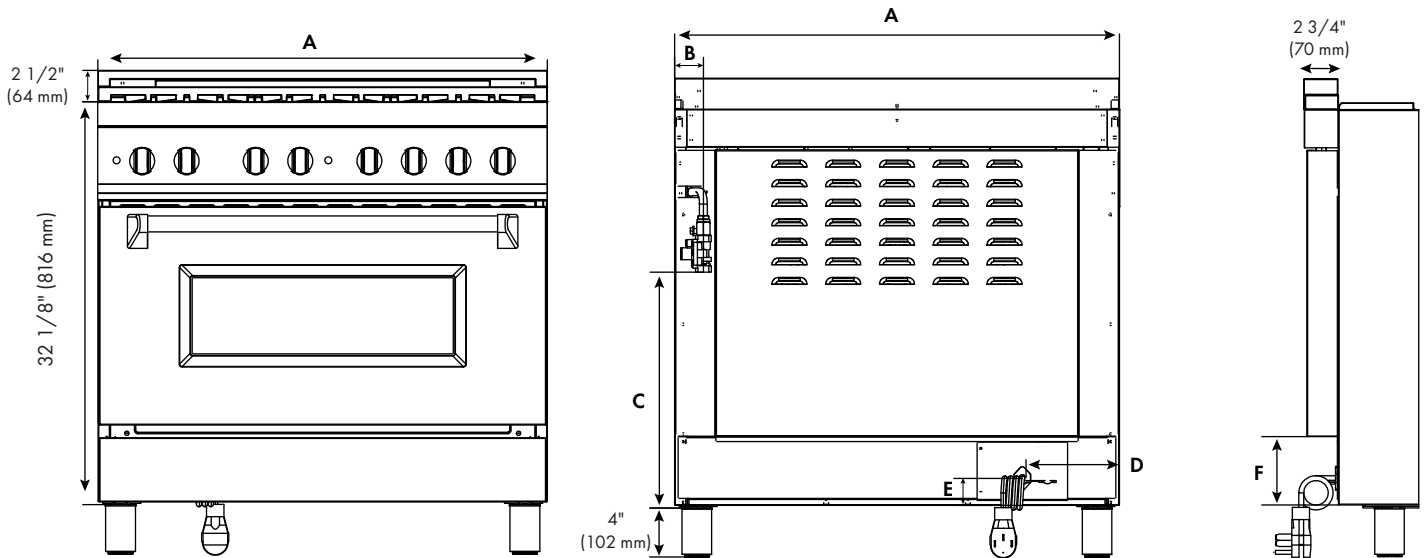

LEGACY RANGE SERIES (RA48)

48 in. 6.0 cu. ft. Dual Fuel Range with 7 Burner Gas Cooktop and Electric Convection Ovens

ZLINE
ATTAINABLE LUXURY®

RANGE SIZE	A	B	C	D	E	F
RA48	47 3/4" (1213 mm)	2" (51 mm)	19" (483 mm)	5" (127 mm)	2" (51 mm)	5 1/2" (140 mm)