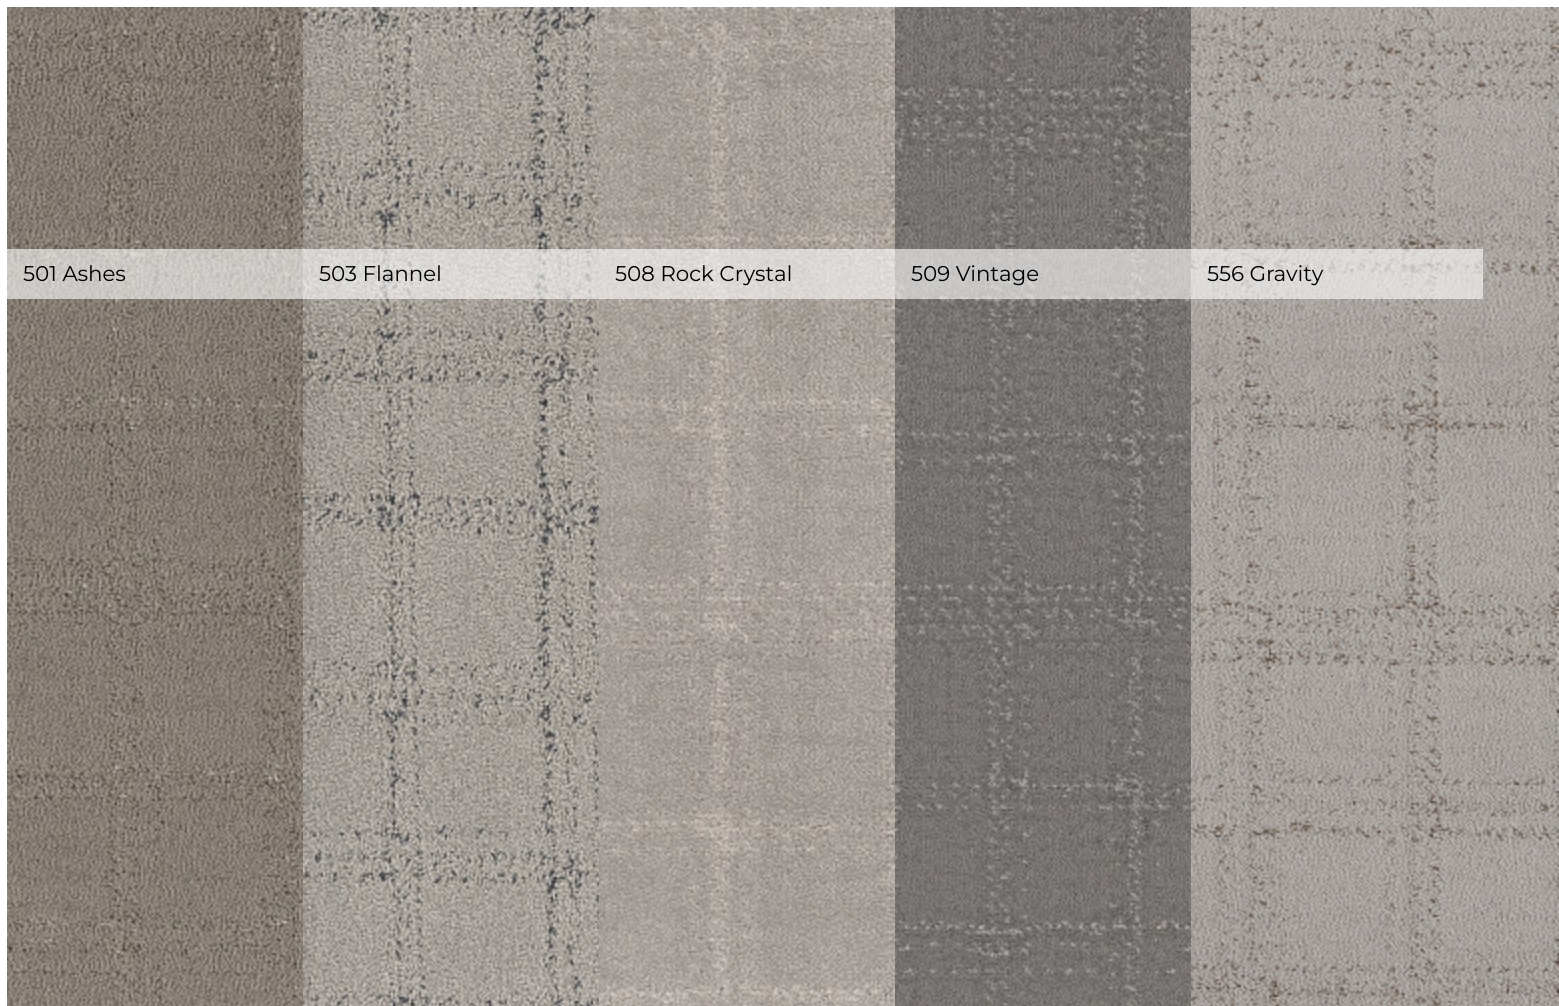

CARPET

NATURAL CALM
Broadloom

402 Refined

	US Units	Metric Units
Style Number	5E589	
Product Type	Broadloom	
Collection	Pet Perfect	
Description	Pattern Loop	
Fiber	100% Anso® High Performance PET	
Dye Method	Predyed	
Primary Backing	Polypropylene	
Secondary Backing	Softbac	
Product Size	12 ft	3.66 m
Face Weight	43.9 oz/yd ²	1488.5 g/m ²
Finished Pile Thickness	0.36 in	9.14 mm
Gauge	1/10 in	39.4 per 10 cm
Tufts	9.6 per in	38 per 10 cm
Density	4390 oz/yd ³	0.162 g/cm ³
Twist Information	5.20	
Number of Colors	15	
Pattern Repeat	18 in W X 38 in L	45.72 cm W X 96.52 cm L
Pill Test	Pass	
Durability Rating	3.75	
Warranty	Shaw 20 Year Warranty With Stairs	
Environmental	CRI Certification (GLP9970)	

Colors

501 Ashes

503 Flannel

508 Rock Crystal

509 Vintage

556 Gravity