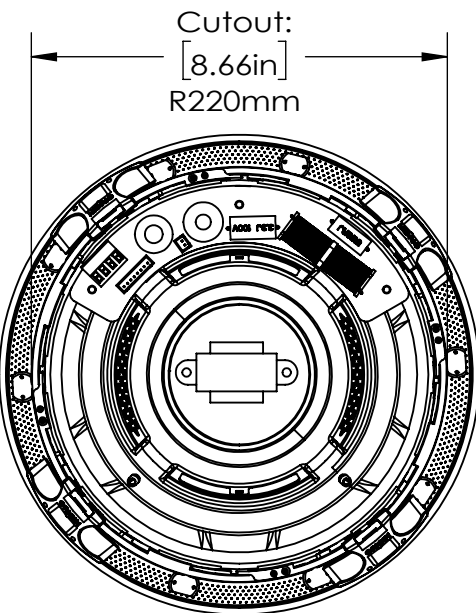

[9.61in]
244mm

[10.00in]
∅ 254mm

[4.82in]
122.5mm

[5.26in]
133.6mm

Origin Acoustics
6975 S Decatur Blvd
Suite 140
Las Vegas, NV 89118

844-ORIGIN1 (674-4461)
www.originacoustics.com

D61T

SCALE:1:4