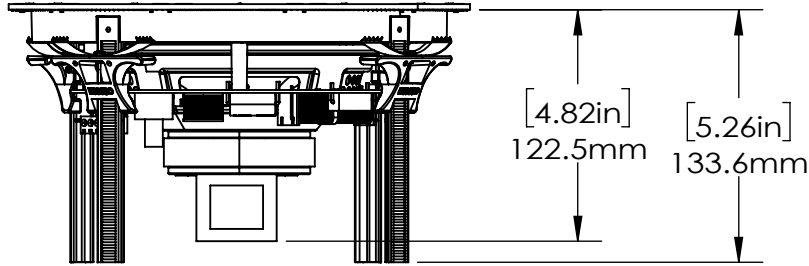

[9.61in]
244mm

[10.00in]
∅ 254mm

[4.82in]
122.5mm

[5.26in]
133.6mm

Origin Acoustics
6975 S Decatur Blvd
Suite 140
Las Vegas, NV 89118

844-ORIGIN1 (674-4461)
www.originacoustics.com

D61T

SCALE:1:4