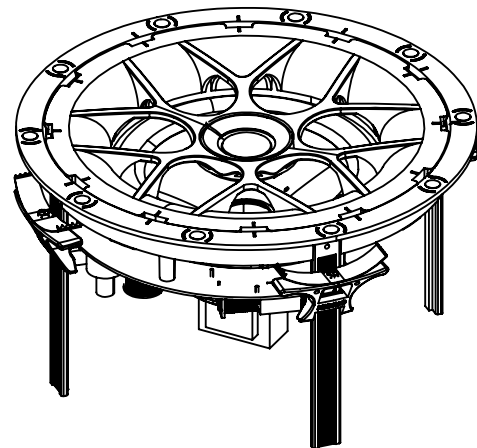

[9.61in]
244mm

[10.00in]
∅ 254mm

[4.82in]
122.5mm

[5.26in]
133.6mm

Origin Acoustics
6975 S Decatur Blvd
Suite 140
Las Vegas, NV 89118

844-ORIGIN1 (674-4461)
www.originacoustics.com

D61T

SCALE:1:4