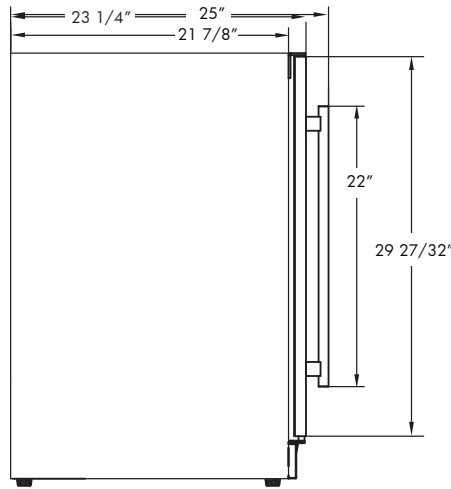

# 24" DUAL ZONE WINE COOLER

\*Specify **R** for right hand hinge - or - **L** for left hand hinge

FRONT  
RIGHT HAND HINGE MODEL SHOWN

SIDE

## SPECIFICATIONS

THE 6' FLAT PLUG POWER CORD SUPPLIED ON YOUR XO WINE COOLER ENSURES AN EASY FLUSH INSTALLATION

<b>Size</b>	24"
<b>Dimensions</b>	23 7/8"W x 34 1/8"H x 23 1/4"D
<b>Installation Type</b>	Built-in / Freestanding
<b>Refrigerant Type</b>	R600a
<b>Electrical</b>	115V 60Hz 1.5A USE DEDICATED 15A CIRCUIT
<b>Temperature Range</b>	Lower Zone: 50° - 64° F HOLDS UP TO (30) 750ml BOTTLES Upper Zone: 41° - 50° F HOLDS UP TO (16) 750ml BOTTLES