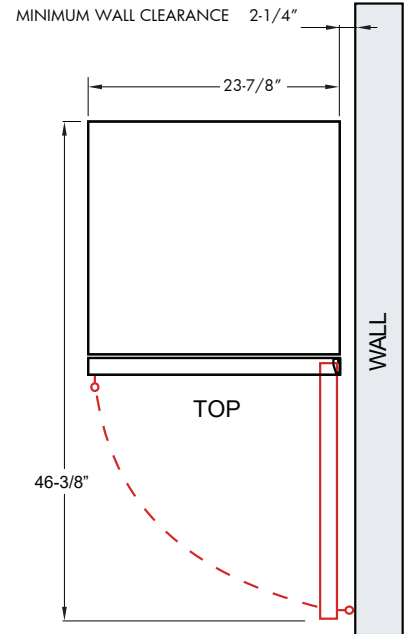

# 24" DUAL ZONE WINE COOLER

\*Specify **R** for right hand hinge - or - **L** for left hand hinge

FRONT  
RIGHT HAND HINGE MODEL SHOWN

SIDE

## SPECIFICATIONS

THE 6' FLAT PLUG POWER CORD SUPPLIED ON YOUR XO WINE COOLER ENSURES AN EASY FLUSH INSTALLATION

<b>Size</b>	24"
<b>Dimensions</b>	23 7/8"W x 34 1/8"H x 23 1/4"D
<b>Installation Type</b>	Built-in / Freestanding
<b>Refrigerant Type</b>	R600a
<b>Electrical</b>	115V 60Hz 1.5A USE DEDICATED 15A CIRCUIT
<b>Temperature Range</b>	Lower Zone: 50° - 64° F HOLDS UP TO (30) 750ml BOTTLES Upper Zone: 41° - 50° F HOLDS UP TO (16) 750ml BOTTLES