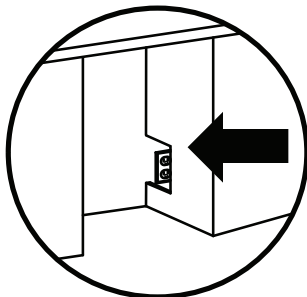

TIP:
IN TIGHT INSTALLATIONS CUT THROUGH AN ADJACENT CABINET WALL TO REACH AN OUTLET INSTALLED THERE

XOU24WDZGS_SPECreVA
9/2019
Not responsible for typographical errors or misprints

XO the next level
in luxury appliances
www.xoappliance.com

XO is exclusively distributed through
EASTERN MARKETING CORP.
24 Eisenhower Parkway, Roseland, NJ 07068
p. 973.403.8900