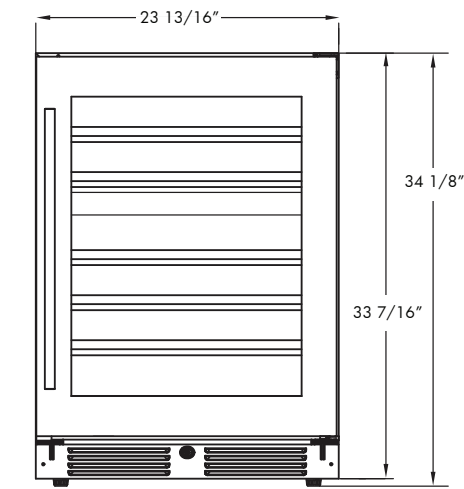

# 24" DUAL ZONE WINE COOLER

\*Specify **R** for right hand hinge - or - **L** for left hand hinge

FRONT  
RIGHT HAND HINGE MODEL SHOWN

SIDE

## SPECIFICATIONS

THE 6' FLAT PLUG POWER CORD SUPPLIED ON YOUR XO WINE COOLER ENSURES AN EASY FLUSH INSTALLATION

<b>Size</b>	24"
<b>Dimensions</b>	23 7/8"W x 34 1/8"H x 23 1/4"D
<b>Installation Type</b>	Built-in / Freestanding
<b>Refrigerant Type</b>	R600a
<b>Electrical</b>	115V 60Hz 1.5A USE DEDICATED 15A CIRCUIT
<b>Temperature Range</b>	Lower Zone: 50° - 64° F HOLDS UP TO (30) 750ml BOTTLES Upper Zone: 41° - 50° F HOLDS UP TO (16) 750ml BOTTLES