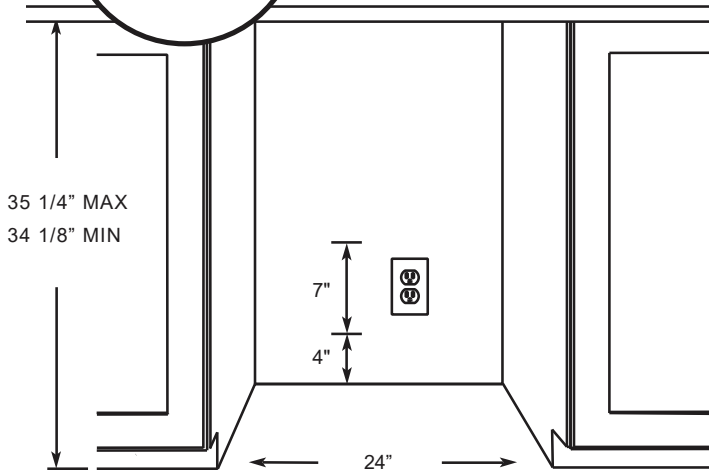

# 24" DUAL ZONE WINE COOLER

\*Specify **R** for right hand hinge - or - **L** for left hand hinge

FRONT  
RIGHT HAND HINGE MODEL SHOWN

SIDE

## SPECIFICATIONS

THE 6' FLAT PLUG POWER CORD SUPPLIED ON YOUR XO WINE COOLER ENSURES AN EASY FLUSH INSTALLATION

<b>Size</b>	24"
<b>Dimensions</b>	23 7/8"W x 34 1/8"H x 23 1/4"D
<b>Installation Type</b>	Built-in / Freestanding
<b>Refrigerant Type</b>	R600a
<b>Electrical</b>	115V 60Hz 1.5A USE DEDICATED 15A CIRCUIT
<b>Temperature Range</b>	Lower Zone: 50° - 64° F HOLDS UP TO (30) 750ml BOTTLES Upper Zone: 41° - 50° F HOLDS UP TO (16) 750ml BOTTLES