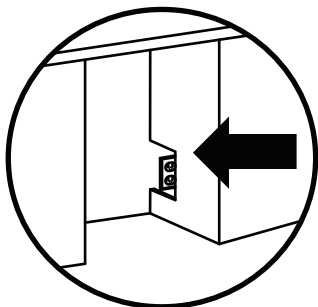

TIP:
IN TIGHT INSTALLATIONS CUT THROUGH AN ADJACENT CABINET WALL TO REACH AN OUTLET INSTALLED THERE

XOU15BCSF_SPECreVA
9/2019
Not responsible for typographical errors or misprints

XO the next level in luxury appliances
www.xoappliance.com

XO is exclusively distributed through EASTERN MARKETING CORP.
24 Eisenhower Parkway, Roseland, NJ 07068
p. 973.403.8900