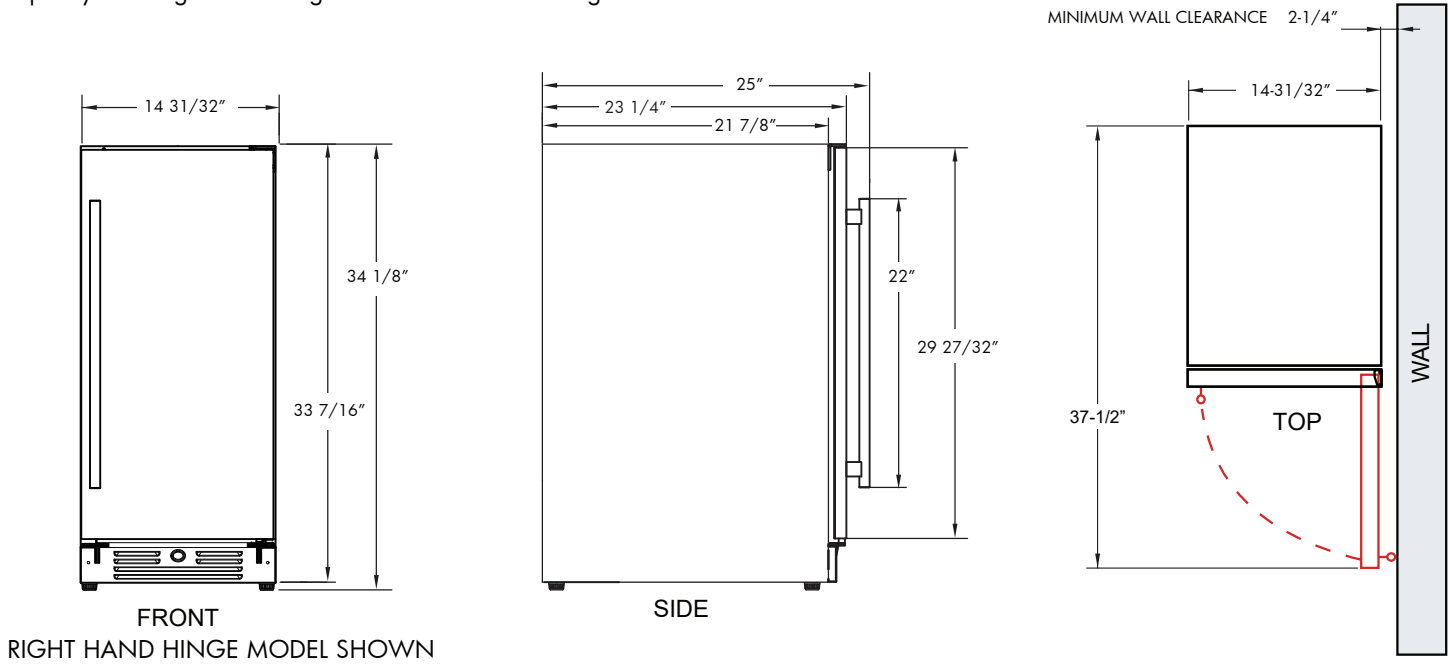

XO

EASY TO STORE
EASY TO FIND

XOU15BCSF

BEVERAGE CENTER | REFRIGERATOR

**FIND
EVERYTHING
FAST**

Clear glass shelves fully extend to reveal their contents and easily adjust to 15 different heights to accommodate your needs.

Removable 3 Bottle Wine Cradle included.

Optional Pro Style handle included

STORE UP TO 66 (12oz) CANS - READY TO SERVE AT 34° to 50° F
AND STILL FIND JUST WHAT YOU ARE LOOKING FOR

Your XO Beverage Center comes with clear glass - glide out shelves. No more fumbling about or emptying shelves to find what you are looking for. Simply extend the shelf out to see what is in the back. Because beverages come in all shapes and sizes, you can quickly and easily adjust the height of the shelves to 6 different positions.

www.xoappliance.com

MODEL: XOU15BCSF_*

15" BEVERAGE CENTER

*Specify **R** for right hand hinge - or - **L** for left hand hinge

ROUGH-IN

SPECIFICATIONS

THE 6' FLAT PLUG POWER CORD SUPPLIED ON YOUR XO WINE COOLER ENSURES AN EASY FLUSH INSTALLATION

Size	15"
Dimensions	14 31/32"W x 34 1/8"H x 23 1/4"D
Installation Type	Built-in / Freestanding
Refrigerant Type	R600a
Electrical	115V 60Hz 1.5A USE DEDICATED 15A CIRCUIT
Temperature Range	34° - 50° F HOLDS UP TO (66) 12oz CANS