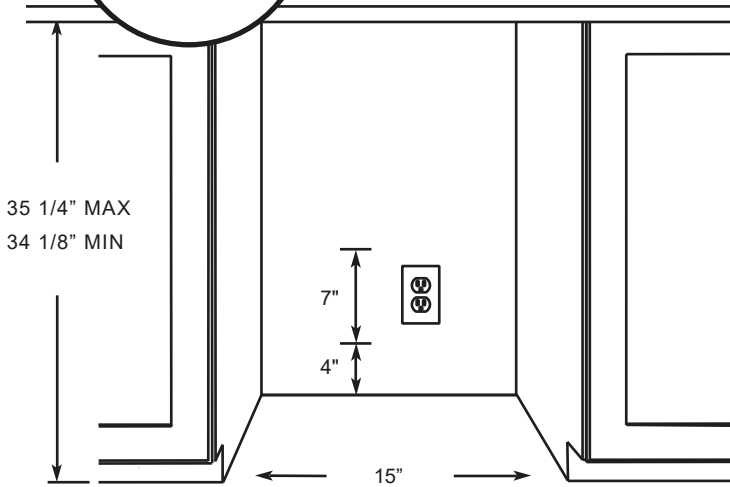

Removable 3 Bottle Wine Cradle included.

Optional Pro Style handle included

STORE UP TO 66 (12oz) CANS - READY TO SERVE AT 34° to 50° F
AND STILL FIND JUST WHAT YOU ARE LOOKING FOR

Your XO Beverage Center comes with clear glass - glide out shelves. No more fumbling about or emptying shelves to find what you are looking for. Simply extend the shelf out to see what is in the back. Because beverages come in all shapes and sizes, you can quickly and easily adjust the height of the shelves to 6 different positions.

www.xoappliance.com

MODEL: XOU15BCSF_*

15" BEVERAGE CENTER

*Specify **R** for right hand hinge - or - **L** for left hand hinge

ROUGH-IN

SPECIFICATIONS

THE 6' FLAT PLUG POWER CORD SUPPLIED ON YOUR XO WINE COOLER ENSURES AN EASY FLUSH INSTALLATION

Size	15"
Dimensions	14 31/32"W x 34 1/8"H x 23 1/4"D
Installation Type	Built-in / Freestanding
Refrigerant Type	R600a
Electrical	115V 60Hz 1.5A USE DEDICATED 15A CIRCUIT
Temperature Range	34° - 50° F HOLDS UP TO (66) 12oz CANS