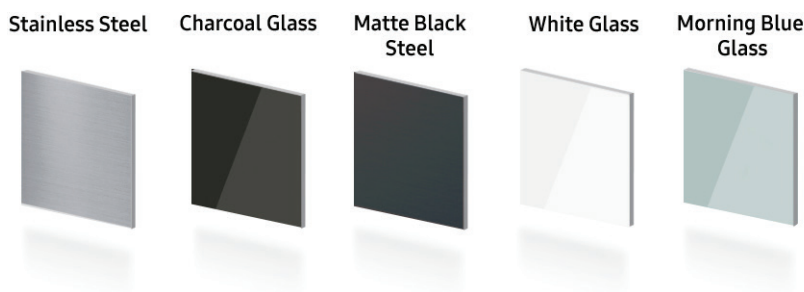

RA-F18DU3

SAMSUNG

Bespoke 3-Door French Door Refrigerator Panel - Top Panel

Design a refrigerator that's uniquely you.

Personalize your Bespoke 3-Door French Door Refrigerator with customizable and changeable refrigerator door panels. Choose from a range of colors and either steel or glass finishes, to design a refrigerator that expresses your personal style. If you want to update your décor, you can simply change the color of your refrigerator by choosing new panels.

Bespoke Panel Color Selection

Product Dimensions & Weight (WxHxD)

Dimensions: 17⁵/₈" x 42¹/₈" x 3³/₄"

Steel Panel Weight: 6.27 lbs

Glass Panel Weight: 9.97 lbs

Shipping Dimensions & Weight (WxHxD)

Dimensions: 21¹/₈" x 45¹/₄" x 1⁷/₈"

Steel Panel Weight: 8.47 lbs

Glass Panel Weight: 12.17 lbs

| Color | Model # | UPC Code |
|--------------------|-------------|--------------|
| Stainless Steel | RA-F18DU3QL | 887276628721 |
| Charcoal Glass | RA-F18DU333 | 887276628691 |
| Matte Black Steel | RA-F18DU3MT | 887276628523 |
| White Glass | RA-F18DU312 | 887276628677 |
| Morning Blue Glass | RA-F18DU3CM | 887276629490 |