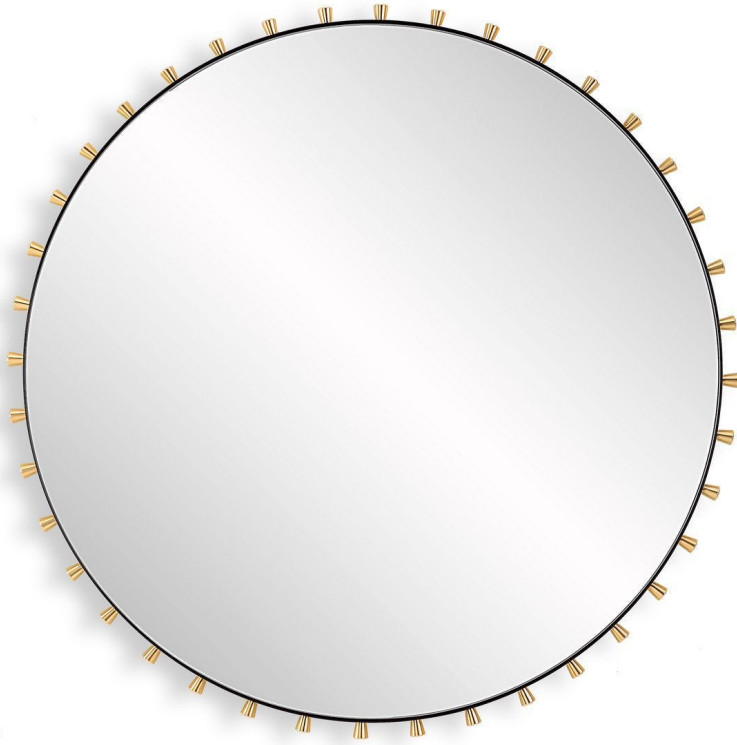

UTTERMOST

Cosmopolitan Round Mirror

SKU: 09936

This modern round mirror features a iron frame finished in matte black, adorned with brass plated tapered round pegs surrounding a floating polished edged mirror.

Specifications

Dimensions: 37 W X 37 H X 2 D (in)

Weight: 36 lbs

Ship via: Oversize