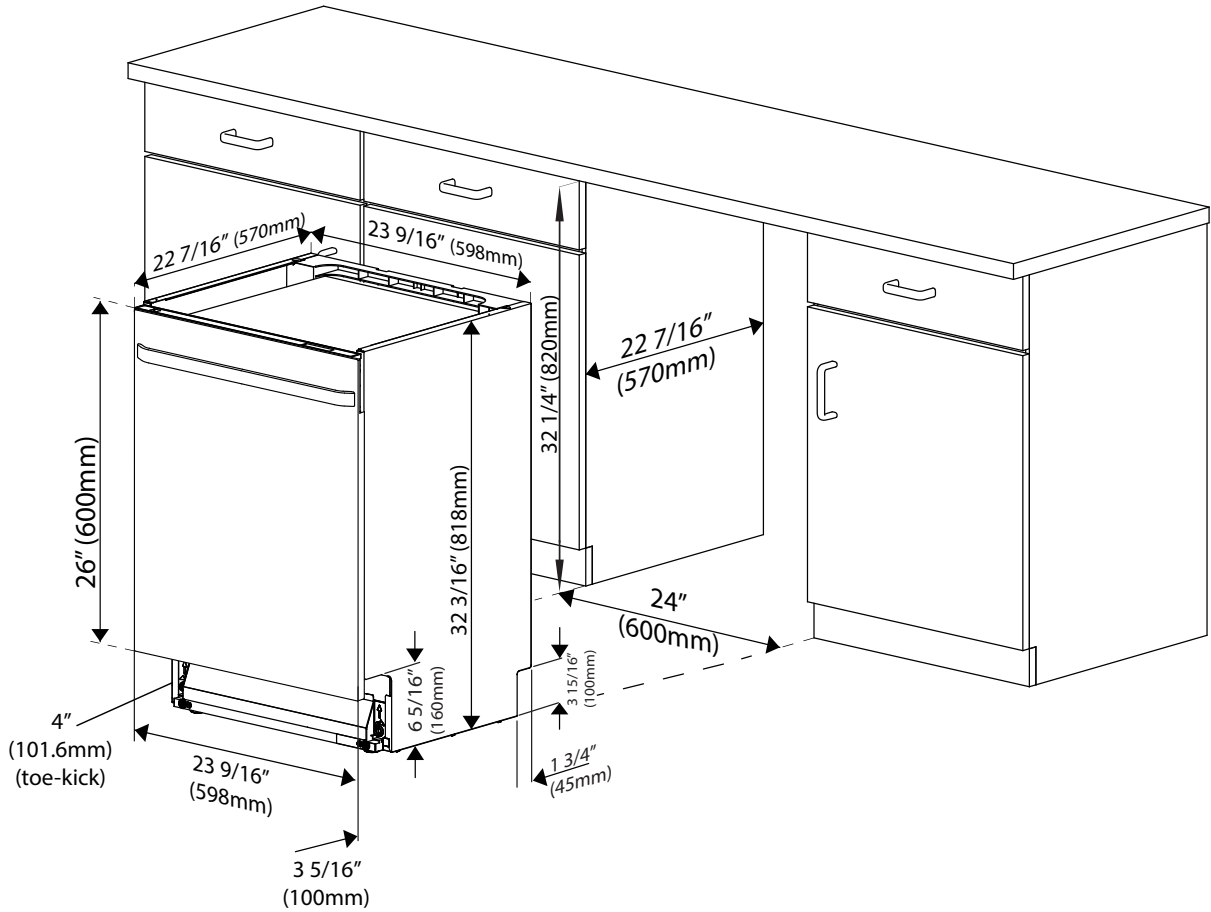

DDN25401X

Top Control, Bar Handle Dishwasher, 5 programs, 48 dBA

NOTE TO THE INSTALLER: All height, width, and depth dimensions are shown in inches (as well as metric). Beko U.S., Inc. reserves the absolute and unrestricted right to change product materials and specifications, at any time, without notice. Please visit our website, www.BekoAppliances.com, or call 888.352.2356 to verify the latest specifications with final dimensional data and other details prior to installation and making a cutout. Applicable product limited warranty information may be found in accompanying product materials, or you may contact your account manager for further details. Proper installation is the responsibility of the installer. Product failure due to improper installation is not covered under the Limited Warranty.