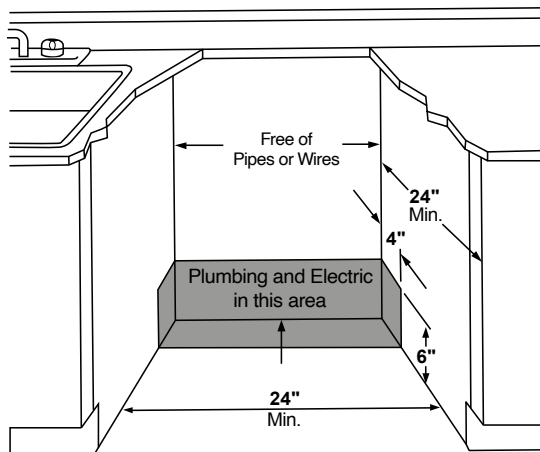

DDN25401X

Top Control, Bar Handle Dishwasher, 5 programs, 48 dBA

NOTE TO THE INSTALLER: All height, width, and depth dimensions are shown in inches (as well as metric). Beko U.S., Inc. reserves the absolute and unrestricted right to change product materials and specifications, at any time, without notice. Please visit our website, www.BekoAppliances.com, or call 888.352.2356 to verify the latest specifications with final dimensional data and other details prior to installation and making a cutout. Applicable product limited warranty information may be found in accompanying product materials, or you may contact your account manager for further details. Proper installation is the responsibility of the installer. Product failure due to improper installation is not covered under the Limited Warranty.