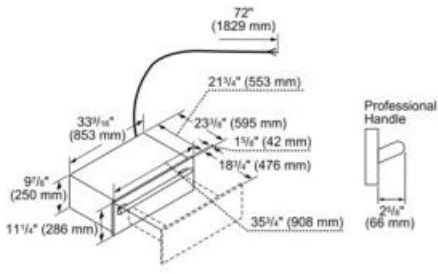

INNOVATION

- NEW SoftClose® drawer door. Ultra smooth closing of the warming drawer. Thermador exclusive feature

PERFORMANCE

- Telescopic ball-bearing rails offer smooth handling and support up to 55 lbs
- Warming Mode with three convenient temperature settings
- Powerful 400-watt convection heater
- Spacious 3.1 cu.ft. cavity holds up to 48 dinner plates
- Exclusive glass ceramic surface features numerous conducting paths which ensure quick and even heating
- State-of-the-art glass ceramic heating surface with powerful 780W element heats surface more evenly compared to standard warming drawer
- Heat large stacks of plates evenly, quickly and effortlessly
- Glass ceramic surface for easy cleaning
- Hot surface indicator for added safety
- Drawer has open sides for easy and convenient access
- Automatic shut-off timer

Amps (A)	15
Approval certificates	CSA
Plug type	120V-3 prong
Net weight (lbs)	83
Power output heating	1.080
Power level	high, low, medium, plate
Temperature control	electronic
Time control	electronic