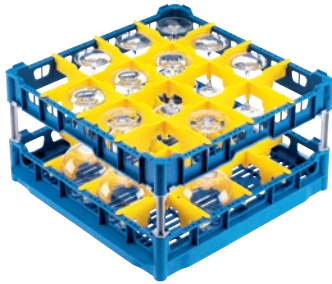

U 544 Basket

with high top frame for the optimum loading of 16 glasses up to 9 inches tall.

- With 16 compartments
- Compartment size 4 1/2 (113) in (mm) x 4 1/2 (113) in (mm) mm
- Includes extender set comprising short and long extenders
- Height adjustable top frame extendable up to 9.1 inches
- Width 19.7, depth 19.7 inches
width with Gastronorm sides 20.9 inches

U 544
Basket

with high top frame for the optimum loading of 16 glasses up to 9 inches tall.

EAN: 4002514278766 / Material number: 06984190 / Old Material Number: 67654401D

Product category	
Basket for glasses	•
Product characteristics	
Material	Plastic
Color	Blue, Yellow
Number of compartments	16
Compartment width in inches	4 1/2 (113)
Compartment length in inches	4 1/2 (113)
Capacity	
Glasses 5 1/2"-6 7/8" (140-175 mm) high [number]	16
Glasses 7 7/8"-9 1/16" (200-230 mm) high [number]	16
Standard electrical connection	
Number of phases	0
Voltage in V	0
Frequency in Hz	0
Total rated load in kW	0.00
Fuse rating in A	0
Dimensions and weight	
External dimensions, net height in inches	266
External dimensions, net width in inches	500
External dimensions, net depth in inches	500
External dimensions, gross height in inches	6 3/4 (170)
External dimensions, gross width in inches	7 1/2 (190)
External dimensions, gross depth in inches	10 1/4 (260)
Net weight in lbs	7 (3.10)
Gross weight in lbs	8 (3.60)