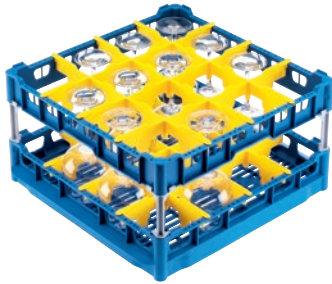

U 544 Basket

with high top frame for the optimum loading of 16 glasses up to 9 inches tall.

- With 16 compartments
- Compartment size 4 1/2 (113) in (mm) x 4 1/2 (113) in (mm) mm
- Includes extender set comprising short and long extenders
- Height adjustable top frame extendable up to 9.1 inches
- Width 19.7, depth 19.7 inches
width with Gastronorm sides 20.9 inches

U 544
Basket

with high top frame for the optimum loading of 16 glasses up to 9 inches tall.

EAN: 4002514278766 / Material number: 06984190 / Old Material Number: 67654401D

Product category	
Basket for glasses	•
Product characteristics	
Material	Plastic
Color	Blue, Yellow
Number of compartments	16
Compartment width in inches	4 1/2 (113)
Compartment length in inches	4 1/2 (113)
Capacity	
Glasses 5 1/2"-6 7/8" (140-175 mm) high [number]	16
Glasses 7 7/8"-9 1/16" (200-230 mm) high [number]	16
Standard electrical connection	
Number of phases	0
Voltage in V	0
Frequency in Hz	0
Total rated load in kW	0.00
Fuse rating in A	0
Dimensions and weight	
External dimensions, net height in inches	266
External dimensions, net width in inches	500
External dimensions, net depth in inches	500
External dimensions, gross height in inches	6 3/4 (170)
External dimensions, gross width in inches	7 1/2 (190)
External dimensions, gross depth in inches	10 1/4 (260)
Net weight in lbs	7 (3.10)
Gross weight in lbs	8 (3.60)