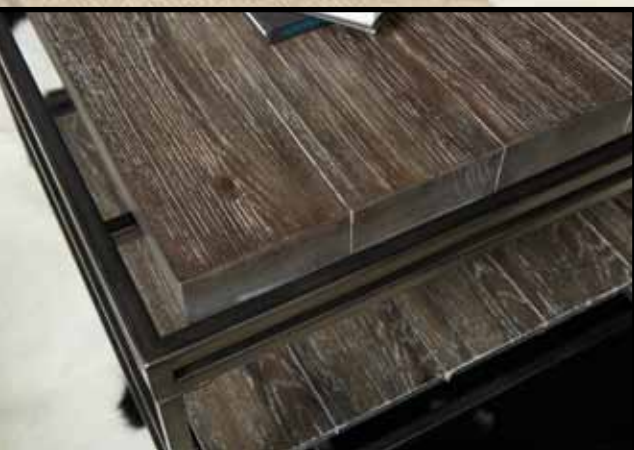

975 Farrell Collection

H A M M A R Y®