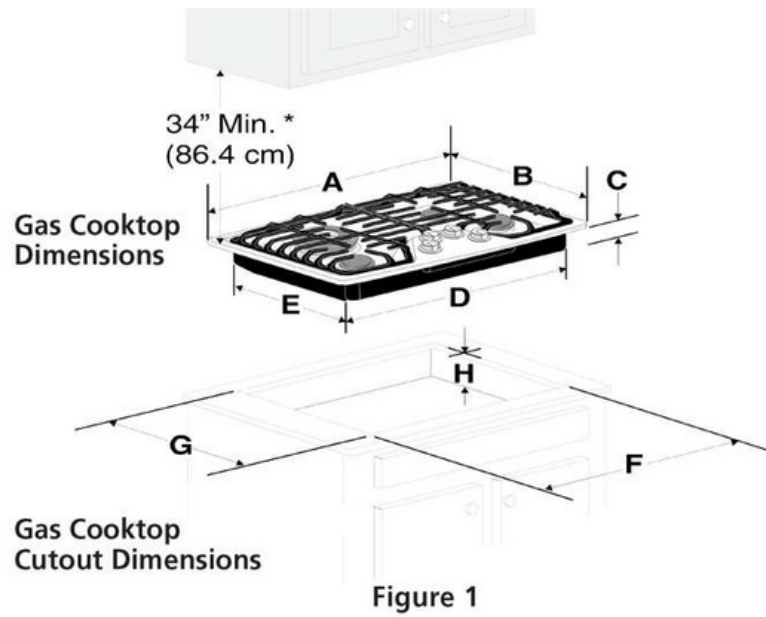

Cooktop

Cooking Surface Type	Gas
Grate Material	Cast Iron
Grate Quantity	2
Grate Style	Continuous

Display

Control Location	Front
------------------	-------

Dimensions and Volume

Height	2 7/16"
Width	30"
Depth	21"
Cutout Height	7 1/2"
Maximum Cutout Width	29 5/16"
Minimum Cutout Width	27 1/4"
Maximum Cutout Depth	20"
Minimum Cutout Depth	19"

Safety Certifications and Approvals

CSA Listed	Yes
UL Listed	Yes

Installation Diagram

PRODUCT DIMENSIONS

MODEL	A. WIDTH	B. DEPTH	C. HEIGHT	D. BOX WIDTH	E. BOX DEPTH
30" Gas Cooktop	30" (76.2 cm)	21" (53.3 cm)	2 7/16" (6.2 cm)	27" (68.6 cm)	18 7/8" (47.9 cm)

CUTOUT DIMENSIONS

MODEL	F. WIDTH		G. DEPTH		H. HEIGHT BELOW COOKTOP
	MINIMUM	MAXIMUM	MINIMUM	MAXIMUM	
30" Gas Cooktop	27 1/4" (69.2 cm)	29 5/16" (74.3 cm)	19" (48.3 cm)	20" (50.8 cm)	7.5" (19.0 cm)