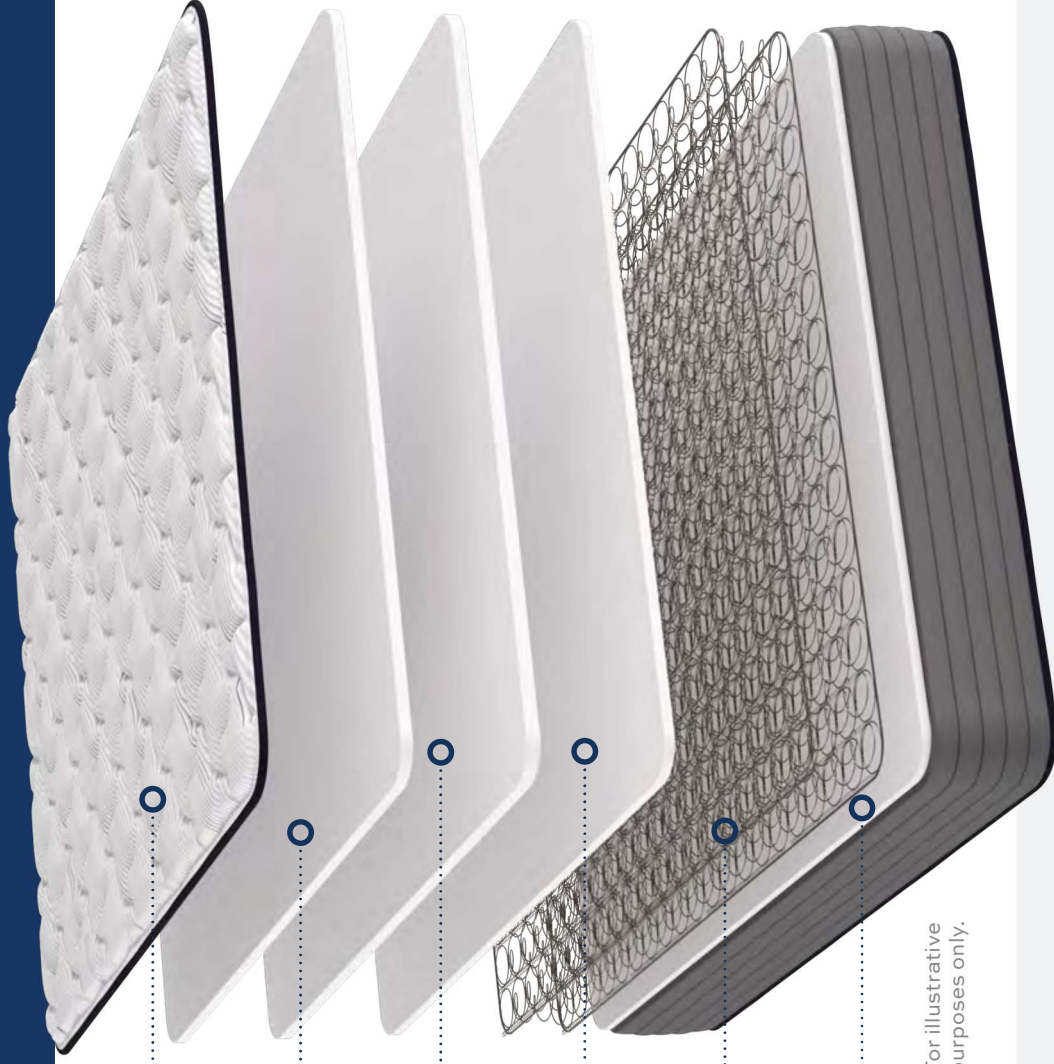

Brenton

MEDIUM

Cooling Cover Premium blend of high-quality fabrics with cool-to-the-touch properties.

Super-Soft Quilt Foam Super-soft foam quilted into the cover for an exceptional sleep surface.

1" HD Comfort Foam Our high-density foams use our Comfort-lock® process to provide longer lasting comfort.

3/4" HD Comfort Foam Our high-density foams use our Comfort-lock® process to provide longer lasting comfort.

5" Verticoil Edge® Strong perimeter and consistent coverage across the entire surface of the bed, reduces sagging and roll-off.

HD Base Support Foam The shock absorbing high-density base foam reduces motion transfer and provides long-lasting support.

For illustrative purposes only.

Overall Height:
8"
Plus or Minus 1/2"

Comfort Level: