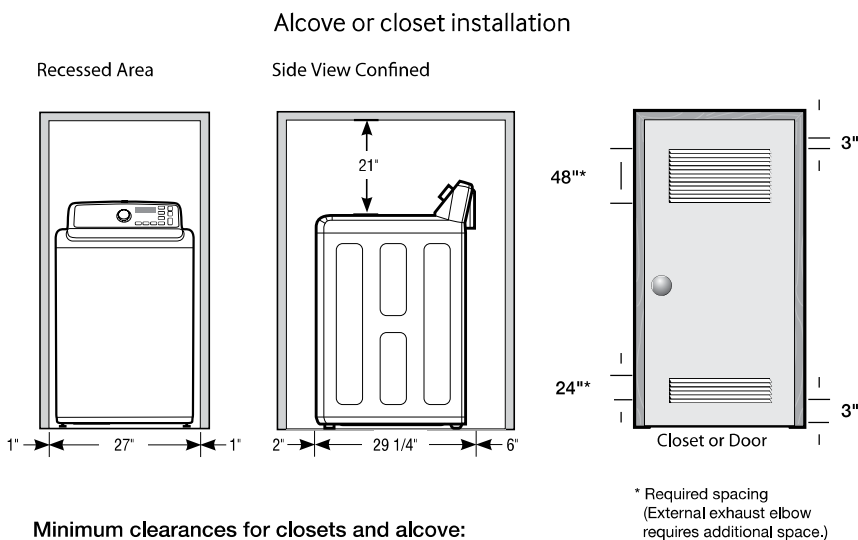

Minimum clearances for closets and alcove:

Sides - 1"
Top - 21"
Rear - 6"
Closet Front - 2"

If the washer and dryer are installed together, the closet front must have at least a 72 in² (465 cm²) unobstructed air opening. Your washer alone does not require a specific air opening.

Dimensions: 27" x 44" x 29 1/4"

Weight: 118 lbs

Shipping Dimensions & Weight (WxHxD)

Dimensions: 29 1/2" x 46 1/2" x 31"

Weight: 130 lbs

Color	Model #	UPC Code
White	WA40J3000AW	887276086989

Matching Dryer (Electric/Gas)