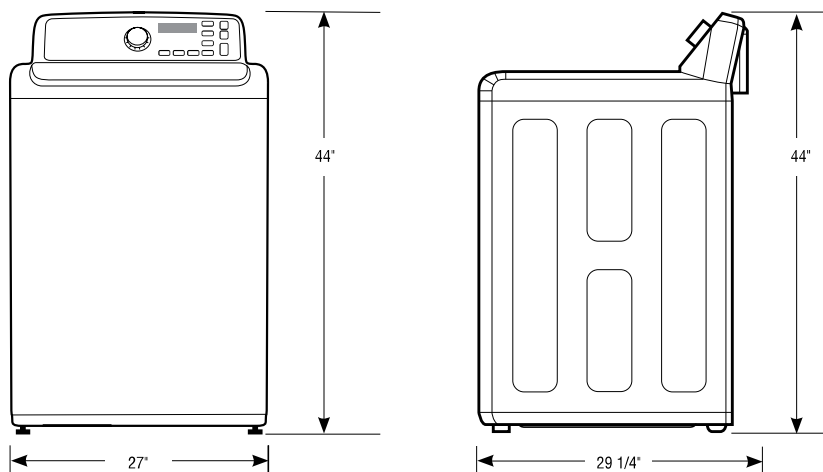

Dimensions

SAMSUNG

Actual color may vary. Design, specifications, and color availability are subject to change without notice. Non-metric weights and measurements are approximate.

©2015 Samsung Electronics America, Inc. 85 Challenger Road, Ridgefield Park, NJ 07660. Tel: 800-SAMSUNG. samsung.com. Samsung is a registered trademark of Samsung Electronics Co., Ltd.