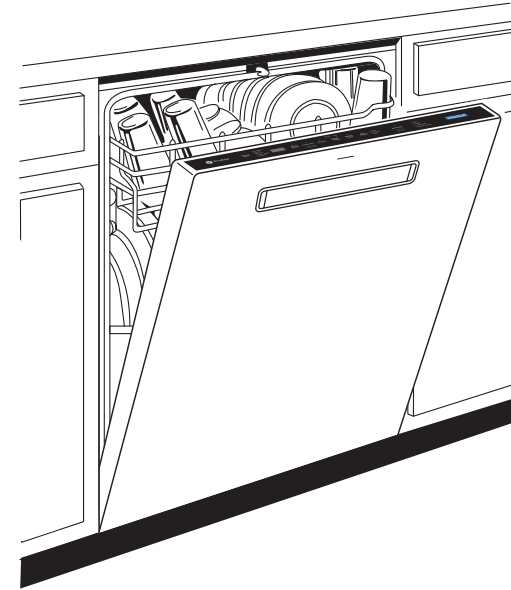

Active Flood Protect - To prevent potential overflows, a sensor detects when the water is too high and pumps it out until a safe level is reached.

4 Bottle Wash Jets - This dishwasher with bottle jets ensures a deep clean for tall items, narrow glasses, jars and more. In the upper rack, each of the 4 bottle wash jets directs water and detergent inside to effectively wash hard-to-reach areas.

Steam + Sani - Save time with a high-temperature cycle that steams and sanitizes to loosen tough soils before the wash cycle begins, reducing bacteria by 99.999% without pre-rinsing or soaking.

Piranha™ Hard Food Disposer - The Piranha™ Hard Food Disposer lets you use your dishwasher without pre-rinsing. Its stainless steel impellers rotate to pulverize food particles and an anti-jamming design makes sure wash arms stay unclogged.

44 dBA Dishwasher - Get reliable wash performance and a deep clean without unwanted noise thanks to this super-silent 44 dBA dishwasher.

Extra-Large Capacity - Have enough space for 16 place settings and large dishware in this extra-large capacity dishwasher, making cleanup after large gatherings a breeze.

Notification Bar - Always know the status of your clean with this notification display dishwasher feature. A bright bar illuminates different colors to indicate the status of the cycle.

Model PDP715SYVFS - Fingerprint Resistant Stainless