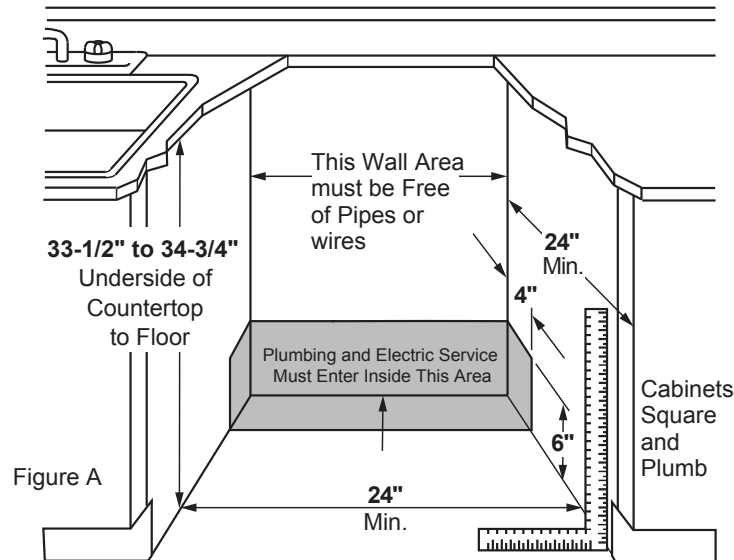

PDP715SYV

GE Profile™ Series Stainless Steel Interior Dishwasher with Microban® Antimicrobial Technology

DIMENSIONS AND INSTALLATION INFORMATION (IN INCHES)

ELECTRICAL RATING

Voltage AC.....	120
Hertz.....	60
Total connected load amperage	7.8
Calrod® heater watts max.....	800/500

For use on adequately wired 120-volt, 7.8-amp circuit having 2-wire service with a separate ground wire. This appliance must be grounded for safe operation.

INSTALLATION INFORMATION: Before installing, consult installation instructions packed with product for current dimensional data.