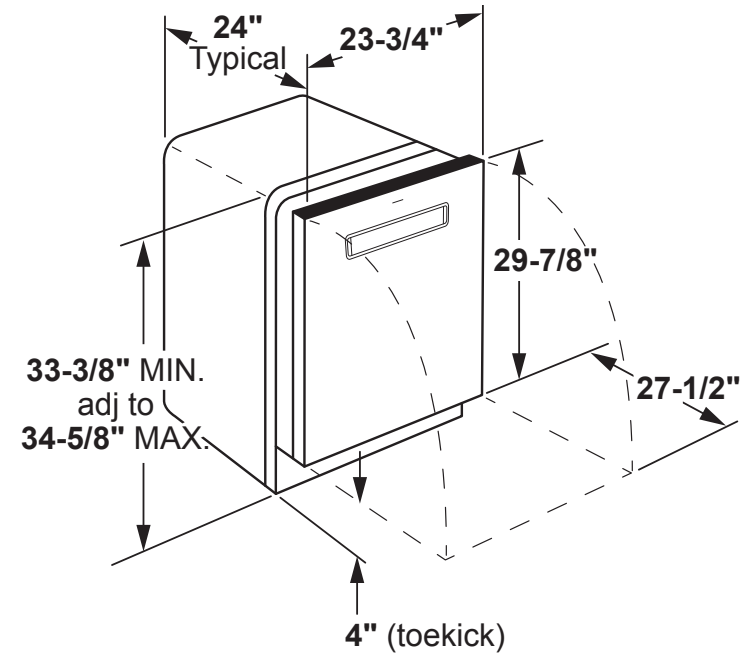

PDP715SYV

GE Profile™ Series Stainless Steel Interior Dishwasher with Microban® Antimicrobial Technology

DIMENSIONS AND INSTALLATION INFORMATION (IN INCHES)

ELECTRICAL RATING

Voltage AC.....	120
Hertz.....	60
Total connected load amperage	7.8
Calrod® heater watts max.....	800/500

For use on adequately wired 120-volt, 7.8-amp circuit having 2-wire service with a separate ground wire. This appliance must be grounded for safe operation.

INSTALLATION INFORMATION: Before installing, consult installation instructions packed with product for current dimensional data.