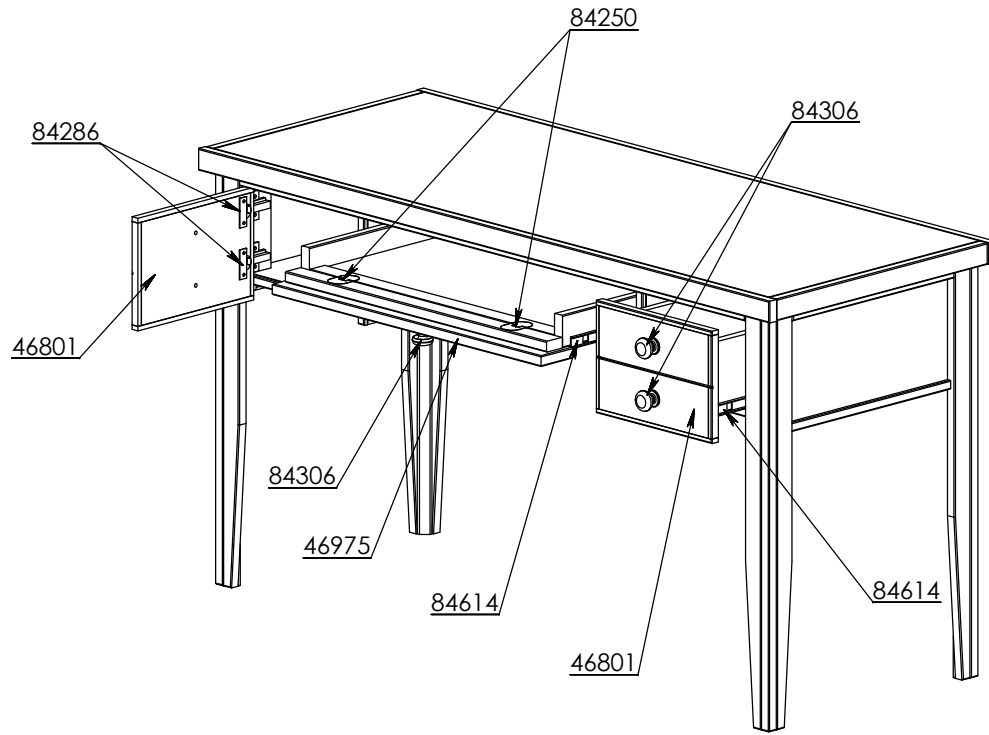

Legends Furniture

JC6210

Some Items In The List To The Right
May Not Show In The Diagrams Below.

PART NUMBER	DESCRIPTION
84285	84285 Euro Hinge 25mm Base Plate
JC6210-DA-DM	JC6210 S/A Middle Pencil Drawer
84250	84250 Butler Tray Hinge
84613	84613 Left Drawer Glide w/Tab
84614	84614 Right Drawer Glide w/Tab
JC6210-DA-DR	JC6210 S/A Right Divided Drawer
84613	84613 Left Drawer Glide w/Tab
84614	84614 Right Drawer Glide w/Tab
JC6210-SA-DF	JC6210 Divided Door / Drawer Front
46801	46801 E/B KntyAldr Drawer Front
JC6210-HA-R	JC6210 Hinged Door
JC6210-SA-DF	JC6210 Divided Door / Drawer Front
46801	46801 E/B KntyAldr Drawer Front
84286	84286 Euro Hinge 25mm Door Mount
84611	84611 Left Ball Bearing Case Glide
84612	84612 Right Ball Bearing Case Glide
84306	84306 Hammered Bronze Knob