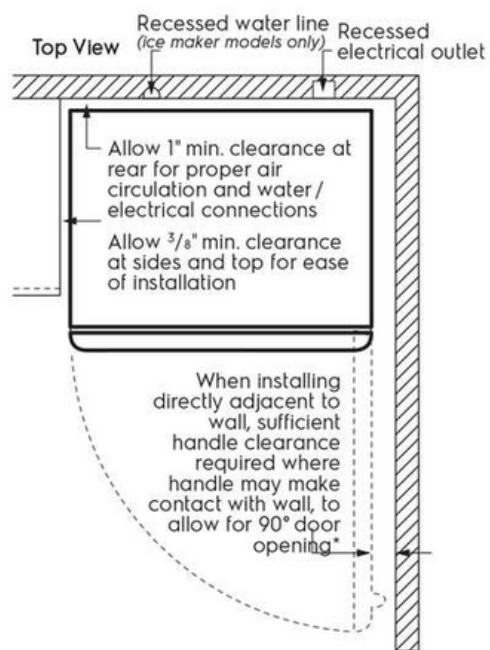

Minimum Circuit Required	15 Amps
--------------------------	---------

Certifications and Approvals

ADA Compliant	Yes
---------------	-----

Safety Certifications and Approvals

UL Listed	Yes
-----------	-----

Installation Diagram

A	65 ⁷ / ₈ "
B	66 ³ / ₈ "
C	30"
D	26 ⁵ / ₈ "
E	30 ³ / ₈ "
F	57"

* When installing refrigerator adjacent to wall, cabinet or other appliance that extends beyond front edge of unit, 20" minimum clearance recommended to allow for optimum 140° door swing, providing complete crisper access and removal. (Absolute 3" minimum clearance will ONLY allow for 90° door swing which will provide limited crisper access with restricted removal.)