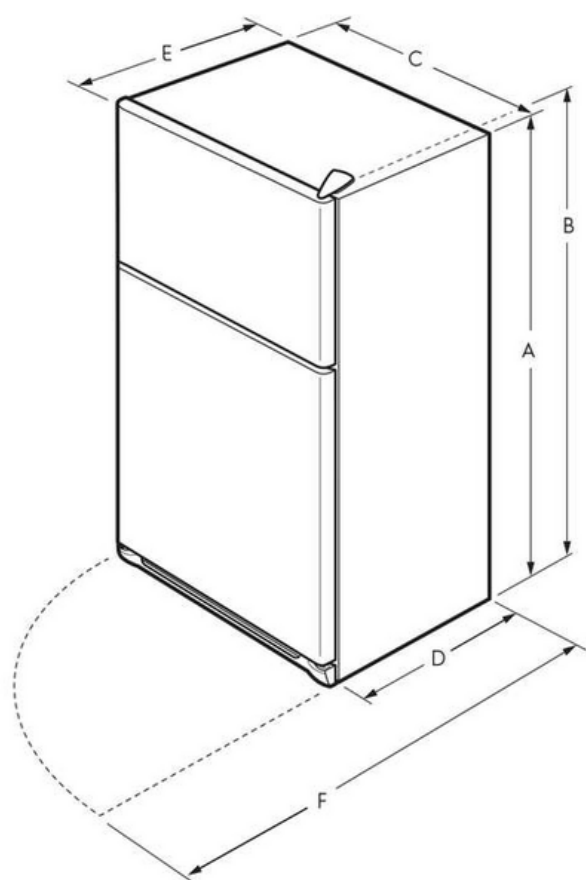

Installation Diagram

A	65 ⁷ / ₈ "
B	66 ³ / ₈ "
C	30"
D	26 ⁵ / ₈ "
E	30 ³ / ₈ "
F	57"

* When installing refrigerator adjacent to wall, cabinet or other appliance that extends beyond front edge of unit, 20" minimum clearance recommended to allow for optimum 140° door swing, providing complete crisper access and removal. (Absolute 3" minimum clearance will ONLY allow for 90° door swing which will provide limited crisper access with restricted removal.)