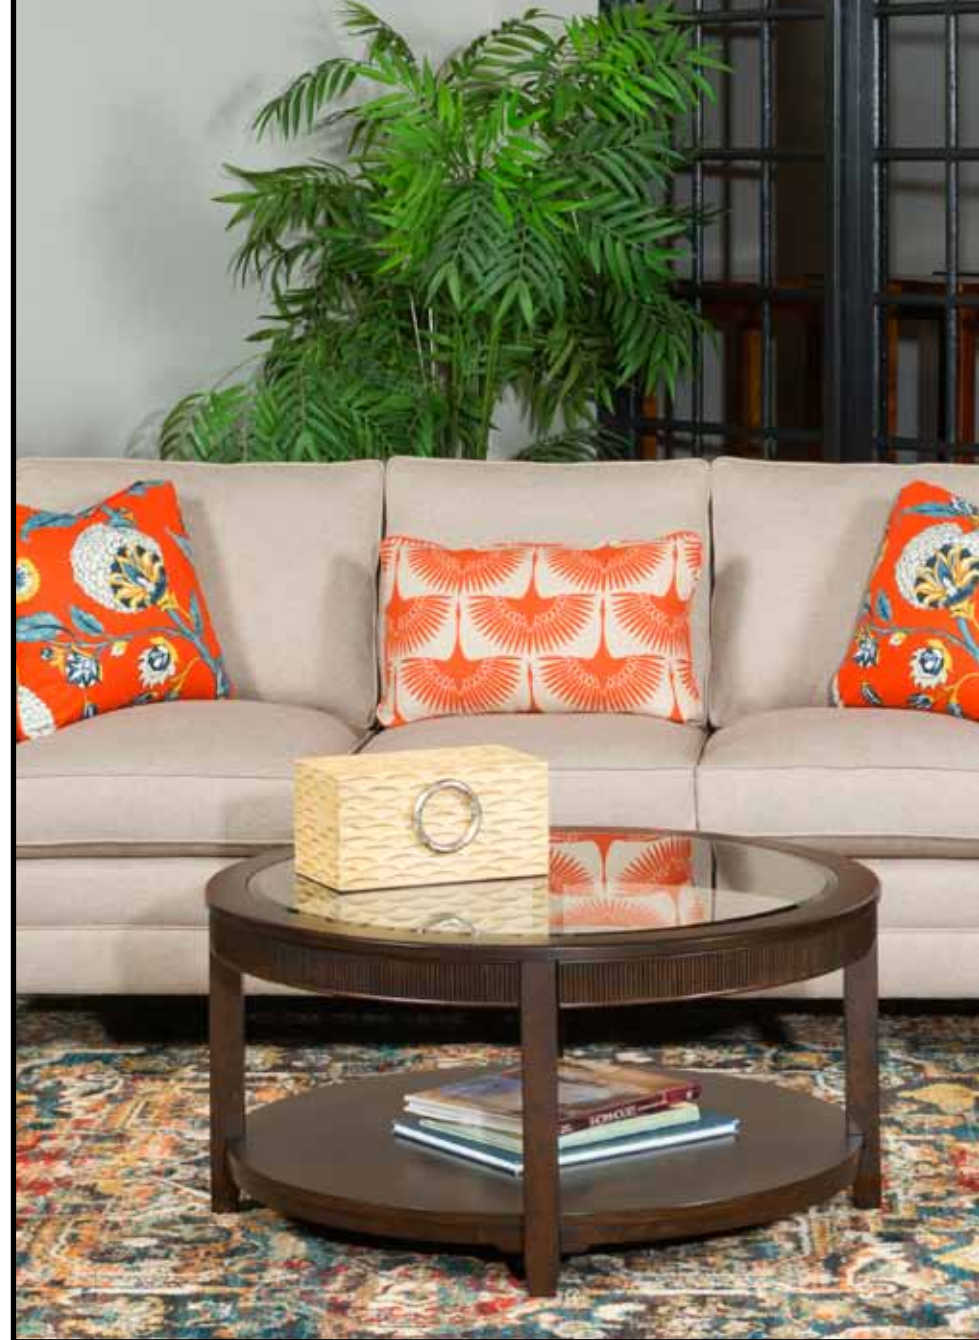

H A M M A R Y®

STYLE | VALUE | SERVICE