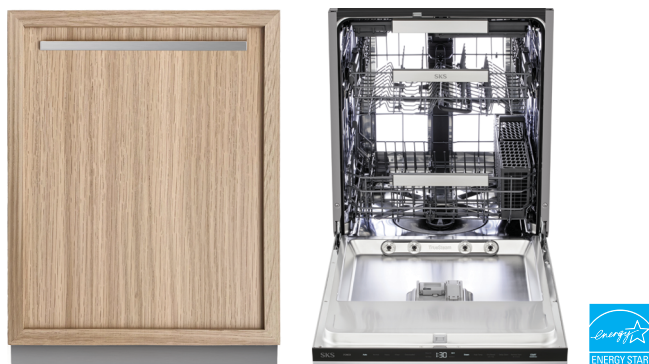

# SKSDW2422P

## 24-inch PowerSteam® Panel-Ready Dishwasher (2nd Generation)