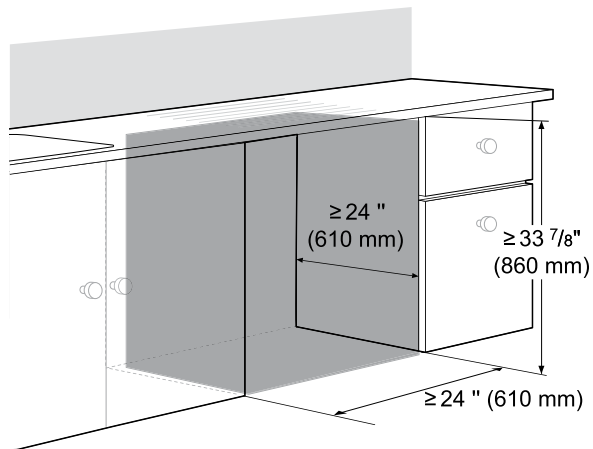

Installation Clearances

Notes

This dishwasher is designed to fit a standard dishwasher opening. An opening may be needed on both sides to route plumbing and electrical connections. See marked areas above for water and electrical clearances in base of dishwasher.

To ensure proper drainage, install the dishwasher no more than 12 ft. (3.65 m) from the sink.

Electrical connection should be in an accessible location adjacent to and not behind the dishwasher and within 4 ft. (1.2 m) of the dishwasher's side.