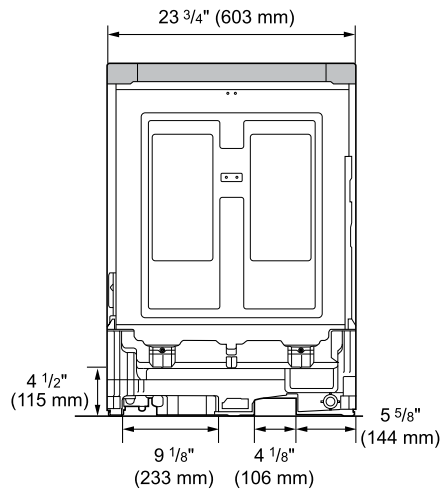

SKSDW2422P

24-inch PowerSteam® Panel-Ready Dishwasher (2nd Generation)

Overall Product Dimensions

Back View