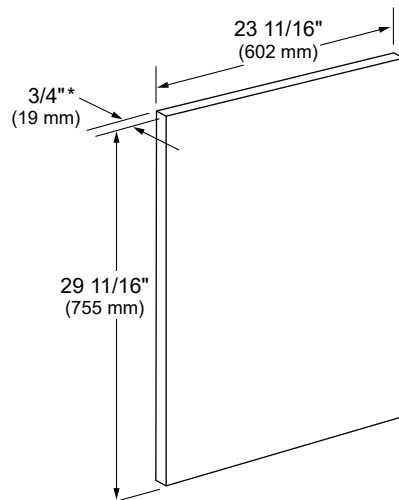

### Dimensions and Weight

Overall Width (Inches)	23 3/4"
Overall Height (Inches)	33 5/8"
Overall Depth (Inches)	23 3/4"
Depth with Door Open	48 1/2"
Depth with Door Closed (includes 3/4" panel)	23 3/4"
Net Weight (approx.)	96
Shipping Weight (approx.)	107

### Overall Product Dimensions

### Custom Panel Dimensions

\*3/4" (20 mm) recommended panel thickness.  
5.5-24.2 lb. panel weight.