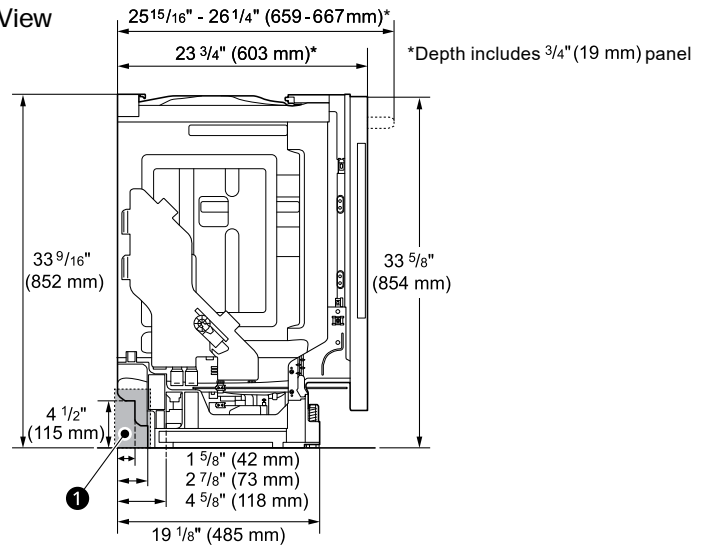

SKSDW2422P

24-inch PowerSteam® Panel-Ready Dishwasher (2nd Generation)

Overall Product Dimensions

Back View

Side View

Custom Panel Dimensions

*3/4" (20 mm) recommended panel thickness.
5.5-24.2 lb. panel weight.

Installation Clearances

Notes

This dishwasher is designed to fit a standard dishwasher opening. An opening may be needed on both sides to route plumbing and electrical connections. See marked areas above for water and electrical clearances in base of dishwasher.

To ensure proper drainage, install the dishwasher no more than 12 ft. (3.65 m) from the sink.

Electrical connection should be in an accessible location adjacent to and not behind the dishwasher and within 4 ft. (1.2 m) of the dishwasher's side.