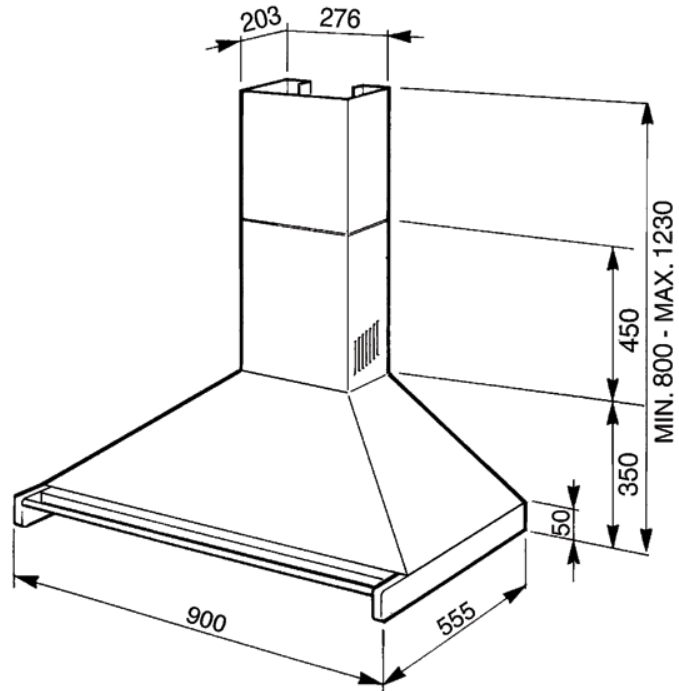

Ventilation Hood, 90 cm (approx. 36"),
Glossy Black
EAN13: 8017709120405

• **Exclusive Classic design** • Wall mounted ventilation hood • High quality stainless steel • Stylish ergonomic control knobs • Front mounted controls for lights and vent speeds • 1 motor • Vented or recirculating • 4 speeds • 2 halogen lights (2x20W) • 3 dishwasher safe stainless steel grease filters • 600 CFM max. setting • Vent duct size @ 6" • Voltage rating: 120V / 60Hz / 4.5 Amps