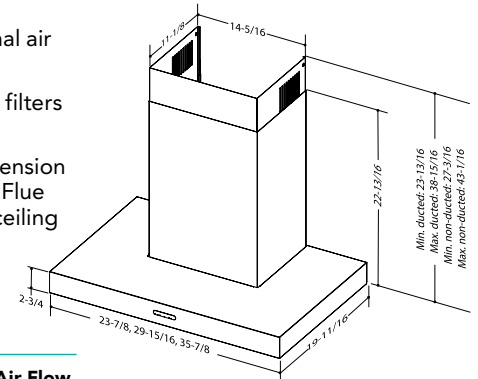

- STAINLESS**
 - EW4324SS
 - EW4330SS
 - EW4336SS
- BLACK STAINLESS**
 - EW4330BLS
 - EW4336BLS

- Quiet 400 CFM blower operates at a best in class 6.5 sones on high and 1.5 sones at normal speed. HVI certified.
- Bright 2-level LED module (included).
- Tap-touch, three-speed capacitive control features a smooth, easy-to-clean surface.
- Dishwasher-safe deluxe filters feature quick-release latch for easy removal.
- Reduce airflow to 300 CFM with optional air flow reducer—ARP64.
- Optional non-duct recirculation kit and filters available.
- Ducted/non-ducted telescopic flue extension accommodates 8' to 9' ceiling heights. Flue extensions available to accommodate ceiling heights from 9' to 10'.