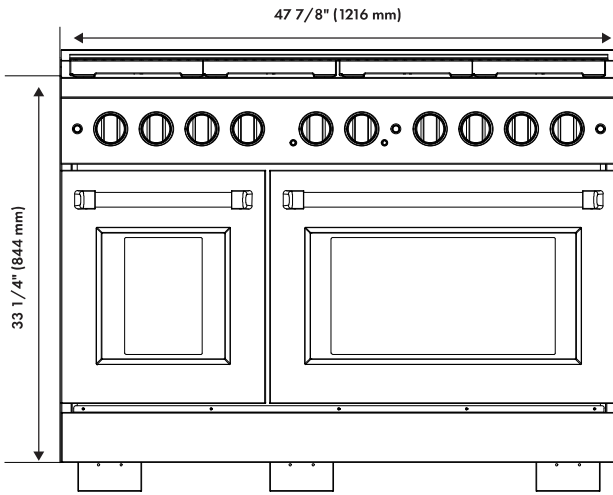

CLASSIC RANGE SERIES (CGR)

48 in. 6.7 cu. ft. Range with 8 Burner Gas Cooktop and Convection Double Oven

ZLINE
ATTAINABLE LUXURY®

FRONT VIEW