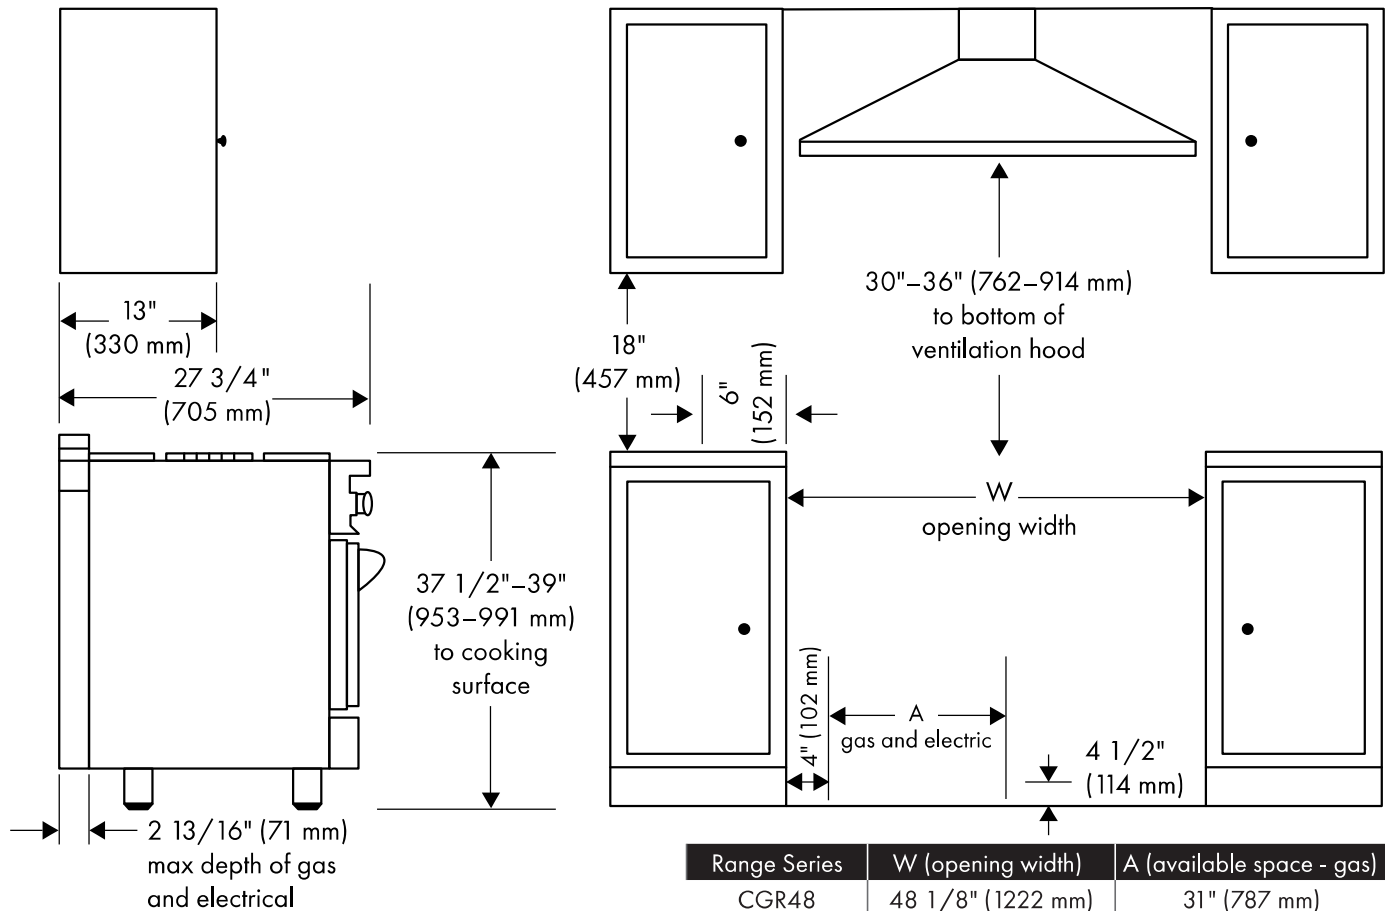

DIMENSIONS AND WEIGHT

Product Dimensions	47 7/8" W x 27 3/4" D x 36" H
Cutout Dimensions	48 1/8" W x 24 3/4" D x 36" H
Product Weight	396.70 lb (179.95 kg)

COOKTOP FEATURES

Burners	(6) Aluminum Burners and (2) Brass Burners
Cooktop	Porcelain With Electronic Spark Ignition For All Burners

Not the right fit? [Click here](#) to view our range collections.

CLASSIC RANGE SERIES (CGR)

48 in. 6.7 cu. ft. Range with 8 Burner Gas Cooktop and Convection Double Oven

ZLINE
ATTAINABLE LUXURY®

FRONT VIEW

BACK VIEW

INSTALLATION RESOURCES

Installation / User Manual

[Click Here](#)

Range Series	W (opening width)	A (available space - gas)
CGR48	48 1/8" (1222 mm)	31" (787 mm)

AUTOGRAPH EDITION

Andrew Zuro

Satin Stainless Steel
With Matte Black Accents