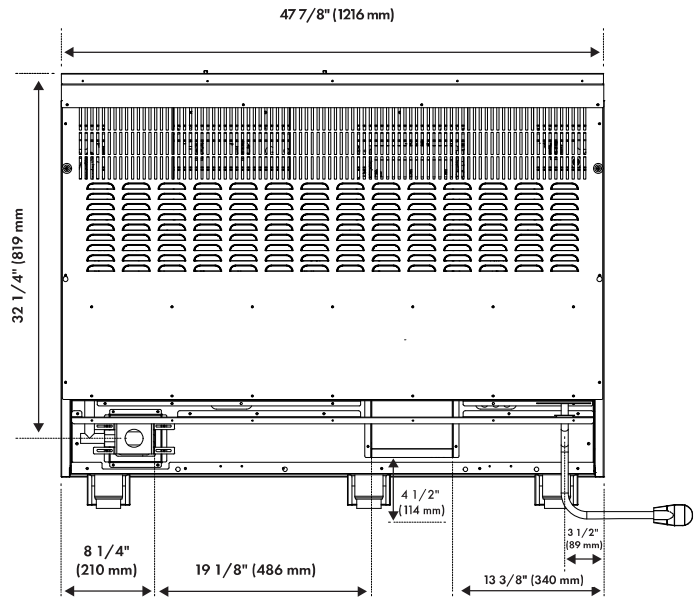

DIMENSIONS AND WEIGHT

Product Dimensions	47 7/8" W x 27 3/4" D x 36" H
Cutout Dimensions	48 1/8" W x 24 3/4" D x 36" H
Product Weight	396.70 lb (179.95 kg)

COOKTOP FEATURES

Burners	(6) Aluminum Burners and (2) Brass Burners
Cooktop	Porcelain With Electronic Spark Ignition For All Burners

BACK VIEW

INSTALLATION RESOURCES

Installation / User Manual

[Click Here](#)

Range Series	W (opening width)	A (available space - gas)
CGR48	48 1/8" (1222 mm)	31" (787 mm)

AUTOGRAPH EDITION

Andrew Zuro

Satin Stainless Steel
With Matte Black Accents