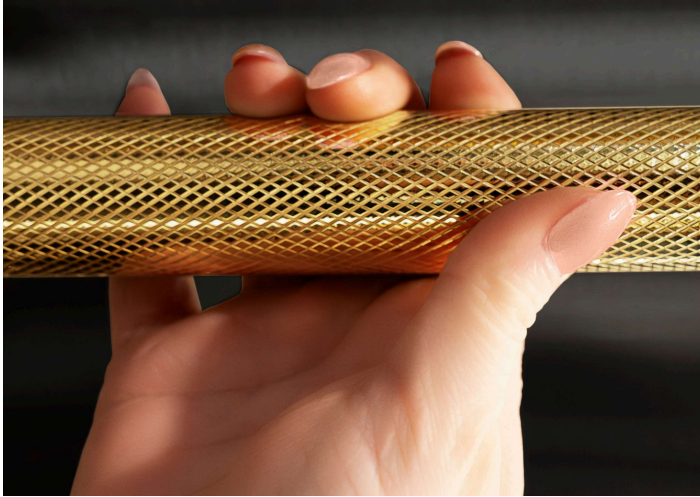

AUTOGRAPH EDITION

Andrew Zuro