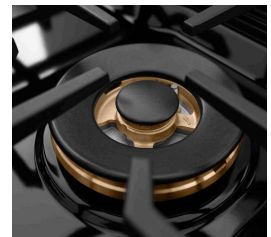

SATIN STAINLESS STEEL

Satin Stainless Steel	CGRS-BR-48
Black Satin Stainless Steel	CGRBS-BR-48

*Assembly Required: Colored doors will ship separately

*Assembly Required: Brass burners will ship separately