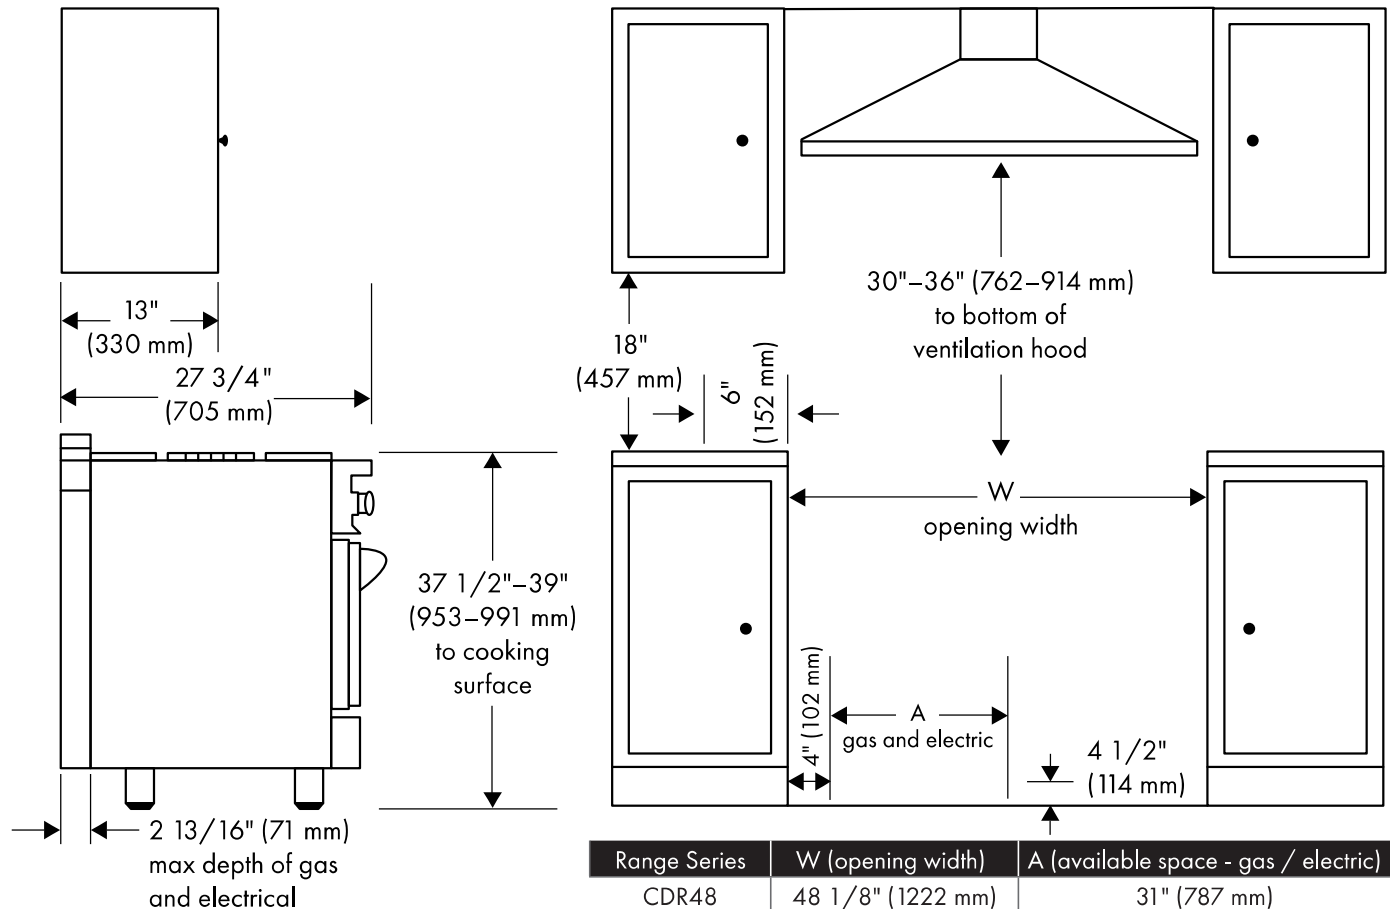

DIMENSIONS AND WEIGHT

Product Dimensions	47 7/8" W x 27 3/4" D x 36" H
Cutout Dimensions	48 1/8" W x 24 3/4" D x 36" H
Product Weight	396.70 lb (179.95 kg)

COOKTOP FEATURES

Burners	(6) Aluminum Burners and (2) Brass Burners
Cooktop	Porcelain With Electronic Spark Ignition For All Burners

FRONT VIEW

BACK VIEW

INSTALLATION RESOURCES

Installation / User Manual

[Click Here](#)

Range Series	W (opening width)	A (available space - gas / electric)
CDR48	48 1/8" (1222 mm)	31" (787 mm)

AUTOGRAPH EDITION