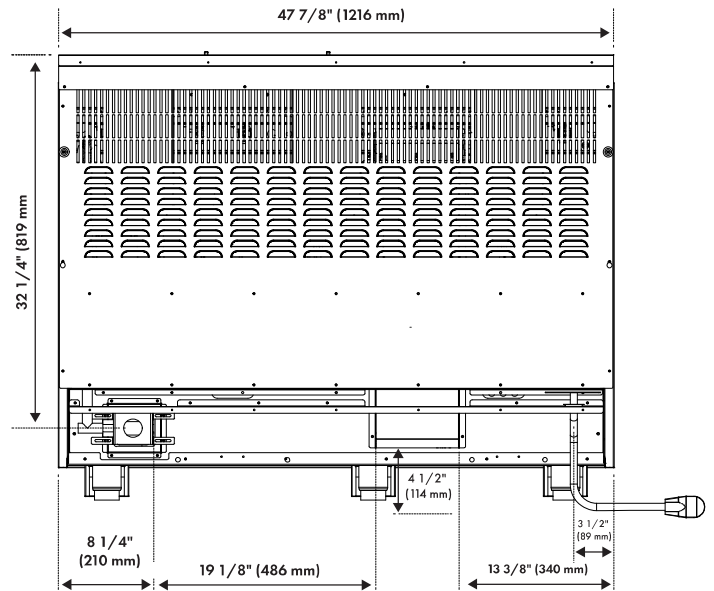

DIMENSIONS AND WEIGHT

Product Dimensions	47 7/8" W x 27 3/4" D x 36" H
Cutout Dimensions	48 1/8" W x 24 3/4" D x 36" H
Product Weight	396.70 lb (179.95 kg)

COOKTOP FEATURES

Burners	(6) Aluminum Burners and (2) Brass Burners
Cooktop	Porcelain With Electronic Spark Ignition For All Burners

Not the right fit? [Click here](#) to view our range collections.

CLASSIC RANGE SERIES (CDR)

48 in. 6.7 cu. ft. Dual Fuel Range with 8-Burner Gas Cooktop and Electric Double Oven

ZLINE
ATTAINABLE LUXURY®

FRONT VIEW

BACK VIEW

INSTALLATION RESOURCES

Installation / User Manual

[Click Here](#)

Range Series	W (opening width)	A (available space - gas / electric)
CDR48	48 1/8" (1222 mm)	31" (787 mm)

AUTOGRAPH EDITION