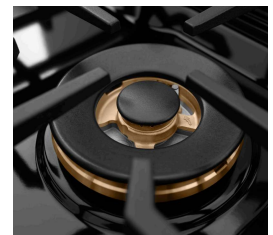

Set of 8 Italian
Brass Burners

SATIN STAINLESS STEEL

Satin Stainless Steel	CDRS-BR-48

*Assembly Required: Colored doors will ship separately

*Assembly Required: Brass burners will ship separately