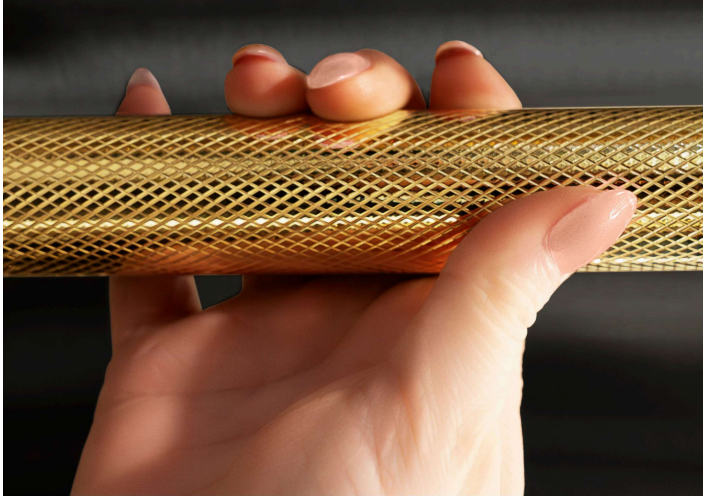

Autograph Edition Includes:
Brass Burners, Autograph Edition Knobs, Knob Rings, 2 Handles and 3 Feet Covers.

BASE FINISHES

AUTOGRAPH EDITION

Andrew Ferris

STANDARD HELIX HANDLE SET (SET OF 2)

Black Stainless Steel Helix Handles	SGZ-054-K-BS-48
Stainless Steel Helix Handles	SGZ-054-K-ST-48