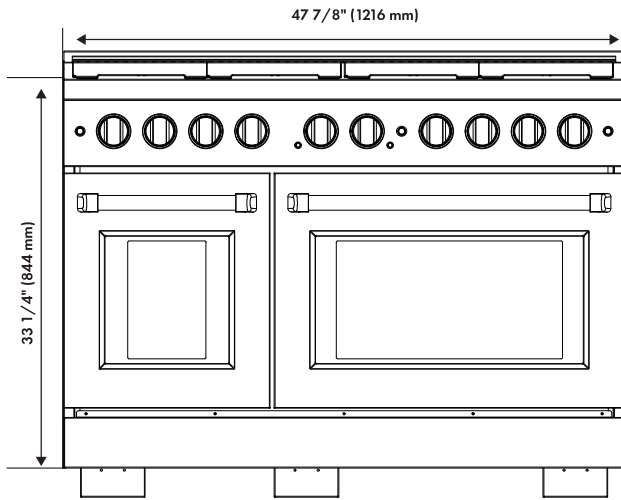

DIMENSIONS AND WEIGHT

Product Dimensions	47 7/8" W x 27 3/4" D x 36" H
Cutout Dimensions	48 1/8" W x 24 3/4" D x 36" H
Product Weight	396.70 lb (179.95 kg)

COOKTOP FEATURES

Burners	(6) Aluminum Burners and (2) Brass Burners
Cooktop	Porcelain With Electronic Spark Ignition For All Burners

FRONT VIEW

BACK VIEW

INSTALLATION RESOURCES

Installation / User Manual

[Click Here](#)

Range Series	W (opening width)	A (available space - gas / electric)
CDR48	48 1/8" (1222 mm)	31" (787 mm)

AUTOGRAPH EDITION