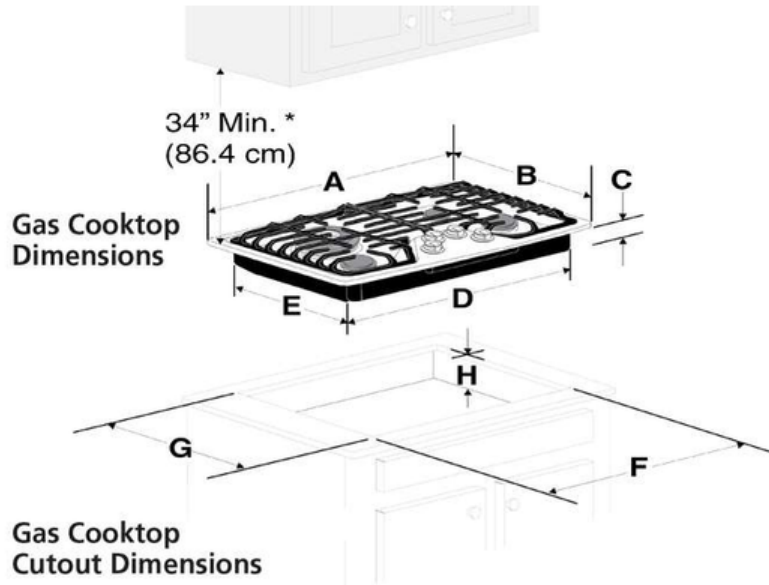

Dimensions and Volume

Height	5 1/8"
Width	36"
Depth	20 31/32"
Maximum Cutout Height	8"
Maximum Cutout Width	34 1/4"
Minimum Cutout Height	8"
Minimum Cutout Width	33 7/8"

Electrical Specifications

Voltage Rating	120 V
----------------	-------

Electrolux

36" Gas Cooktop

ECCG3668AS

Version : 01/21

PRODUCT DIMENSIONS					
MODEL	A. WIDTH	B. DEPTH	C. HEIGHT	D. BOX WIDTH	E. BOX DEPTH
30" Gas Cooktop	30" (76.2 cm)	21" (53.3 cm)	2 7/16" (6.2 cm)	27" (68.6 cm)	18 7/8" (47.9 cm)
36" Gas Cooktop	36" (91.4 cm)	21" (53.3 cm)	2 7/16" (6.2 cm)	33 5/8" (85.4 cm)	18 7/8" (47.9 cm)

CUTOUT DIMENSIONS					
MODEL	F. WIDTH		G. DEPTH		H. HEIGHT BELOW COOKTOP
	MINIMUM	MAXIMUM	MINIMUM	MAXIMUM	
30" Gas Cooktop	27 1/4" (69.2 cm)	29 5/16" (74.3 cm)	19" (48.3 cm)	20" (50.8 cm)	7.5" (19.0 cm)
36" Gas Cooktop	33 7/8" (86.0 cm)	35 5/8" (90.3 cm)	19" (48.3 cm)	20" (50.8 cm)	7.5" (19.0 cm)