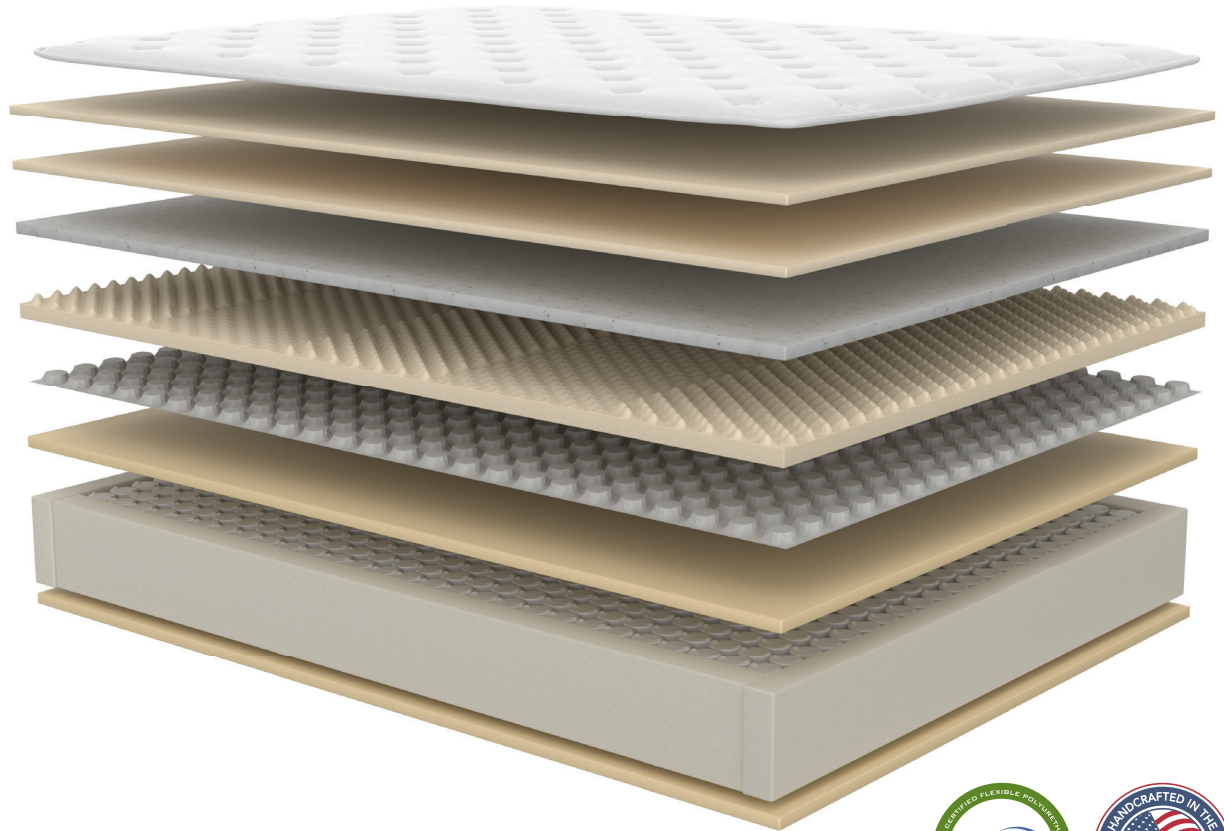

LUXURY COLLECTION

MYNAH Plush

GIS376C

Your life, your mattress

Premium Cooling Cover

Silky-soft and comforting while keeping you cool and dry.

Copper, Graphite, and Silver Infused Memory Foam

Self-contouring support that is antibacterial, antimicrobial, resist odor while regulating temperature

1386 NanoCoils®

Ultra-responsive wrapped coils move independently for personalized comfort

1000 Foam Encased Pocketed Coil Support System

Motion isolation with individual movement to reduce sleep disruption

15 INCH
PROFILE

PLUSH

BENEFITS

- Sleep Cooler
- Antimicrobial & Antibacterial
- Less Motion Transfer
- Edge Support

Adjustable Base Friendly

All referenced dimensions are approximate and designed to finish within industry standard variances.