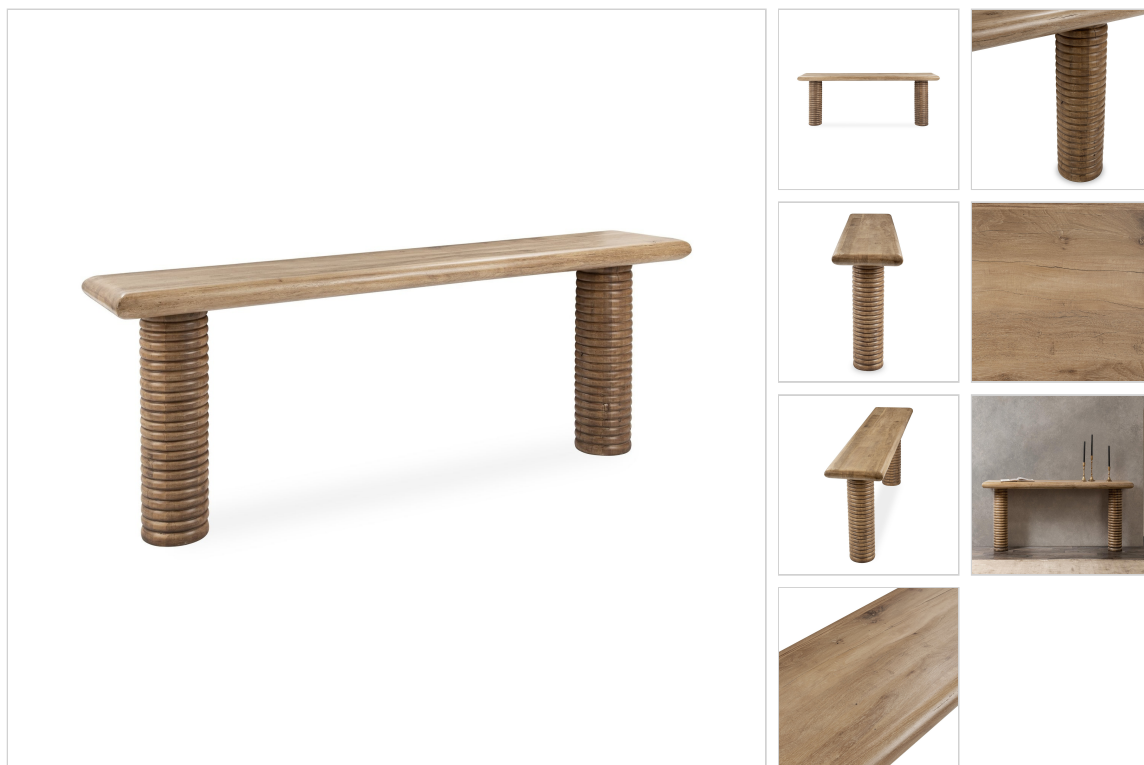

SKU: 51012011

ILARIA RECLAIMED WOOD RECTANGLE CONSOLE TABLE – SAND WA

DETAILS

Materials: Reclaimed Wood

Individual Product Dimensions: 78.00W x 15.50D x 30.00H

SHIPPING

Total Boxes: 2

Product Cubic Feet: 12.18

Packaged Dimensions: 72W x 24D x 7H

Requires Assembly